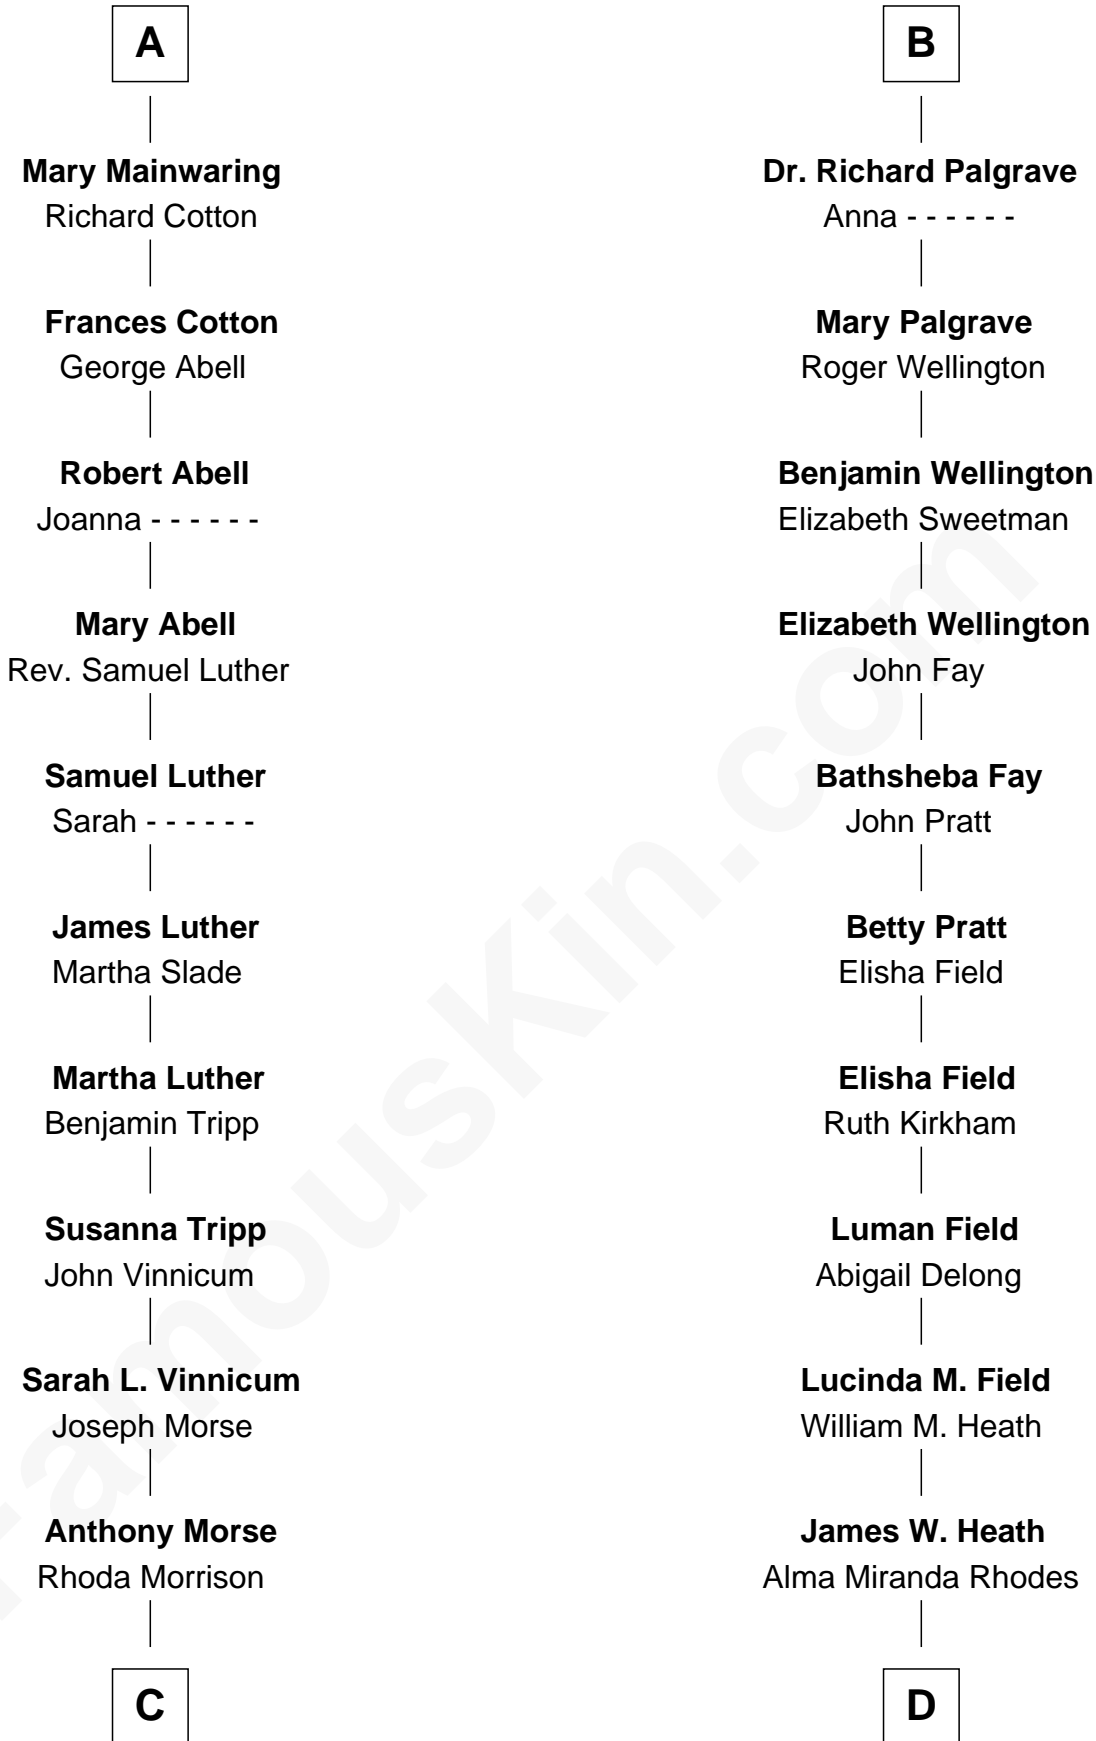

FamousKin.com Relationship Chart of

Lizzie Borden

Accused Murderess

18th cousin 2 times removed of

Sarah Palin

9th Governor of Alaska

Sir Richard Fitzalan

Elizabeth de Bohun

Joan Fitzalan
Sir William Beauchamp

Joan Beauchamp
James Butler

Elizabeth Butler
John Talbot

Ann Talbot
Sir Henry Vernon

Elizabeth Vernon
Sir Robert Corbet

Dorothy Corbet
Sir Richard Mainwaring

Sir Arthur Mainwaring
Margaret Mainwaring

A

Elizabeth Fitzalan
Sir Robert Goushill

Elizabeth Goushill
Sir Robert Wingfield

Elizabeth Wingfield
Sir William Brandon

Eleanor Brandon
John Glemham

Anne Glemham
Henry Palgrave

Thomas Palgrave
Alice Gunton

Rev. Edward Palgrave

B

C

Sarah Anthony Morse
Andrew Jackson Borden

Lizzie Borden
Accused Murderess

D

Charles R. Heath
Alice Adeline Oriel

Charles Francis Heath
Nellie Marie Brandt