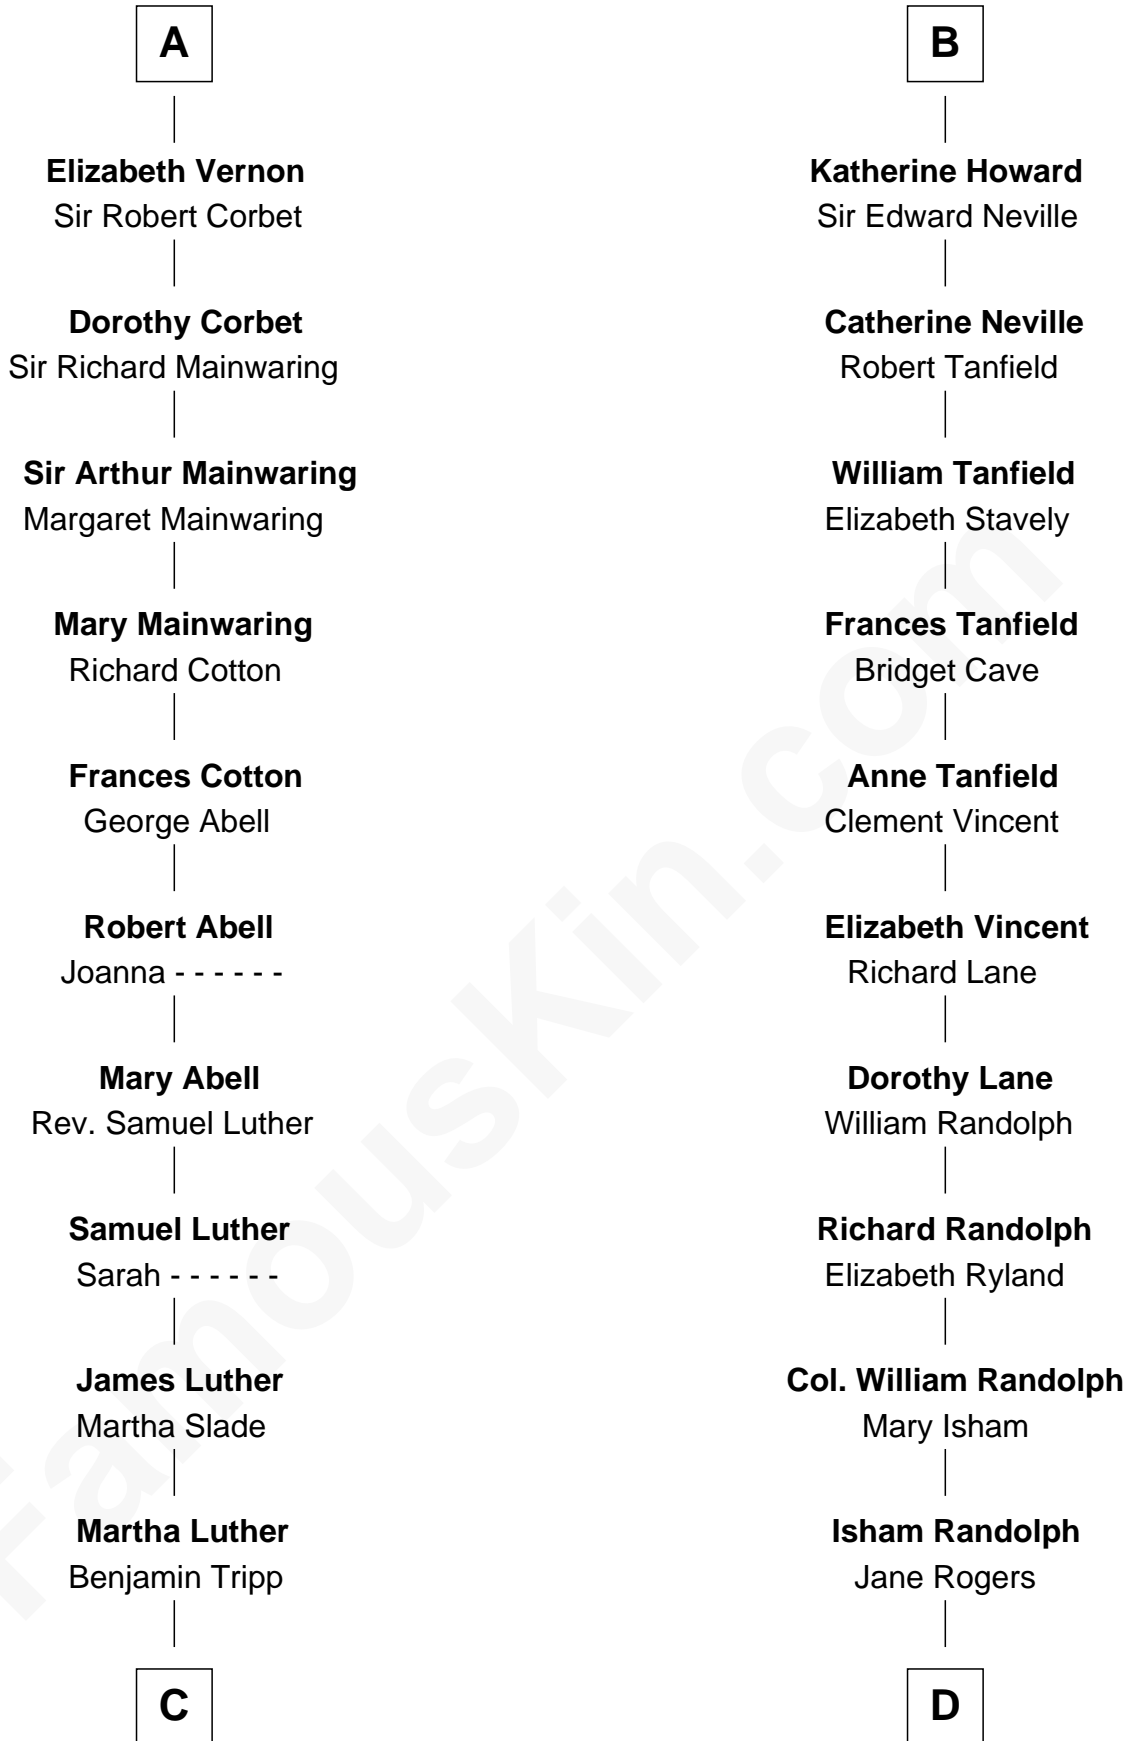

# FamousKin.com Relationship Chart of

**Lizzie Borden**

*Accused Murderess*

18th cousin 3 times removed of

**Thomas Jefferson**

*3rd U.S. President and Signer of the Declaration of Independence*

**Sir John FitzGeoffrey**

Isabel le Bigod

**C**

**Susanna Tripp**  
John Vinnicum

**Sarah L. Vinnicum**  
Joseph Morse

**Anthony Morse**  
Rhoda Morrison

**Sarah Anthony Morse**  
Andrew Jackson Borden

**Lizzie Borden**  
*Accused Murderess*

**D**

**Jane Randolph**  
Peter Jefferson

**Thomas Jefferson**  
*3rd U.S. President*

FamousKin.com