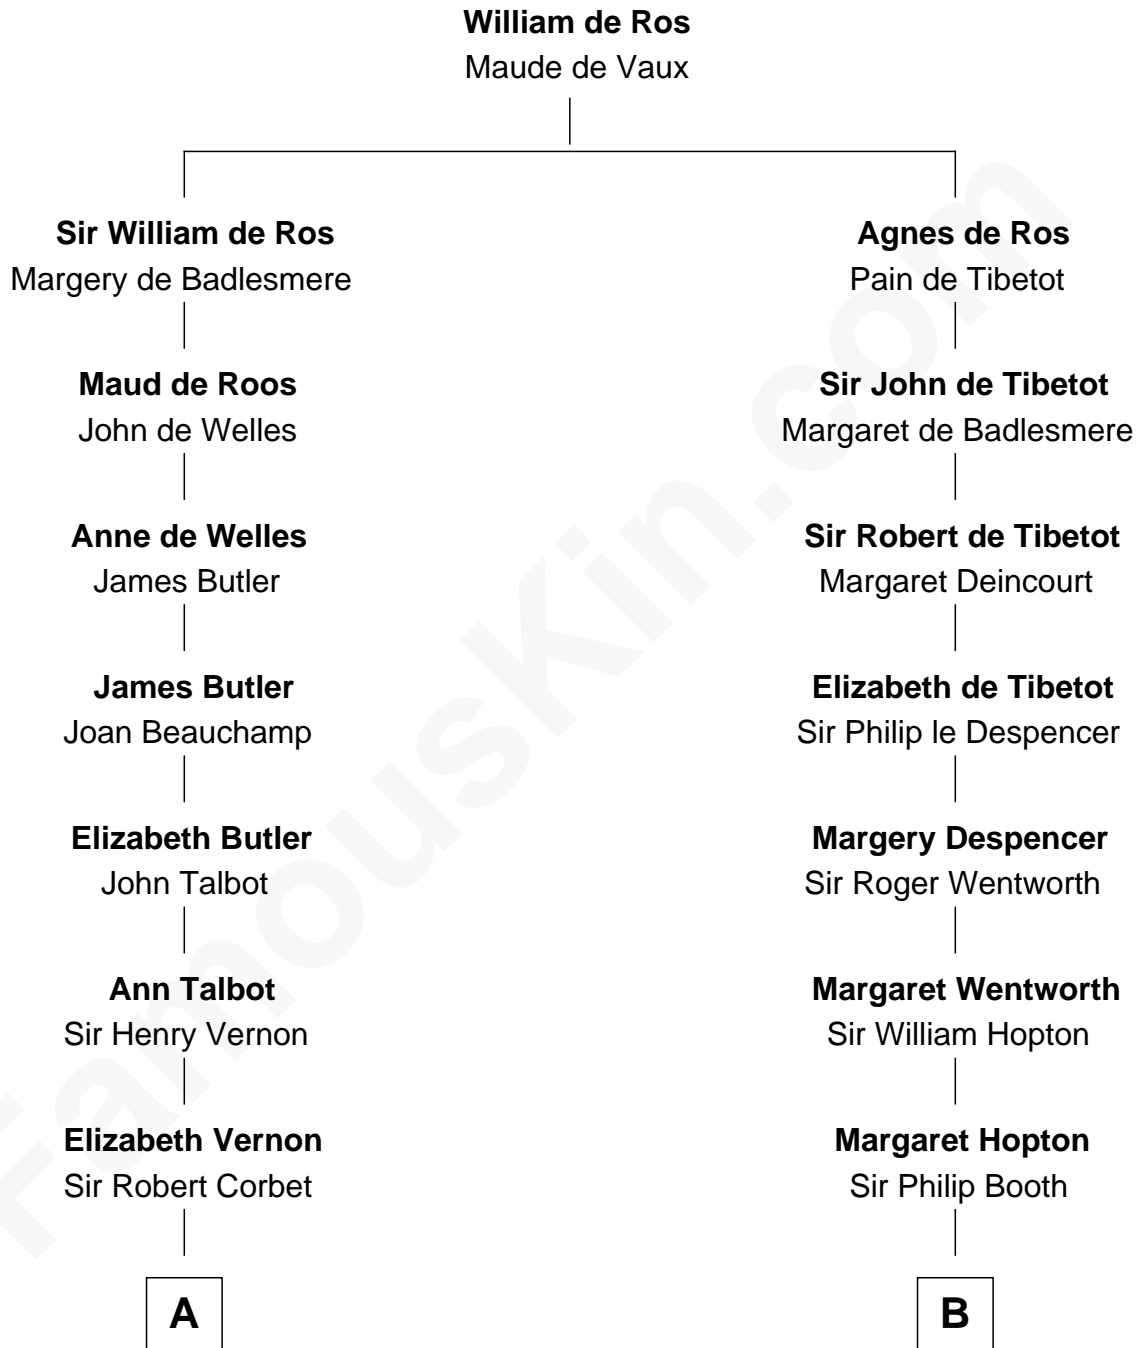

FamousKin.com Relationship Chart of

Lizzie Borden

Accused Murderess

16th cousin 4 times removed of

Thomas Jefferson

3rd U.S. President and Signer of the Declaration of Independence

C

—
Sarah L. Vinnicum

Joseph Morse

—
Anthony Morse

Rhoda Morrison

—
Sarah Anthony Morse

Andrew Jackson Borden

—
Lizzie Borden

Accused Murderess

FamousKin.com