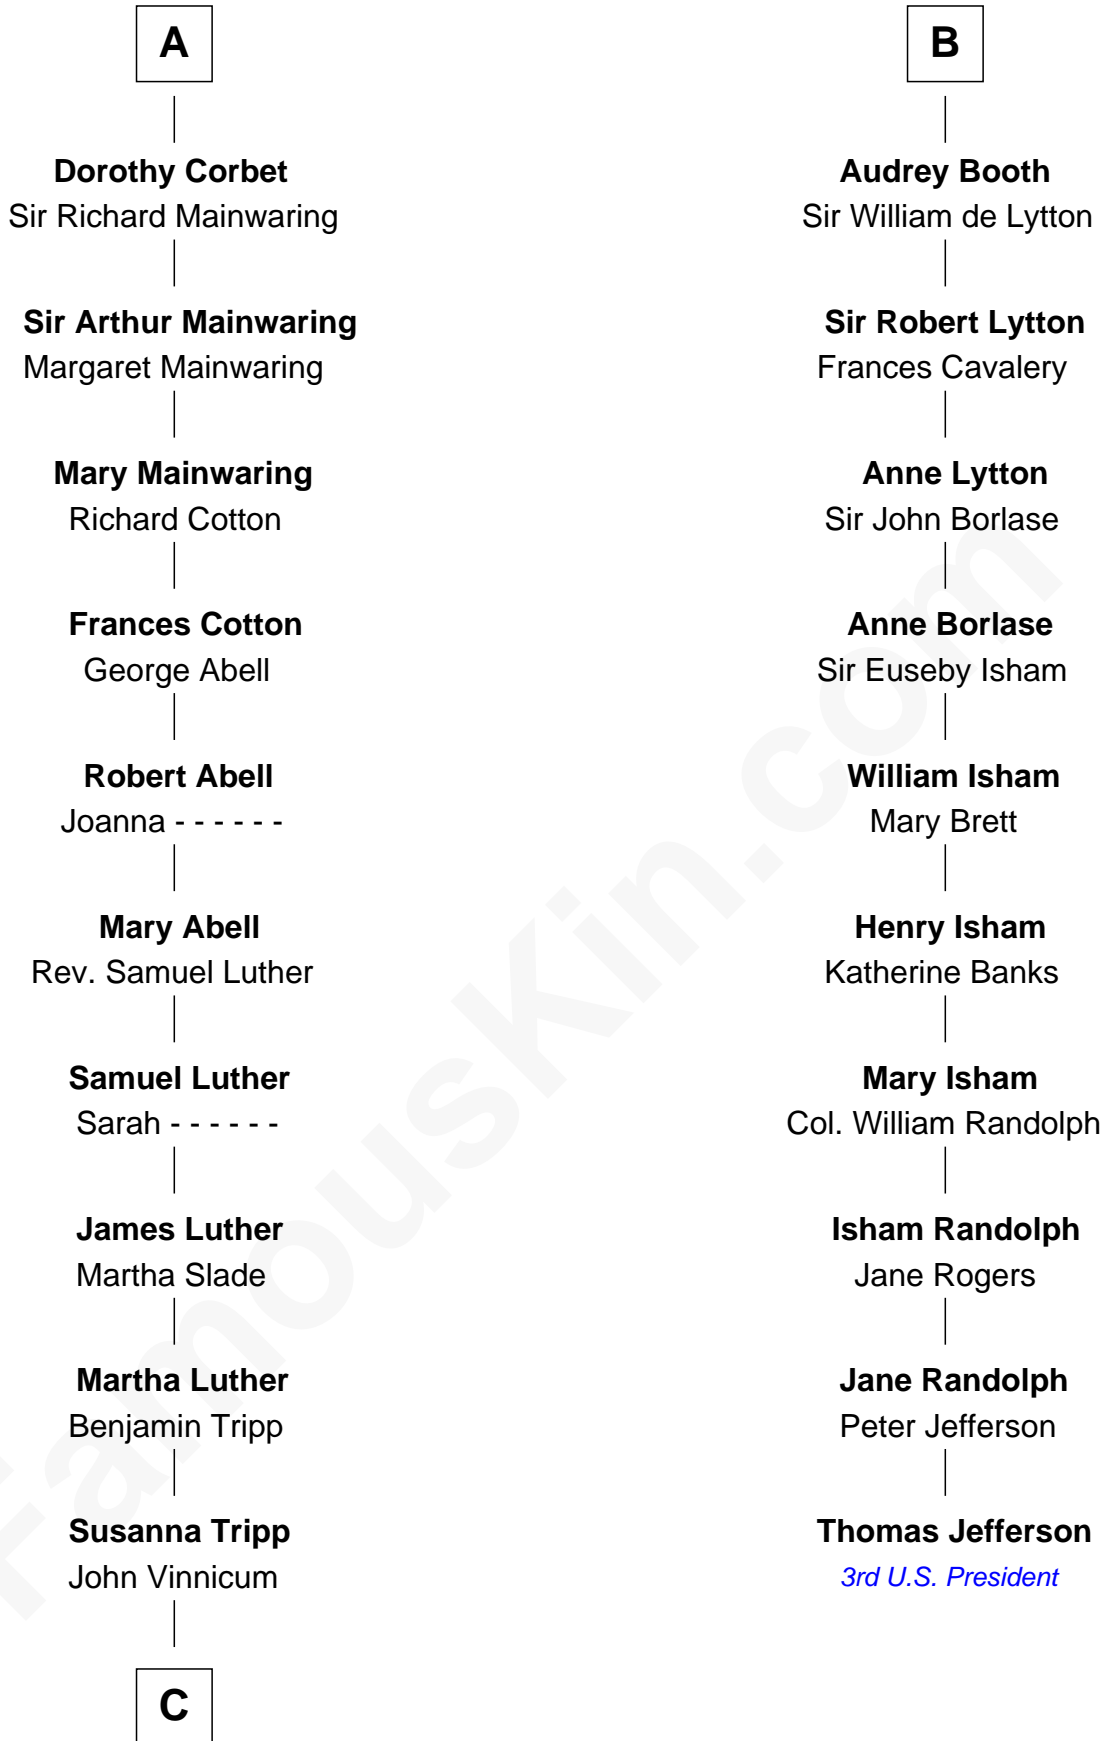

FamousKin.com Relationship Chart of

Lizzie Borden

Accused Murderess

16th cousin 4 times removed of

Thomas Jefferson

3rd U.S. President and Signer of the Declaration of Independence

C

—
Sarah L. Vinnicum

Joseph Morse

—
Anthony Morse

Rhoda Morrison

—
Sarah Anthony Morse

Andrew Jackson Borden

—
Lizzie Borden

Accused Murderess

FamousKin.com