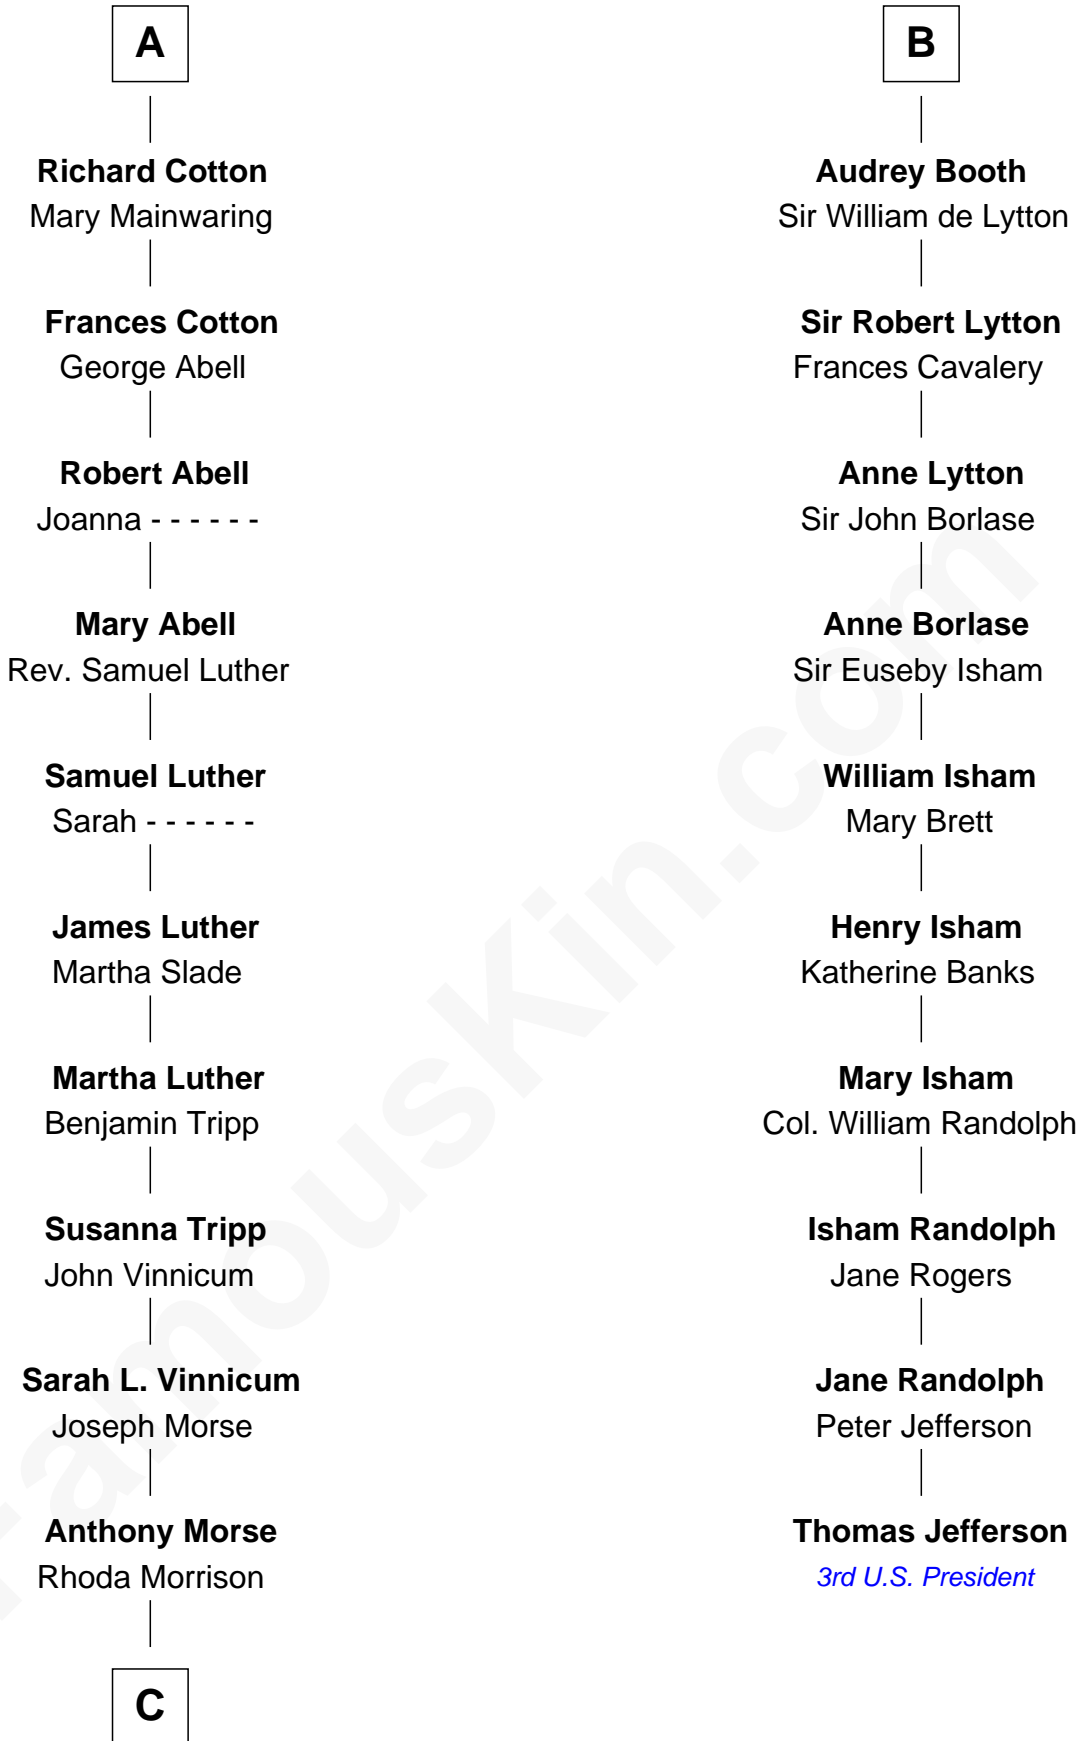

FamousKin.com Relationship Chart of

Lizzie Borden

Accused Murderess

16th cousin 2 times removed of

Thomas Jefferson

3rd U.S. President and Signer of the Declaration of Independence

Eudo la Zouche
Milicent de Cantilupe

Eve la Zouche
Sir Maurice de Berkeley

Thomas de Berkeley
Katherine de Clyvedon

Sir John Berkeley
Elizabeth Betteshorne

Elizabeth Berkeley
Sir John Sutton

Jane Sutton
Thomas Mainwaring

Cecily Mainwaring
John Cotton

Sir George Cotton
Mary Onley

A

Sir William la Zouche
Maud Lovel

Milicent la Zouche
Sir William Deincourt

Margaret Deincourt
Sir Robert de Tibetot

Elizabeth de Tibetot
Sir Philip le Despencer

Margery Despencer
Sir Roger Wentworth

Margaret Wentworth
Sir William Hopton

Margaret Hopton
Sir Philip Booth

B

C

—
Sarah Anthony Morse
Andrew Jackson Borden

—
Lizzie Borden
Accused Murderess

FamousKin.com