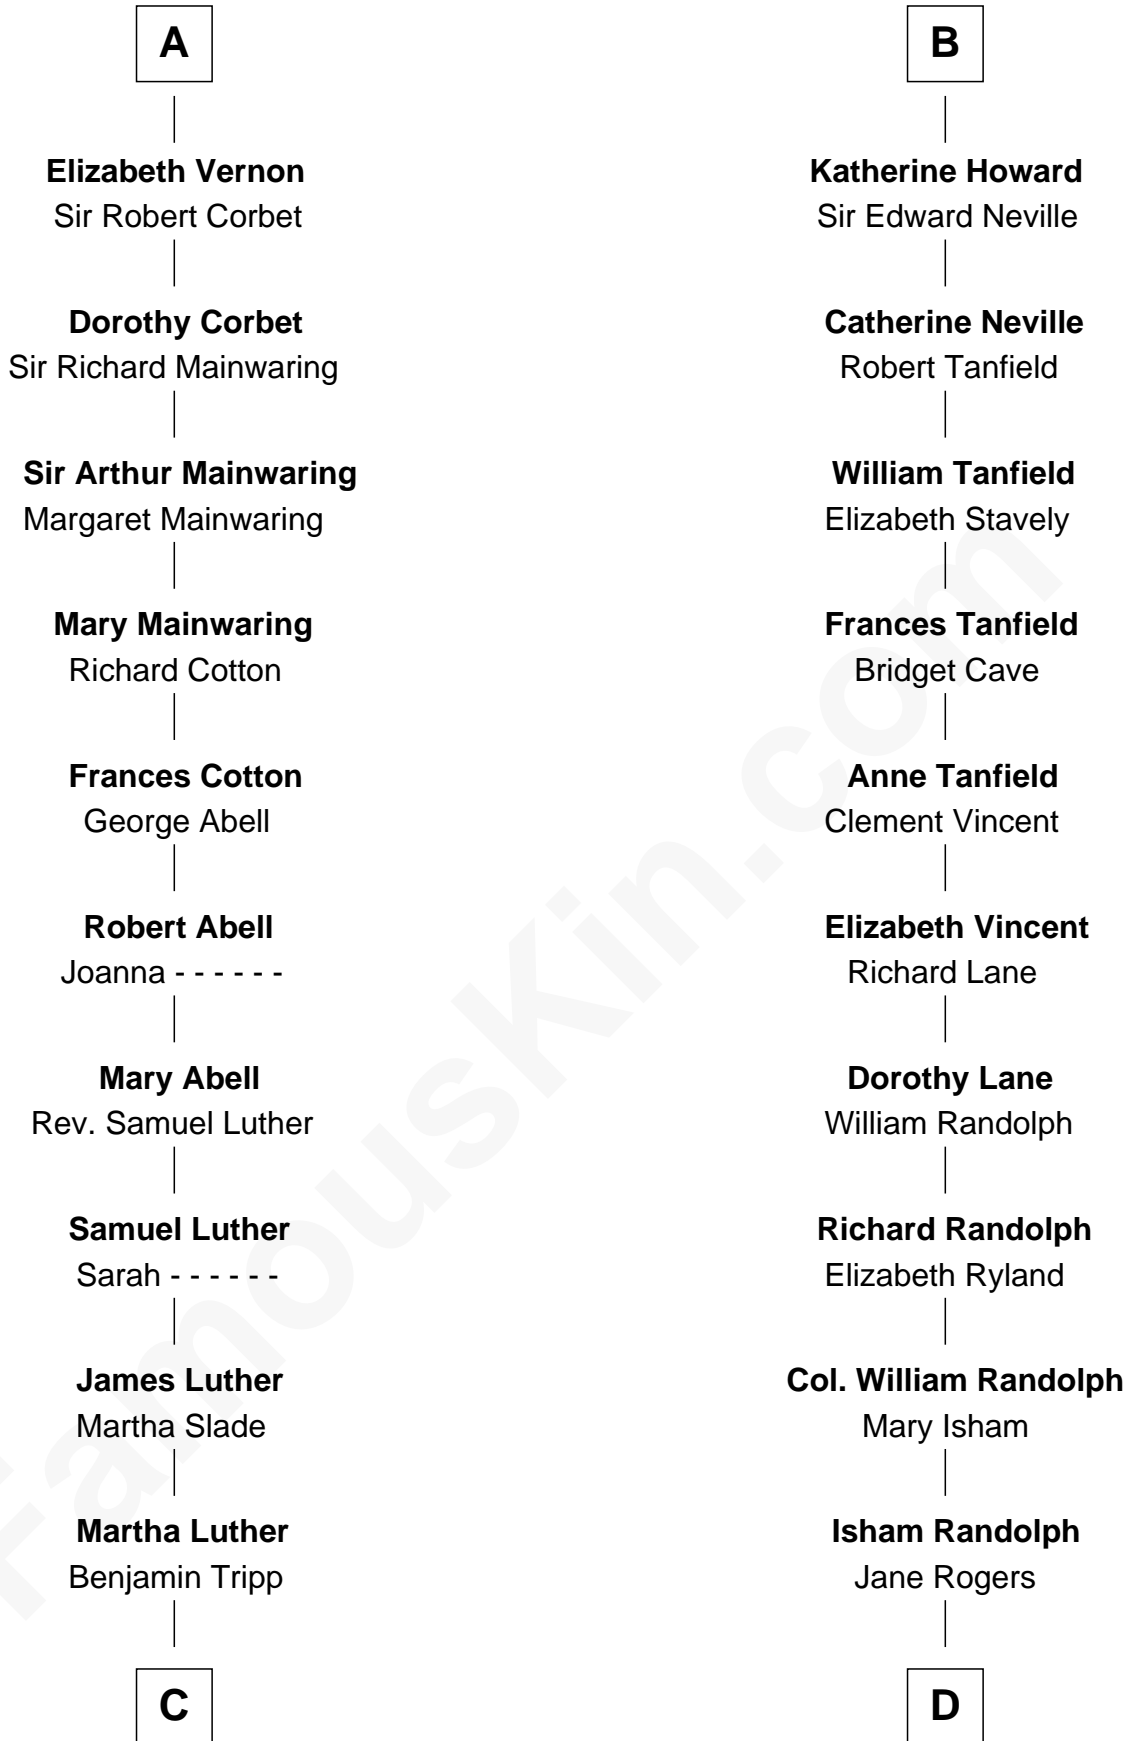

# FamousKin.com Relationship Chart of

**Lizzie Borden**

*Accused Murderess*

18th cousin 3 times removed of

**Thomas Jefferson**

*3rd U.S. President and Signer of the Declaration of Independence*

**C**

**Susanna Tripp**

John Vinnicum

**Sarah L. Vinnicum**

Joseph Morse

**Anthony Morse**

Rhoda Morrison

**Sarah Anthony Morse**

Andrew Jackson Borden

**Lizzie Borden**

*Accused Murderess*

**D**

**Jane Randolph**

Peter Jefferson

**Thomas Jefferson**

*3rd U.S. President*

FamousKin.com