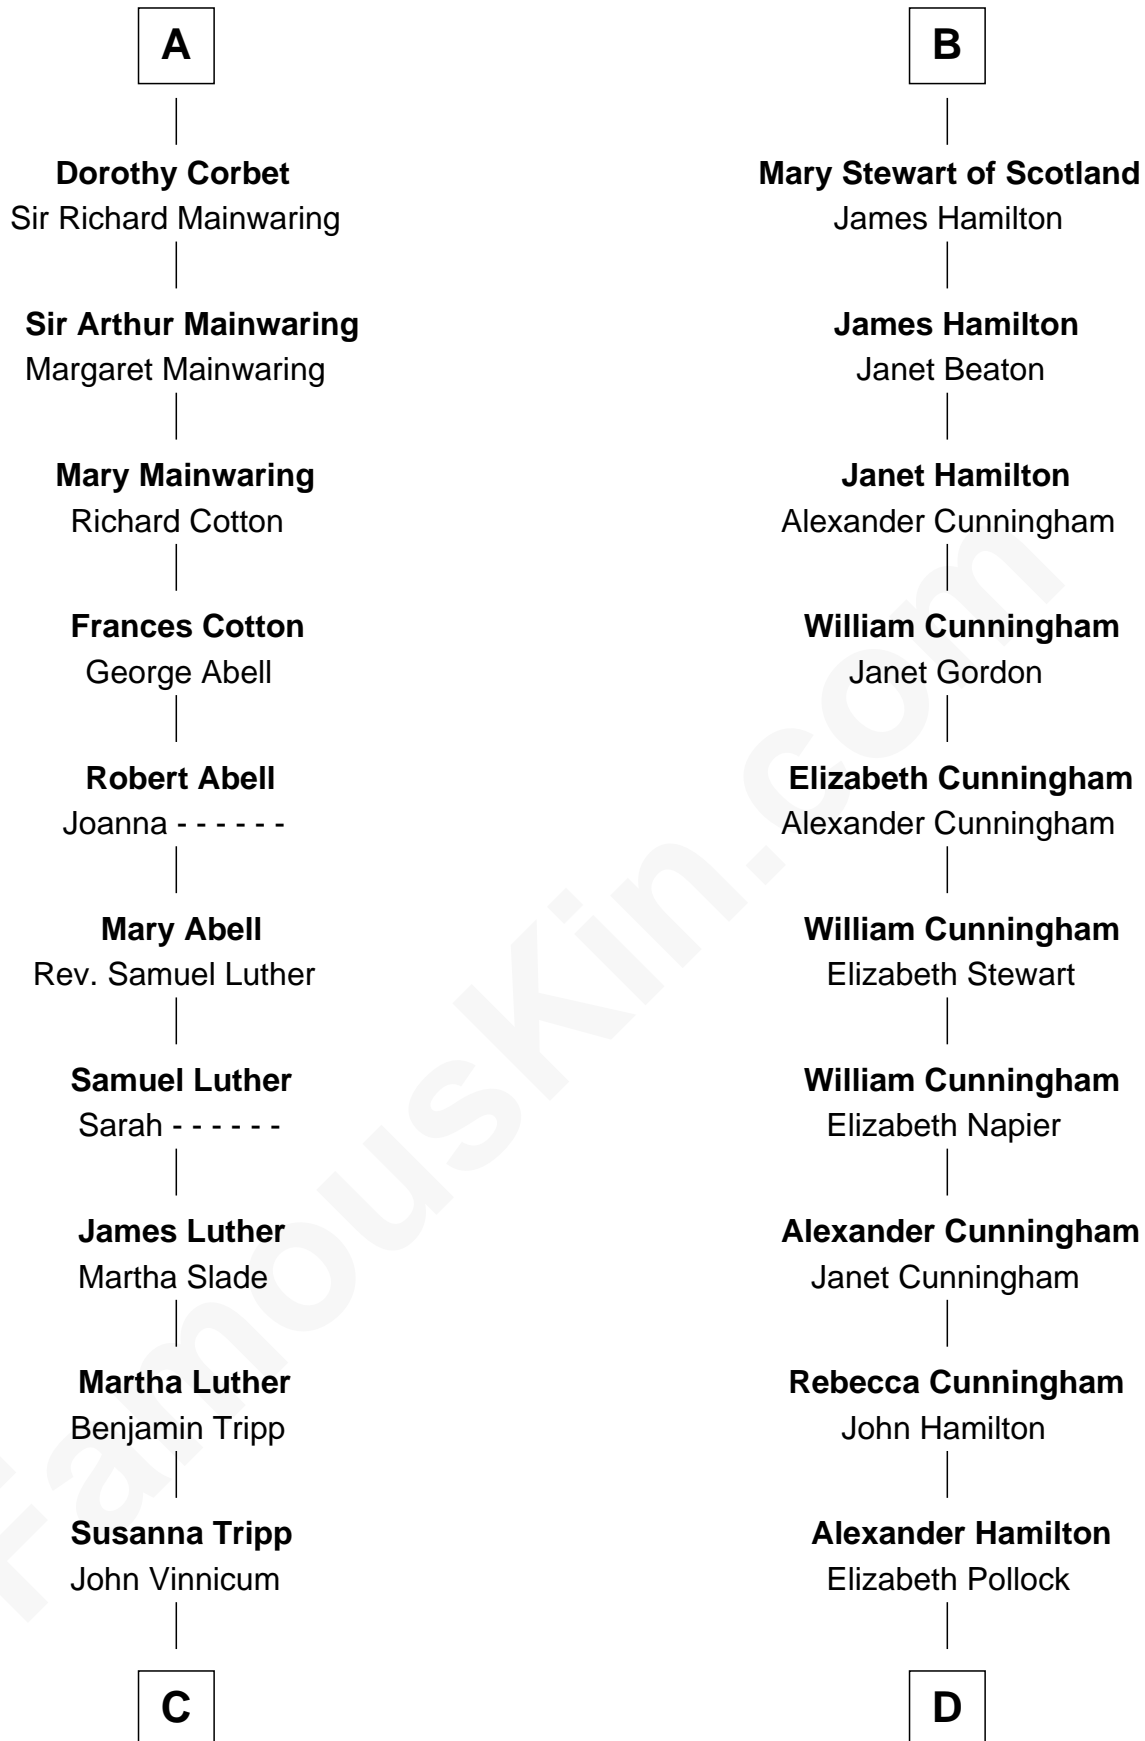

FamousKin.com Relationship Chart of

Lizzie Borden

Accused Murderess

18th cousin 2 times removed of

Alexander Hamilton

1st U.S. Secretary of the Treasury

C

Sarah L. Vinnicum

Joseph Morse

Anthony Morse

Rhoda Morrison

Sarah Anthony Morse

Andrew Jackson Borden

Lizzie Borden

Accused Murderess

D