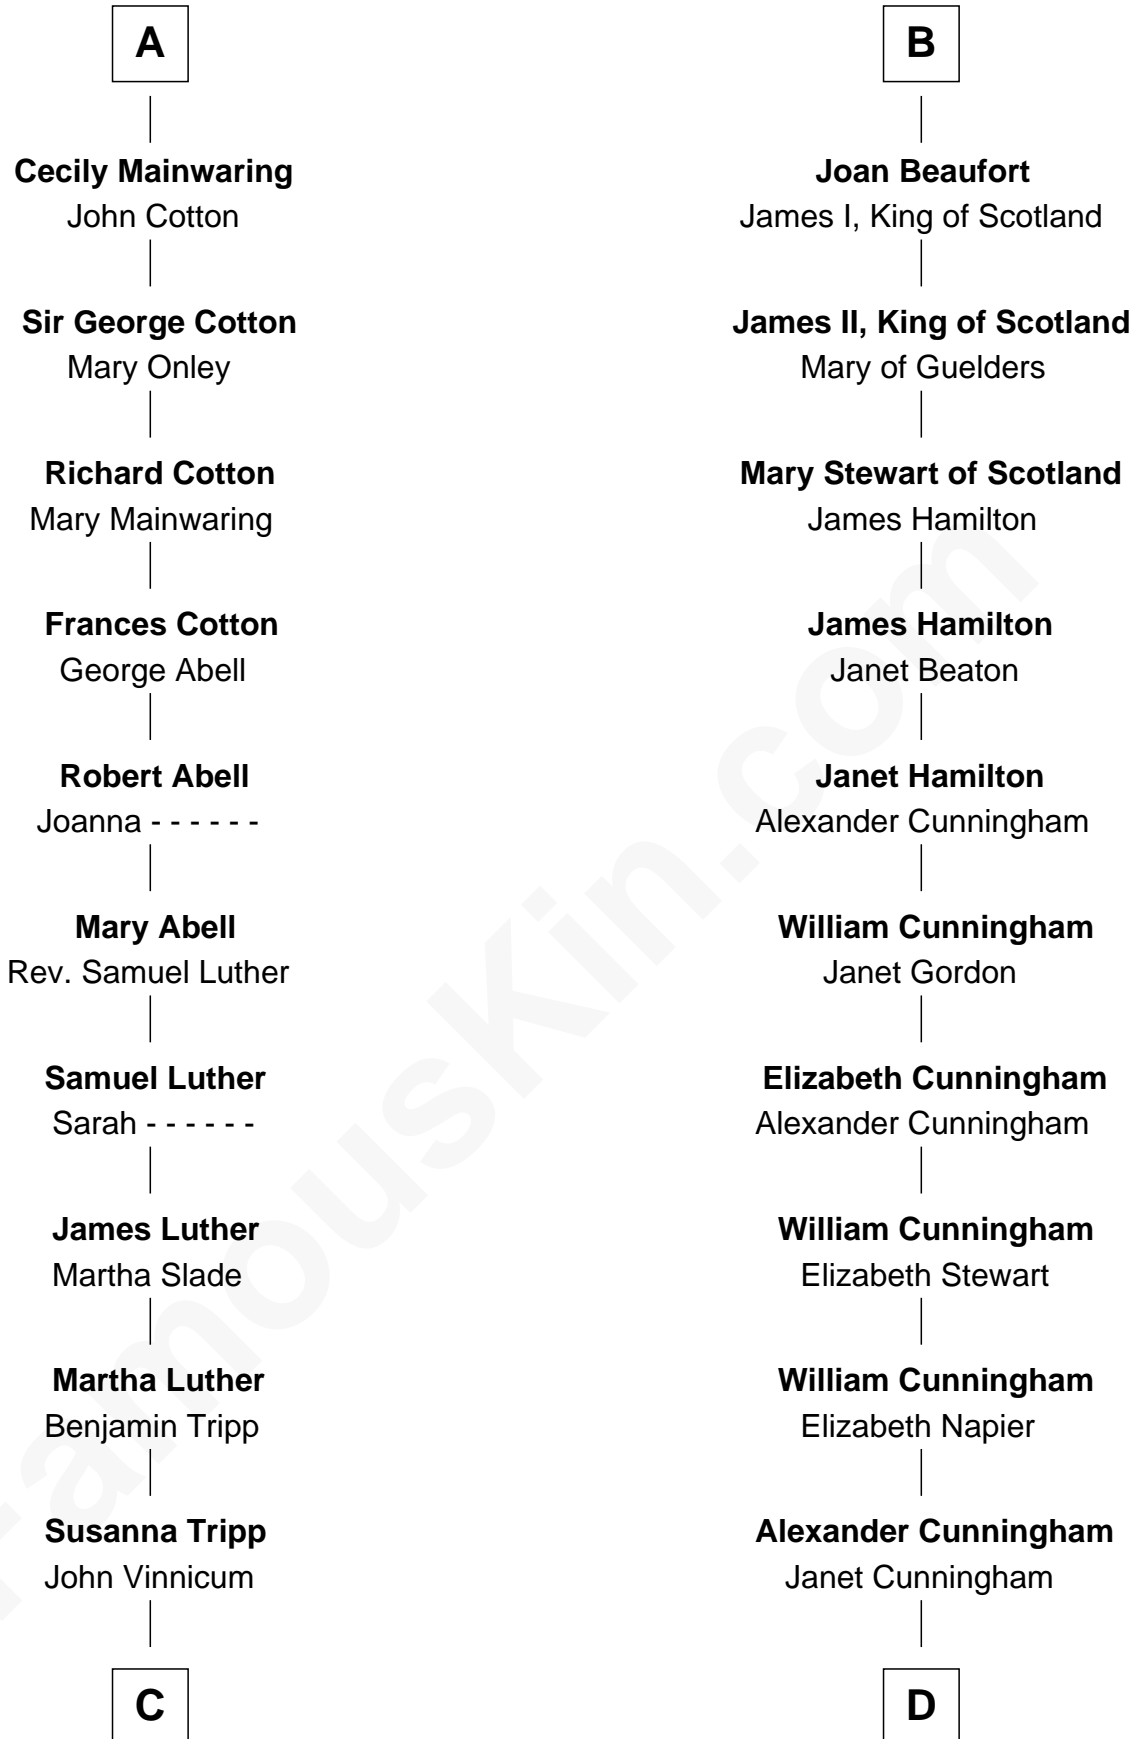

# FamousKin.com Relationship Chart of

**Lizzie Borden**

*Accused Murderess*

20th cousin of

**Alexander Hamilton**

*1st U.S. Secretary of the Treasury*

**Sir Roger de Quincy**

Helen of Galloway

Alan la Zouche

**Sir Roger la Zouche**

Ela Longespee

**Sir Alan la Zouche**

Eleanor de Segrave

**Maude la Zouche**

Sir Robert de Holland

**Thomas Holand**

Joan Plantagenet

**Sir Thomas de Holand**

Alice Fitzalan

**Margaret de Holand**

Sir John Beaufort

**B**

**C**

**Sarah L. Vinnicum**

Joseph Morse

**Anthony Morse**

Rhoda Morrison

**Sarah Anthony Morse**

Andrew Jackson Borden

**Lizzie Borden**

*Accused Murderess*

**D**