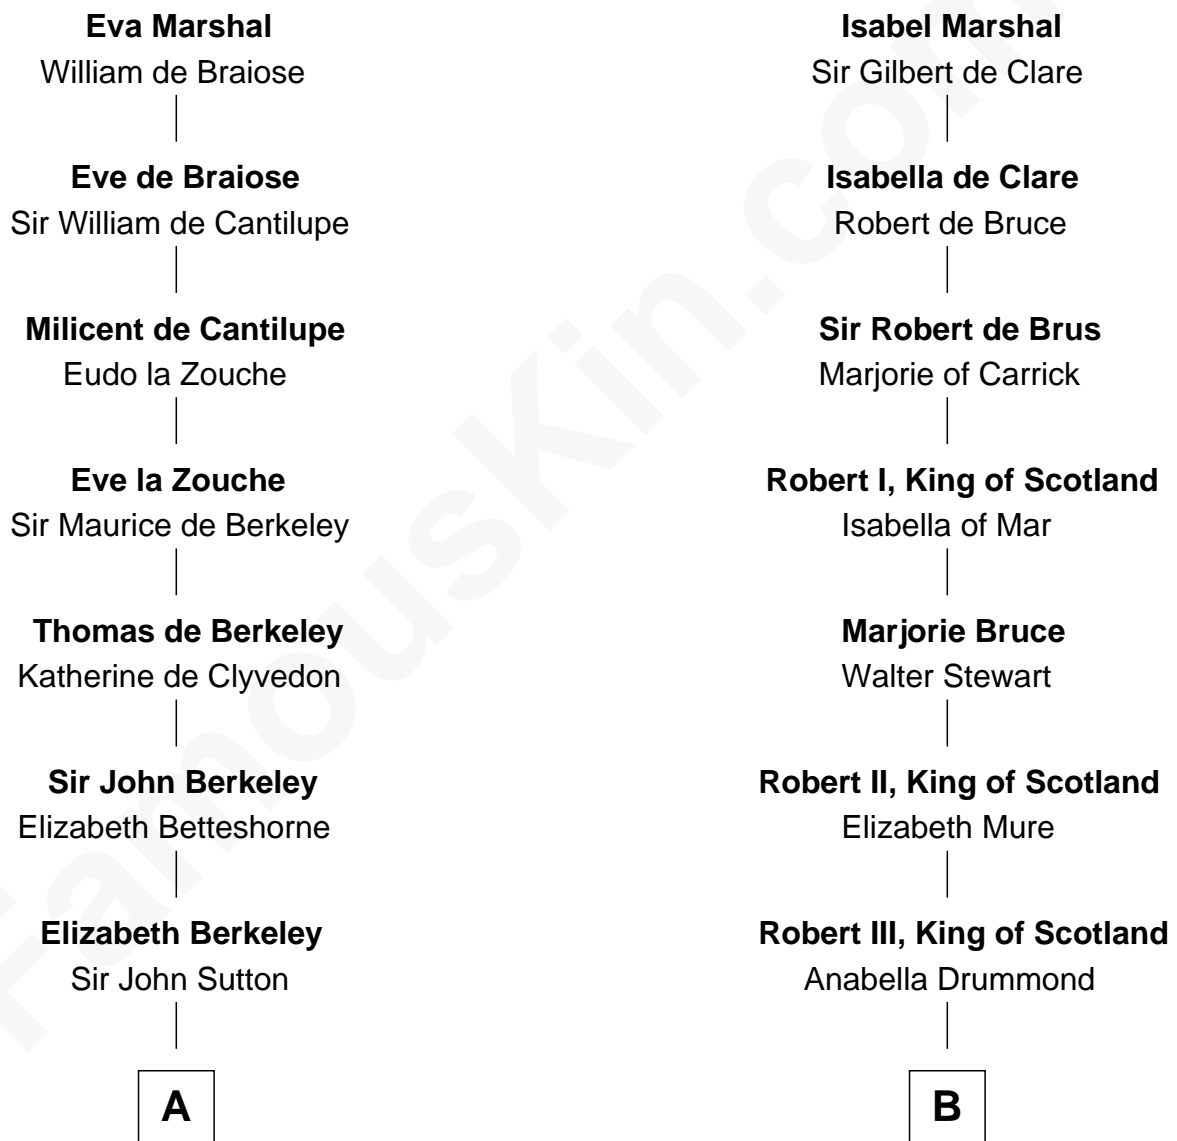

FamousKin.com Relationship Chart of

Lizzie Borden

Accused Murderess

20th cousin 1 time removed of

Alexander Hamilton

1st U.S. Secretary of the Treasury

Sir William Marshal

Isabel de Clare

C

Susanna Tripp
John Vinnicum

Sarah L. Vinnicum
Joseph Morse

Anthony Morse
Rhoda Morrison

Sarah Anthony Morse
Andrew Jackson Borden

Lizzie Borden
Accused Murderess

D

Rebecca Cunningham
John Hamilton

Alexander Hamilton
Elizabeth Pollock

James A. Hamilton
Rachel Fawcett

Alexander Hamilton
1st U.S. Secretary of the Treasury