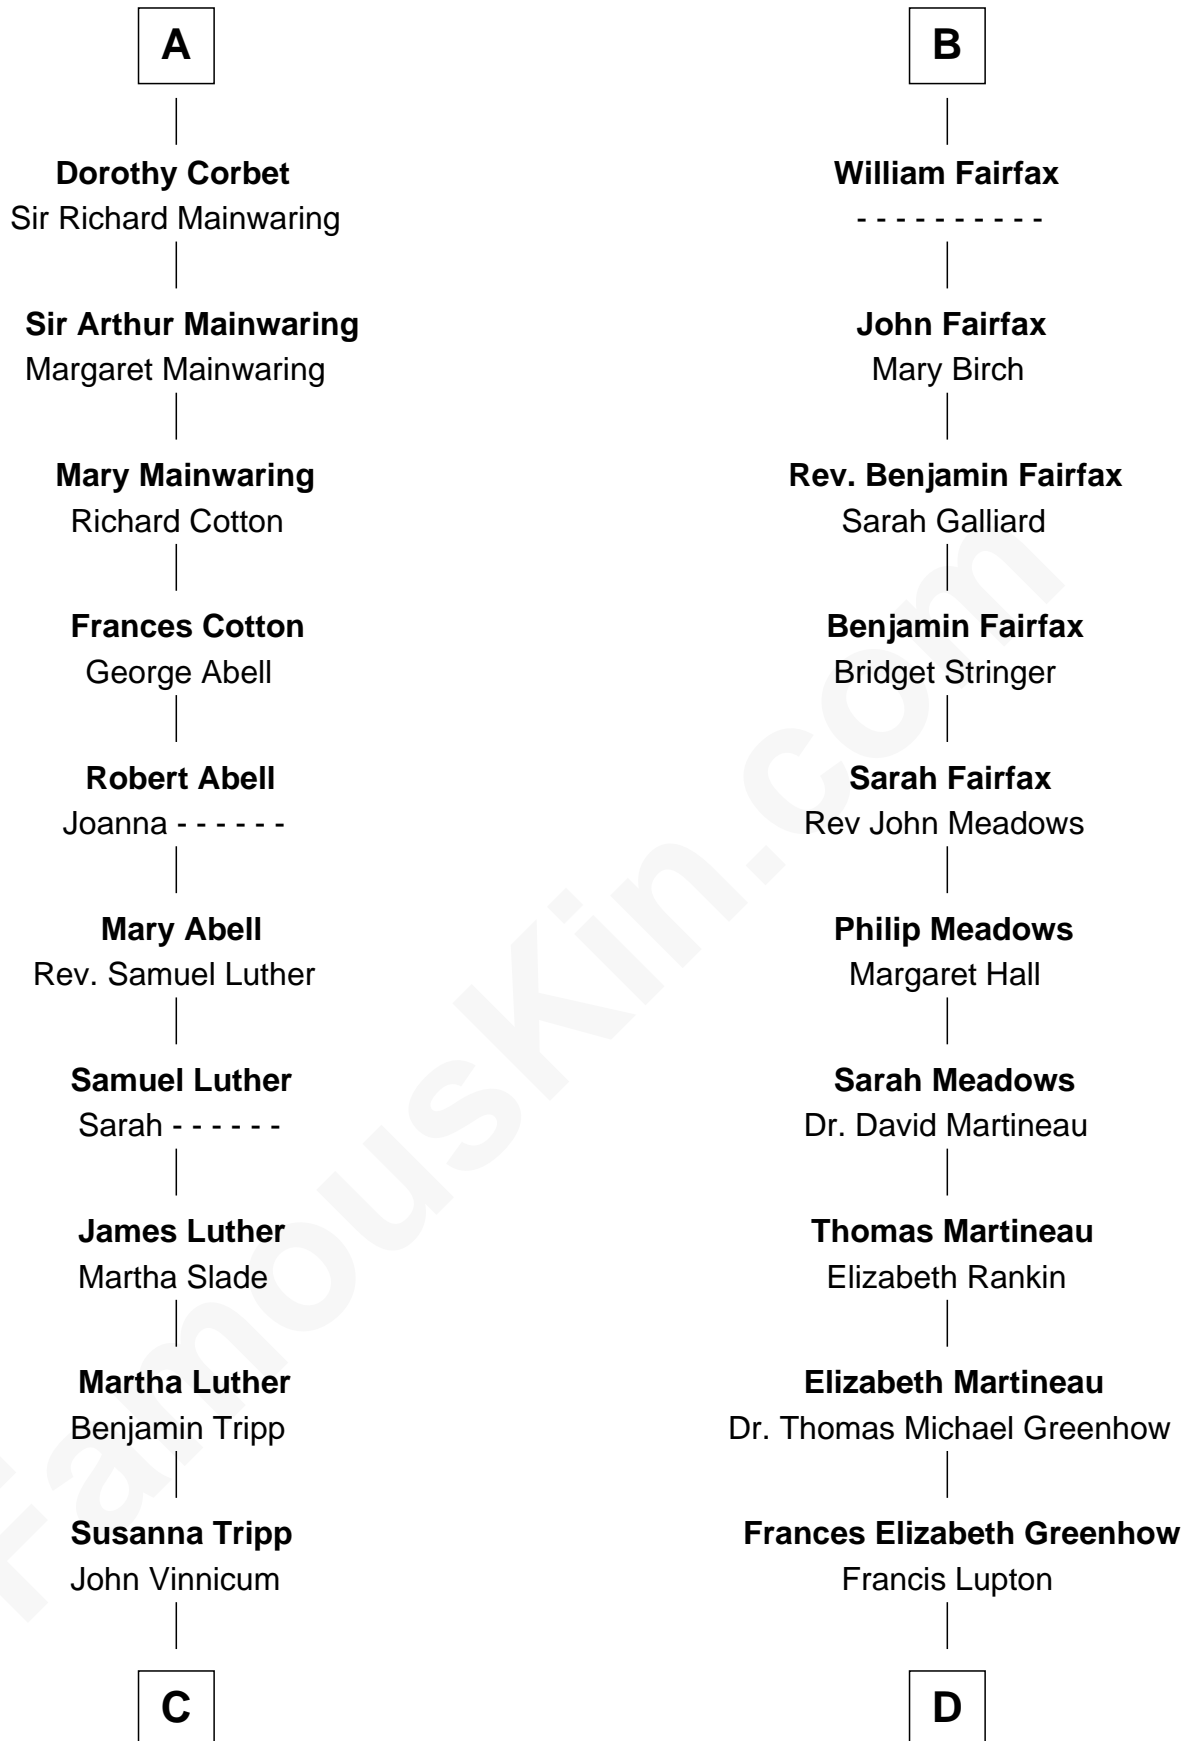

FamousKin.com Relationship Chart of

Lizzie Borden

Accused Murderess

20th cousin 1 time removed of

Catherine Middleton

Princess of Wales

Ralph de Stafford

Margaret de Audley

Sir William Gascoigne

Sir William Gascoigne

Margaret Percy

Agnes Gascoigne

Sir Thomas Fairfax

B

C

Sarah L. Vinnicum

Joseph Morse

Anthony Morse

Rhoda Morrison

Sarah Anthony Morse

Andrew Jackson Borden

Lizzie Borden

Accused Murderess

D