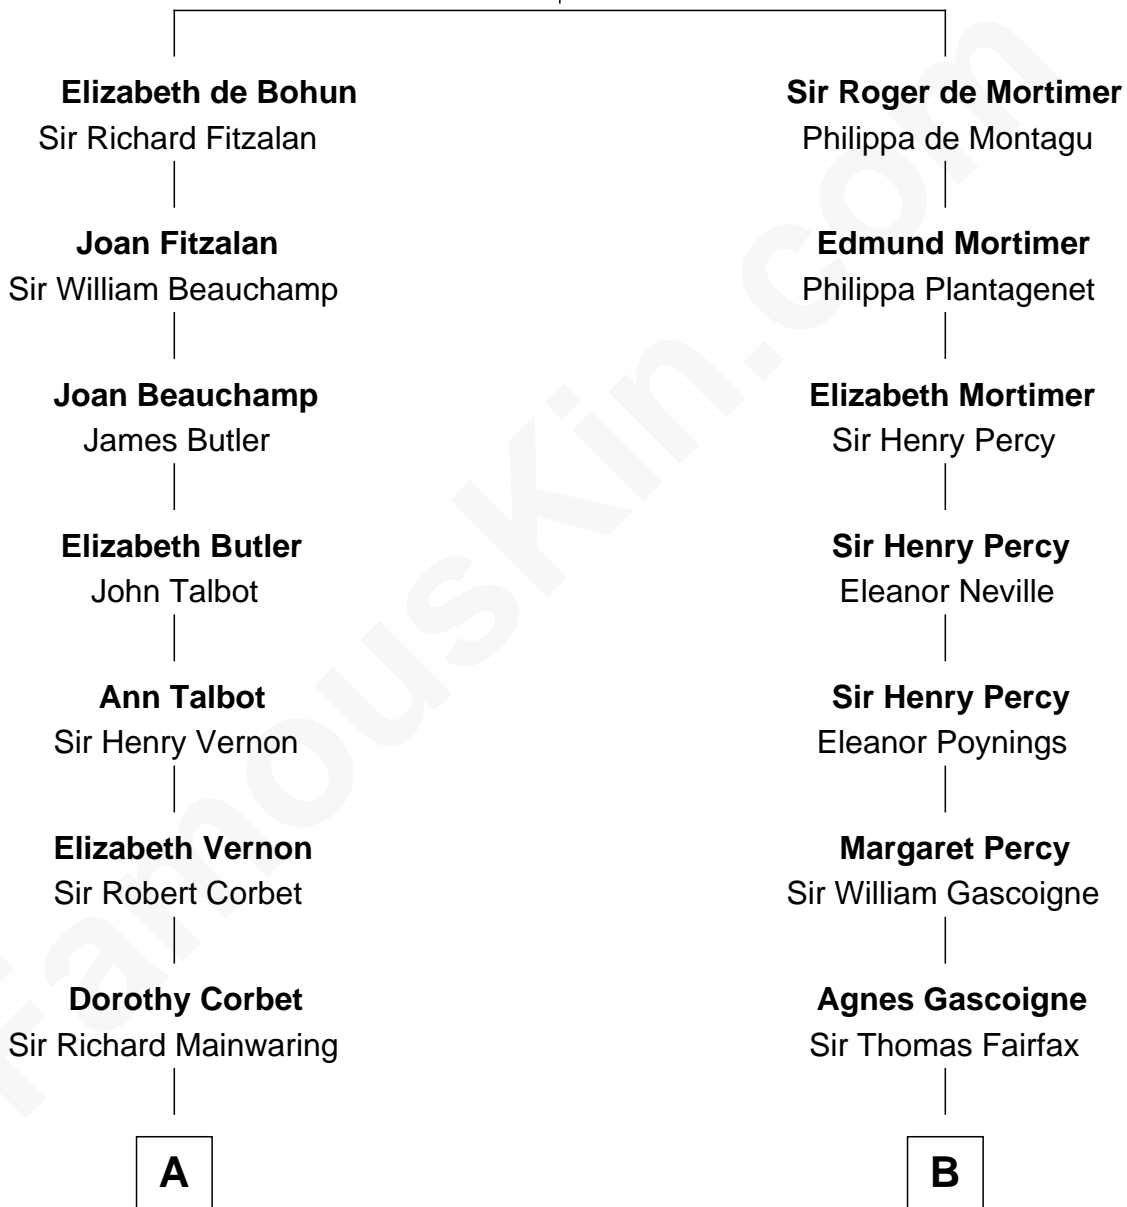

FamousKin.com Relationship Chart of

Lizzie Borden

Accused Murderess

19th cousin 2 times removed of

Catherine Middleton

Princess of Wales

Elizabeth de Badlesmere

with husband
Sir William de Bohun

with husband
Sir Edmund Mortimer

C

Anthony Morse
Rhoda Morrison

Sarah Anthony Morse
Andrew Jackson Borden

Lizzie Borden
Accused Murderess

D

Francis Martineau Lupton
Harriet Albina Davis

Olive Christina Lupton
Richard Noel Middleton