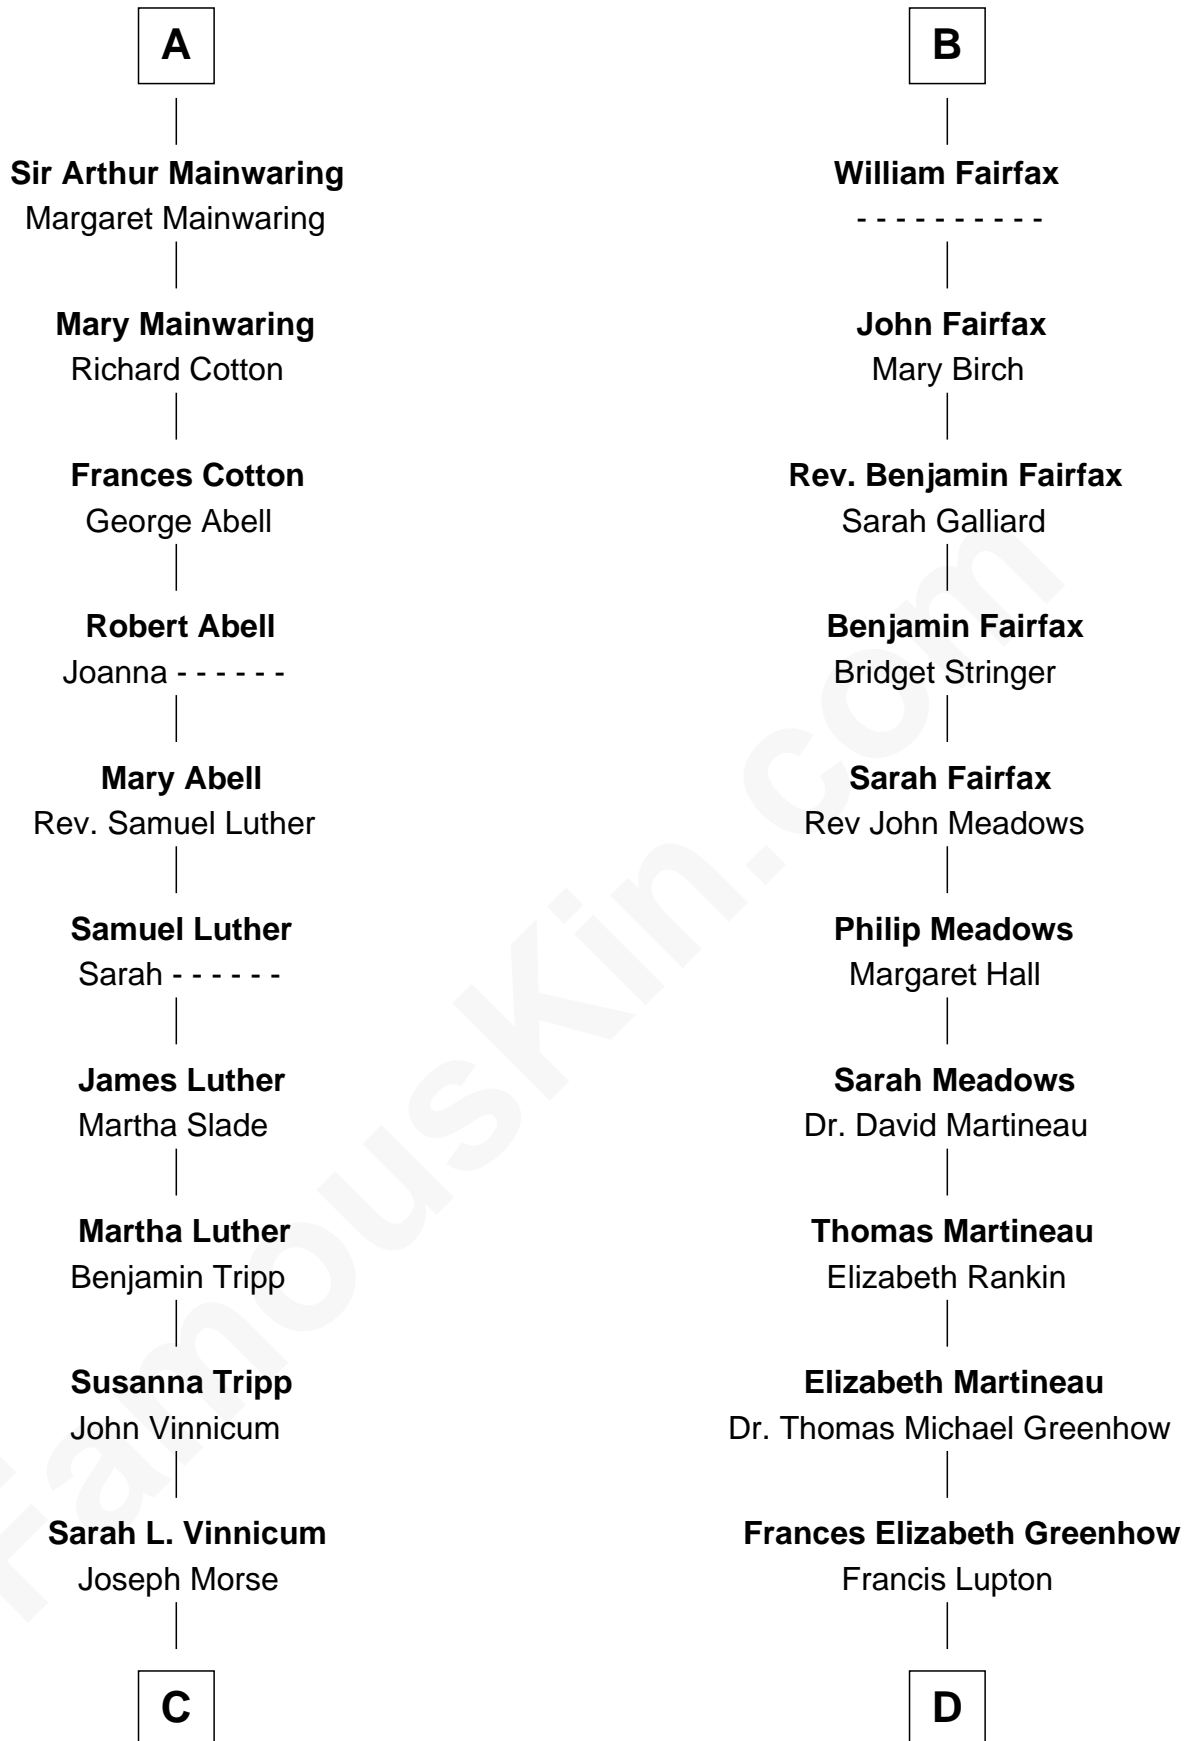

FamousKin.com Relationship Chart of

Lizzie Borden

Accused Murderess

19th cousin 2 times removed of

Catherine Middleton

Princess of Wales

Elizabeth de Badlesmere

with husband
Sir William de Bohun

with husband
Sir Edmund Mortimer

C

Anthony Morse
Rhoda Morrison

Sarah Anthony Morse
Andrew Jackson Borden

Lizzie Borden
Accused Murderess

D

Francis Martineau Lupton
Harriet Albina Davis

Olive Christina Lupton
Richard Noel Middleton

Peter Francis Middleton
Valerie Glassborow

Michael Francis Middleton
Carole Elizabeth Goldsmith

Catherine Middleton
Princess of Wales