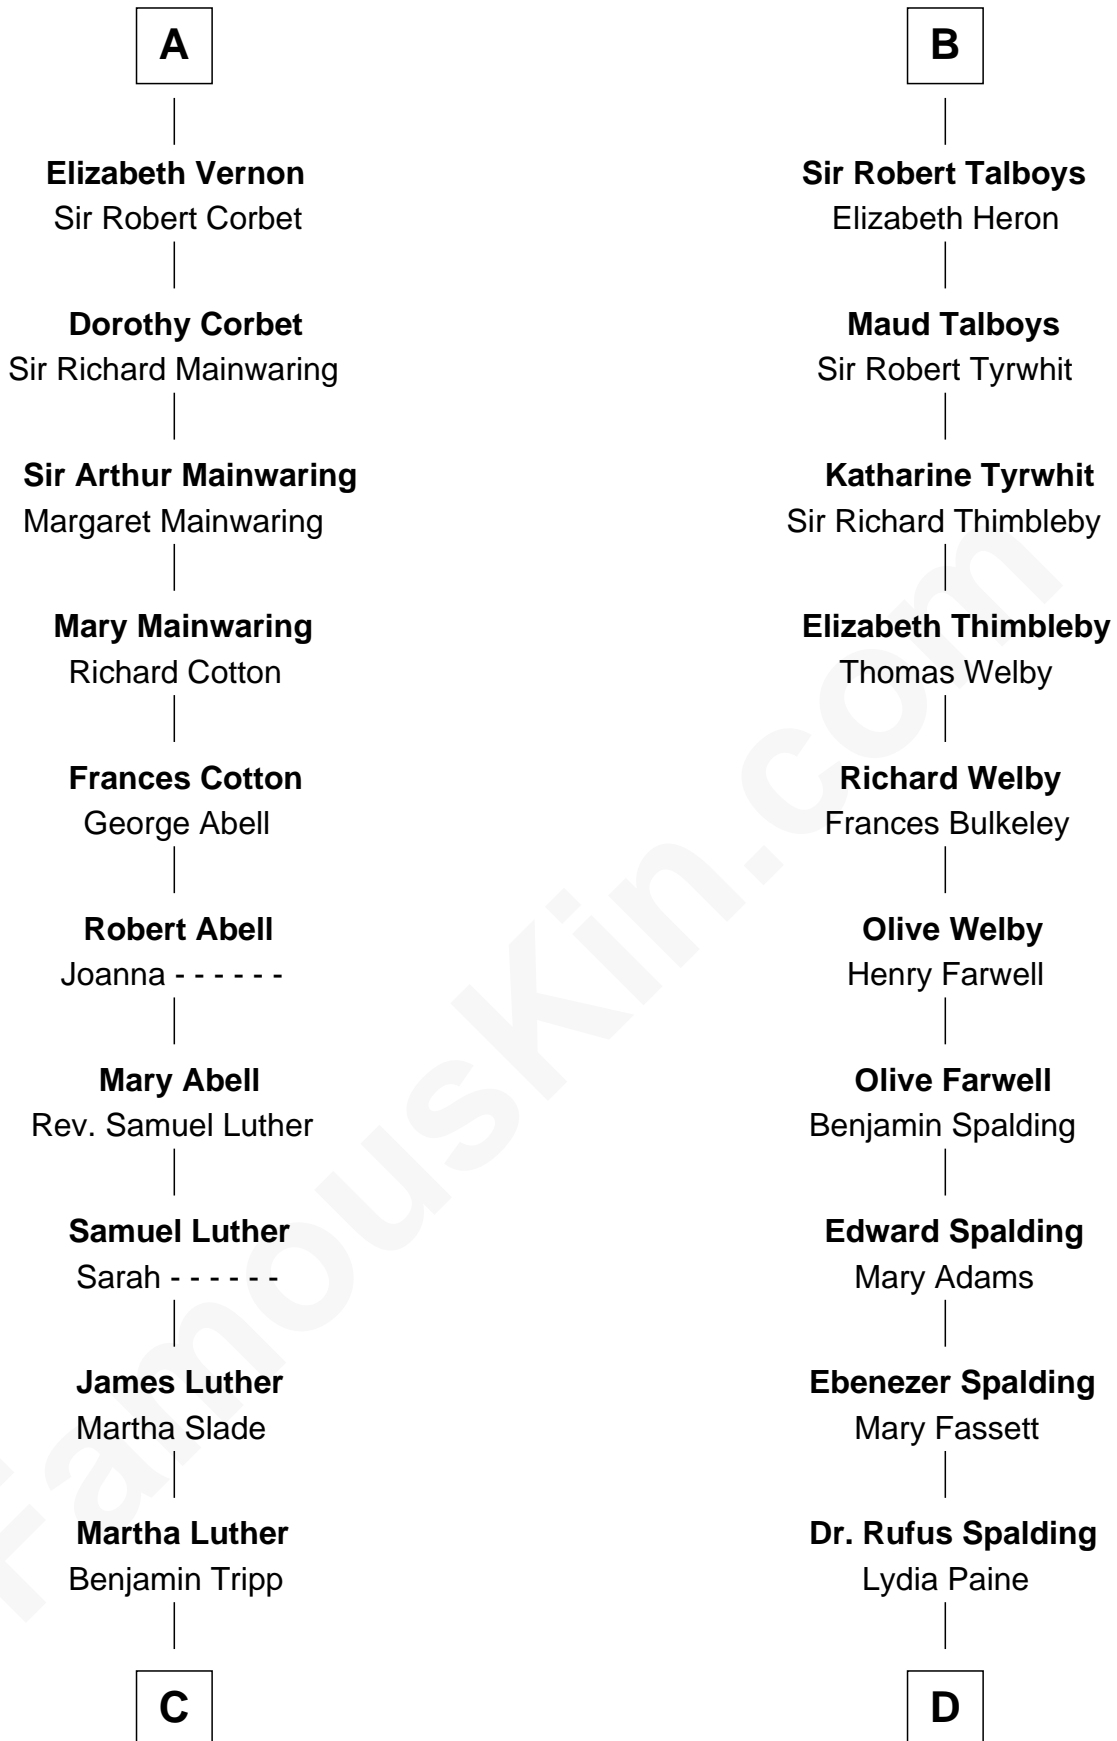

FamousKin.com Relationship Chart of

Lizzie Borden

Accused Murderess

19th cousin 2 times removed of

William Rufus Day

36th U.S. Secretary of State

C

Susanna Tripp

John Vinnicum

Sarah L. Vinnicum

Joseph Morse

Anthony Morse

Rhoda Morrison

Sarah Anthony Morse

Andrew Jackson Borden

Lizzie Borden

Accused Murderess

D

Rufus Paine Spalding

Lucretia A. Swift

Emily Swift Spalding

Luther Day

William Rufus Day

36th U.S. Secretary of State