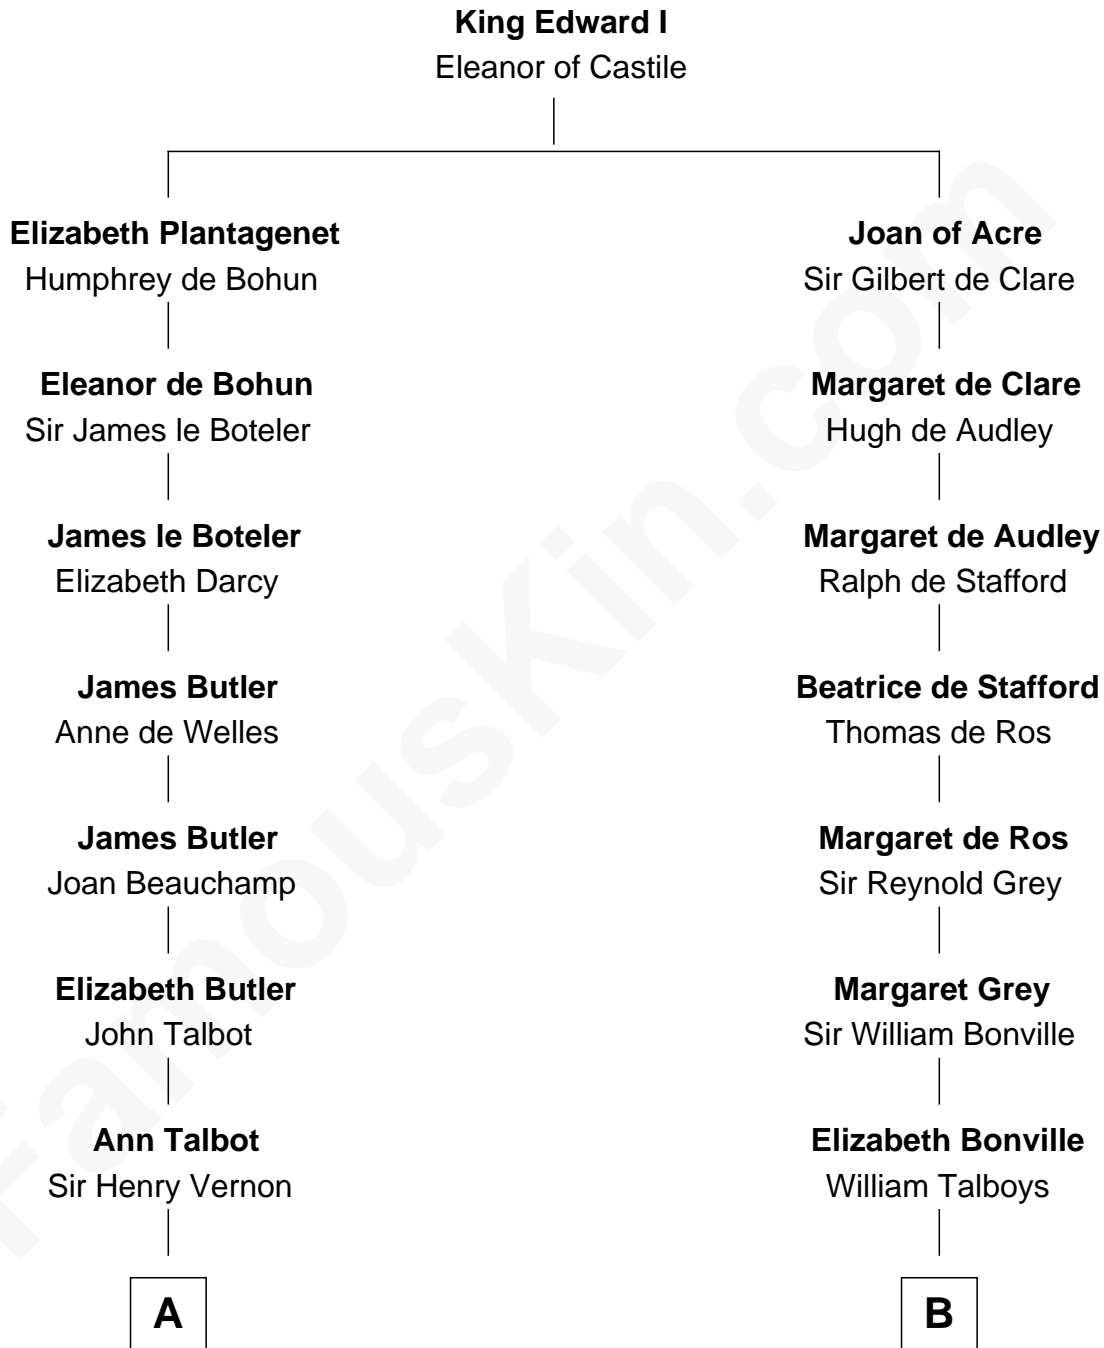

FamousKin.com Relationship Chart of

Lizzie Borden

Accused Murderess

19th cousin 2 times removed of

William Rufus Day

36th U.S. Secretary of State

C

Susanna Tripp

John Vinnicum

Sarah L. Vinnicum

Joseph Morse

Anthony Morse

Rhoda Morrison

Sarah Anthony Morse

Andrew Jackson Borden

Lizzie Borden

Accused Murderess

D

Rufus Paine Spalding

Lucretia A. Swift

Emily Swift Spalding

Luther Day

William Rufus Day

36th U.S. Secretary of State