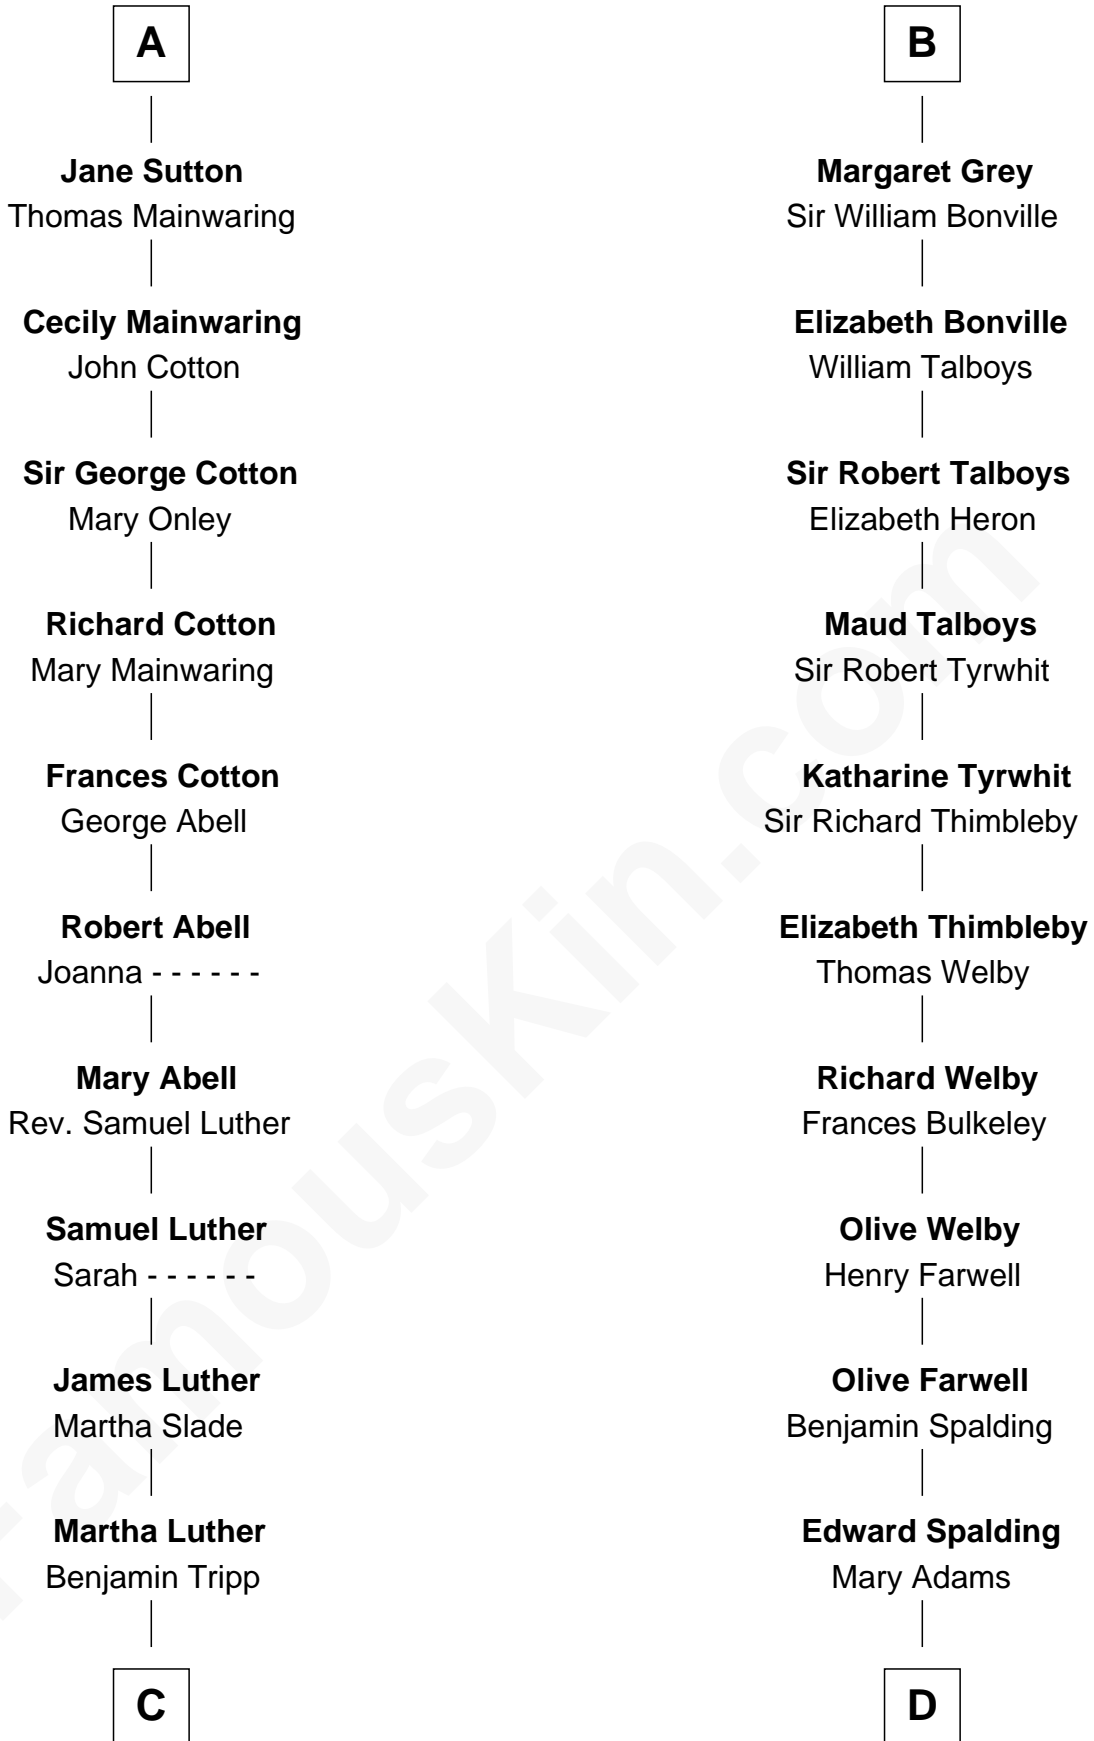

# FamousKin.com Relationship Chart of

**Lizzie Borden**

*Accused Murderess*

21st cousin of

**William Rufus Day**

*36th U.S. Secretary of State*

**C**

**Susanna Tripp**

John Vinnicum

**Sarah L. Vinnicum**

Joseph Morse

**Anthony Morse**

Rhoda Morrison

**Sarah Anthony Morse**

Andrew Jackson Borden

**Lizzie Borden**

*Accused Murderess*

**D**

**Ebenezer Spalding**

Mary Fassett

**Dr. Rufus Spalding**

Lydia Paine

**Rufus Paine Spalding**

Lucretia A. Swift