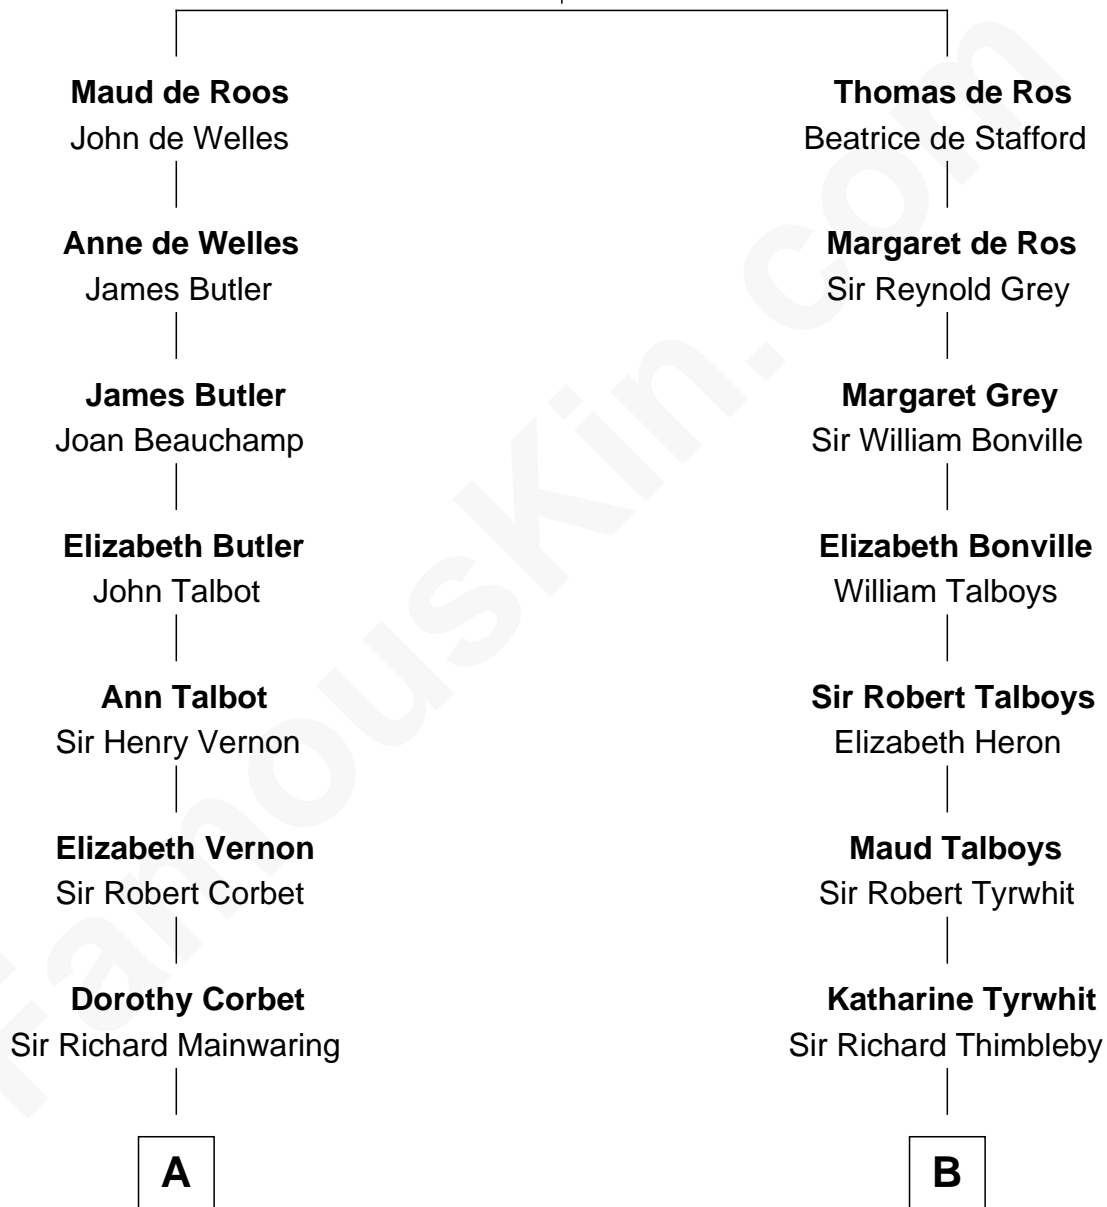

FamousKin.com Relationship Chart of

Lizzie Borden

Accused Murderess

16th cousin 3 times removed of

William Rufus Day

36th U.S. Secretary of State

Sir William de Ros
Margery de Badlesmere

C

Anthony Morse

Rhoda Morrison

Sarah Anthony Morse

Andrew Jackson Borden

Lizzie Borden

Accused Murderess

FamousKin.com