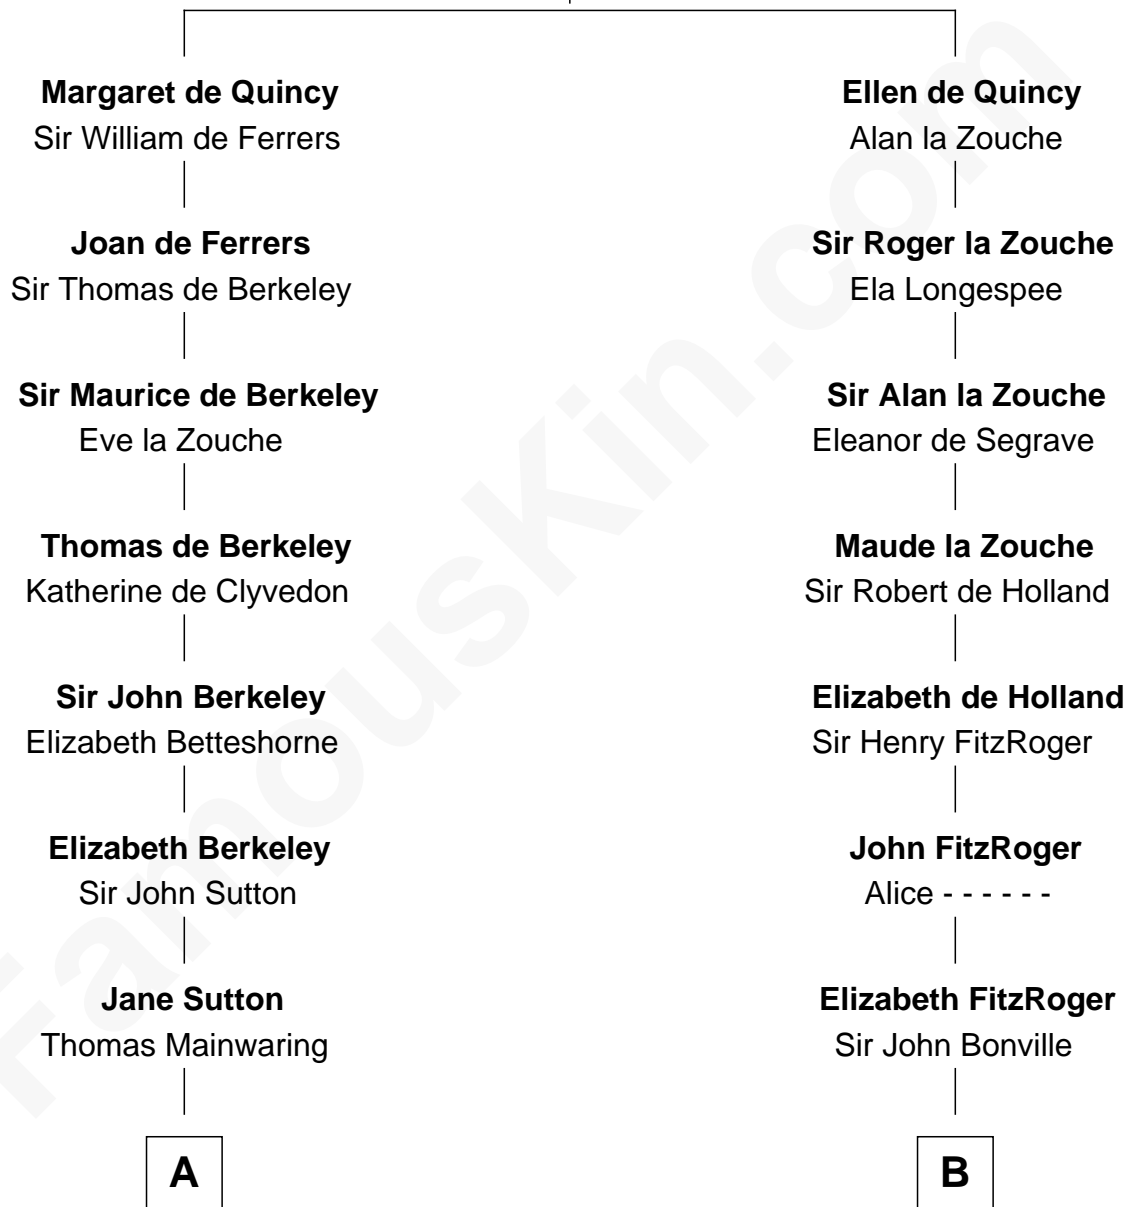

FamousKin.com Relationship Chart of

Lizzie Borden

Accused Murderess

20th cousin 1 time removed of

William Rufus Day

36th U.S. Secretary of State

Sir Roger de Quincy

Helen of Galloway

C

Sarah L. Vinnicum

Joseph Morse

Anthony Morse

Rhoda Morrison

Sarah Anthony Morse

Andrew Jackson Borden

Lizzie Borden

Accused Murderess

D

Ebenezer Spalding

Mary Fassett

Dr. Rufus Spalding

Lydia Paine

Rufus Paine Spalding

Lucretia A. Swift