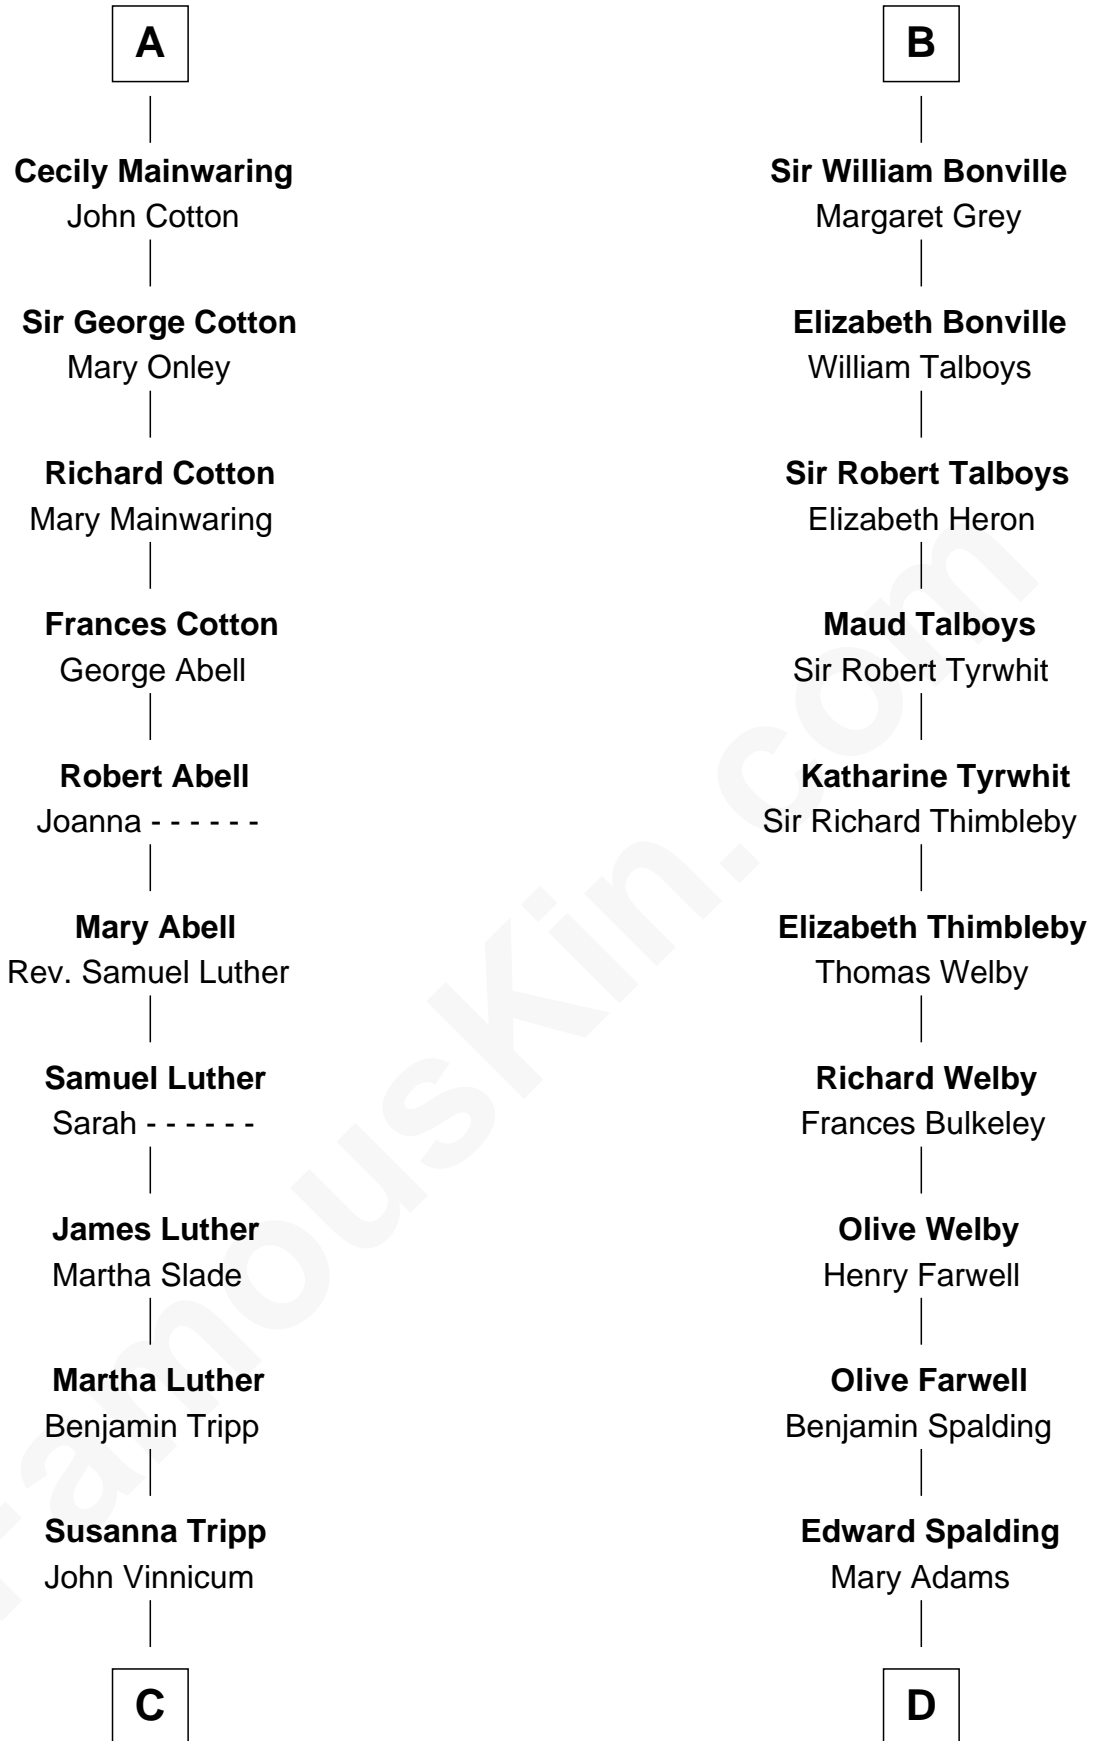

FamousKin.com Relationship Chart of

Lizzie Borden

Accused Murderess

20th cousin 1 time removed of

William Rufus Day

36th U.S. Secretary of State

Sir Roger de Quincy

Helen of Galloway

C

Sarah L. Vinnicum

Joseph Morse

Anthony Morse

Rhoda Morrison

Sarah Anthony Morse

Andrew Jackson Borden

Lizzie Borden

Accused Murderess

D

Ebenezer Spalding

Mary Fassett

Dr. Rufus Spalding

Lydia Paine

Rufus Paine Spalding

Lucretia A. Swift