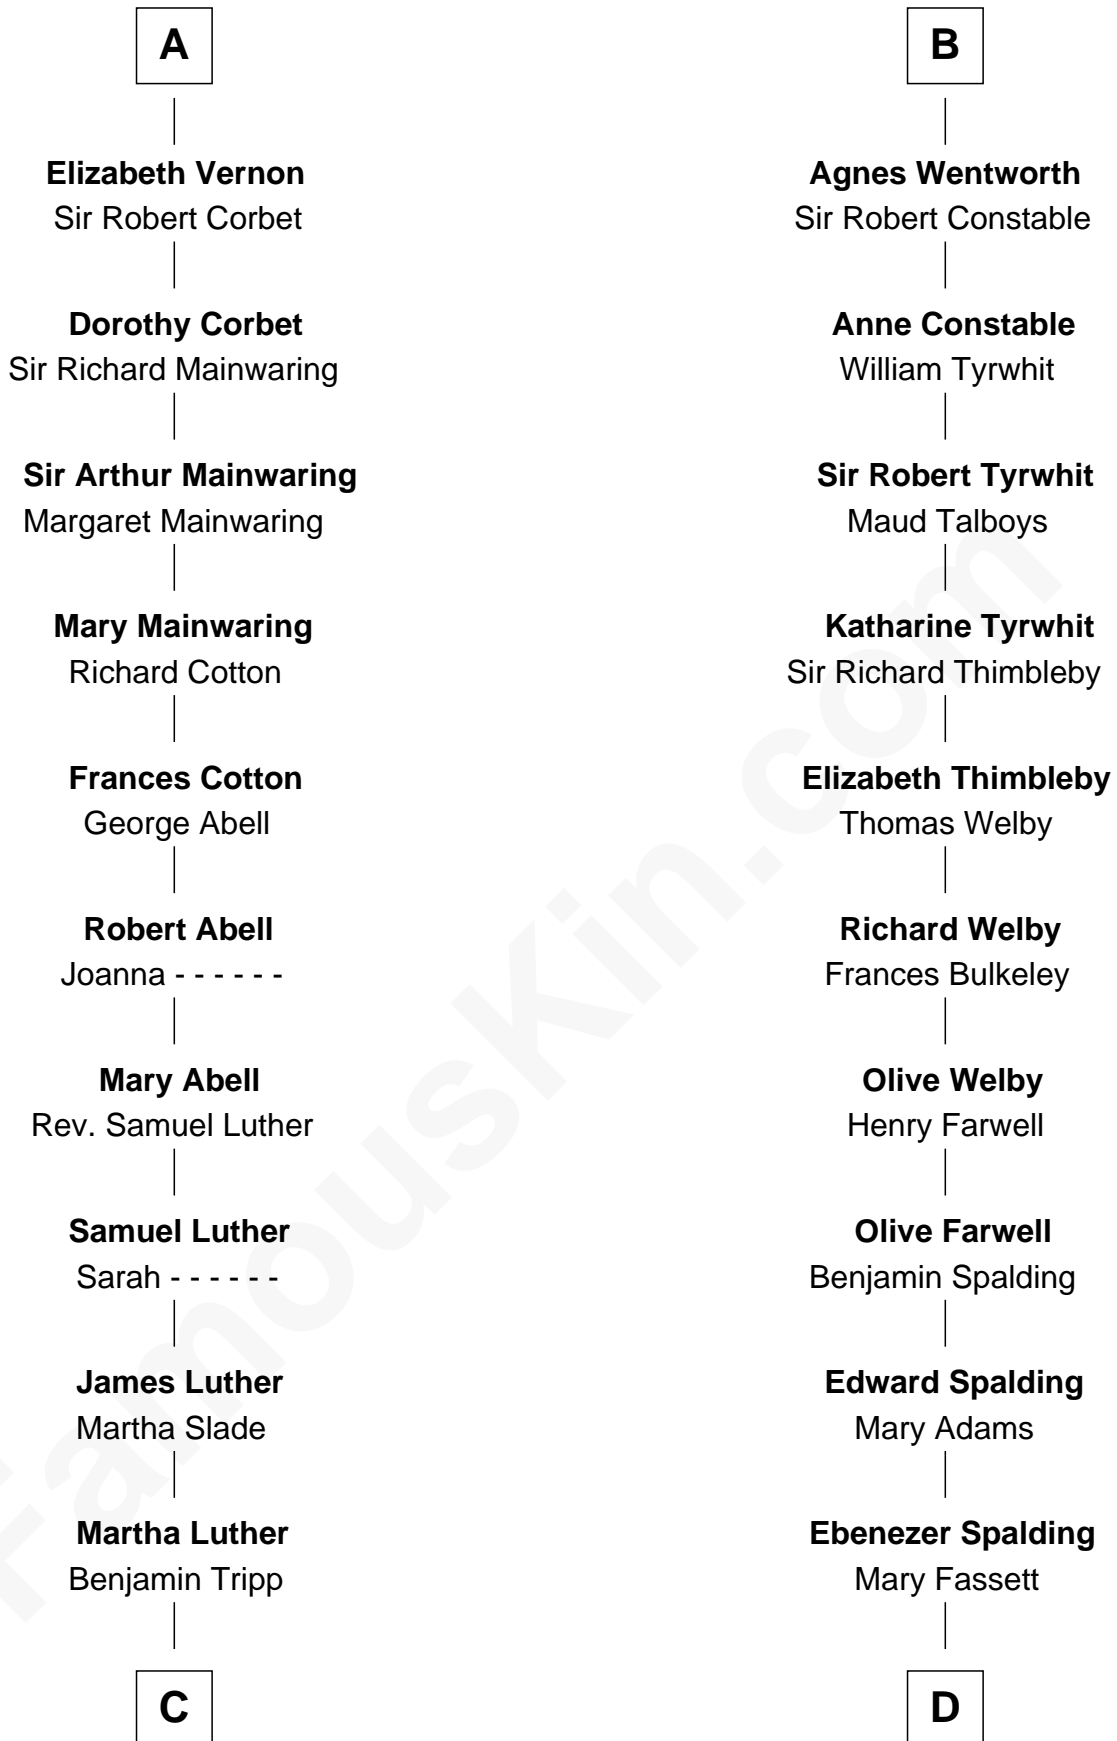

# FamousKin.com Relationship Chart of

**Lizzie Borden**

*Accused Murderess*

20th cousin 1 time removed of

**William Rufus Day**

*36th U.S. Secretary of State*

**Sir William de Beauchamp**

Isabel Mauduit

**C**

**Susanna Tripp**  
John Vinnicum

**Sarah L. Vinnicum**  
Joseph Morse

**Anthony Morse**  
Rhoda Morrison

**Sarah Anthony Morse**  
Andrew Jackson Borden

**Lizzie Borden**  
*Accused Murderess*

**D**

**Dr. Rufus Spalding**  
Lydia Paine