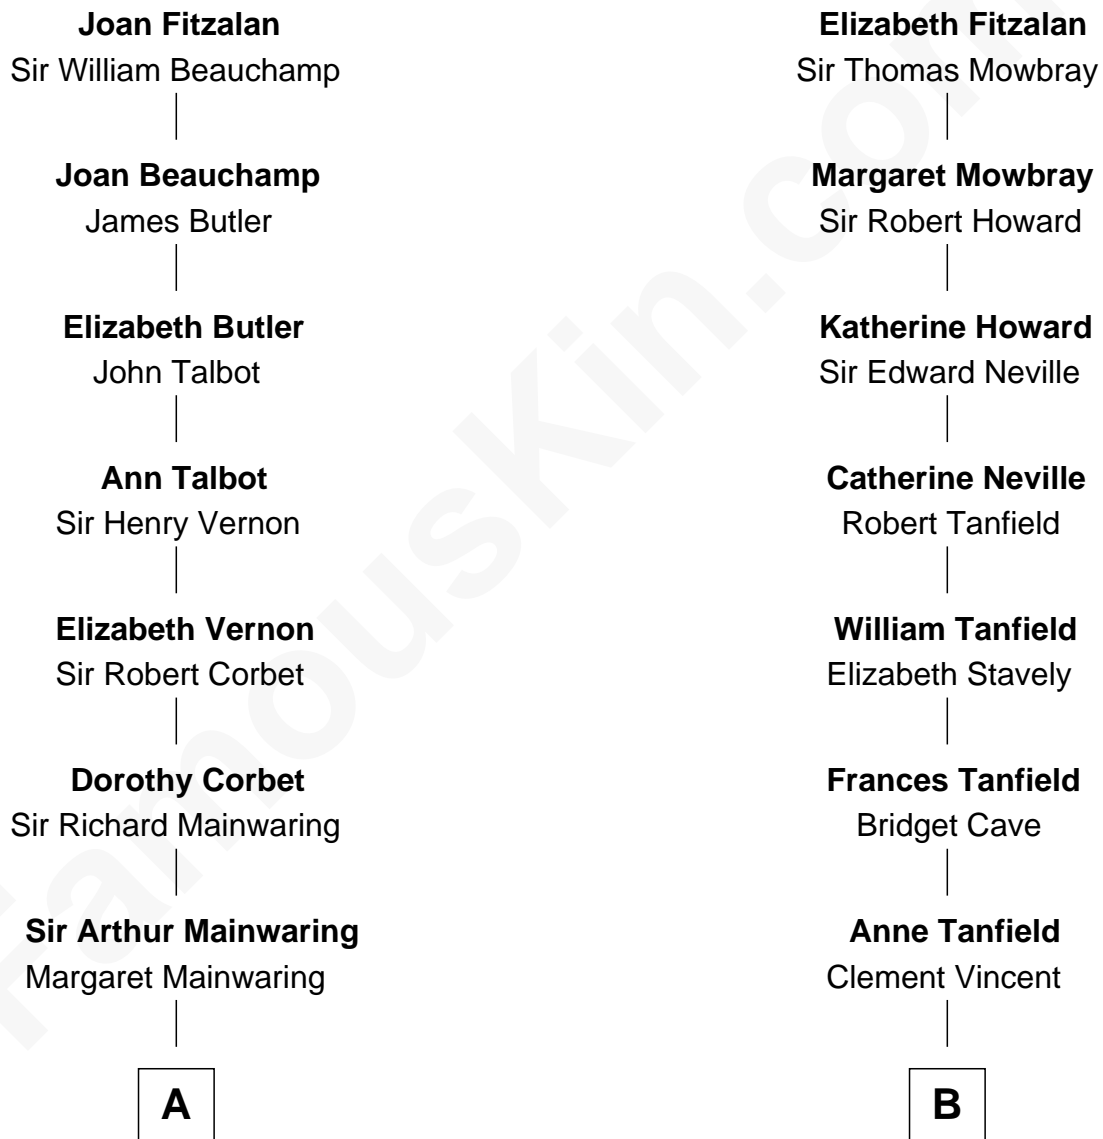

FamousKin.com Relationship Chart of

Lizzie Borden

Accused Murderess

18th cousin 2 times removed of

Mary Chapin Carpenter

Singer and Songwriter

Sir Richard Fitzalan

Elizabeth de Bohun

C

Sarah Anthony Morse
Andrew Jackson Borden

Lizzie Borden
Accused Murderess

D

Harrison Robertson
Mary L. Vawter

Harrison Marshall Robertson
Mary MacKenzie

Mary Bowie Robertson
Chapin Carpenter

Mary Chapin Carpenter
Singer and Songwriter