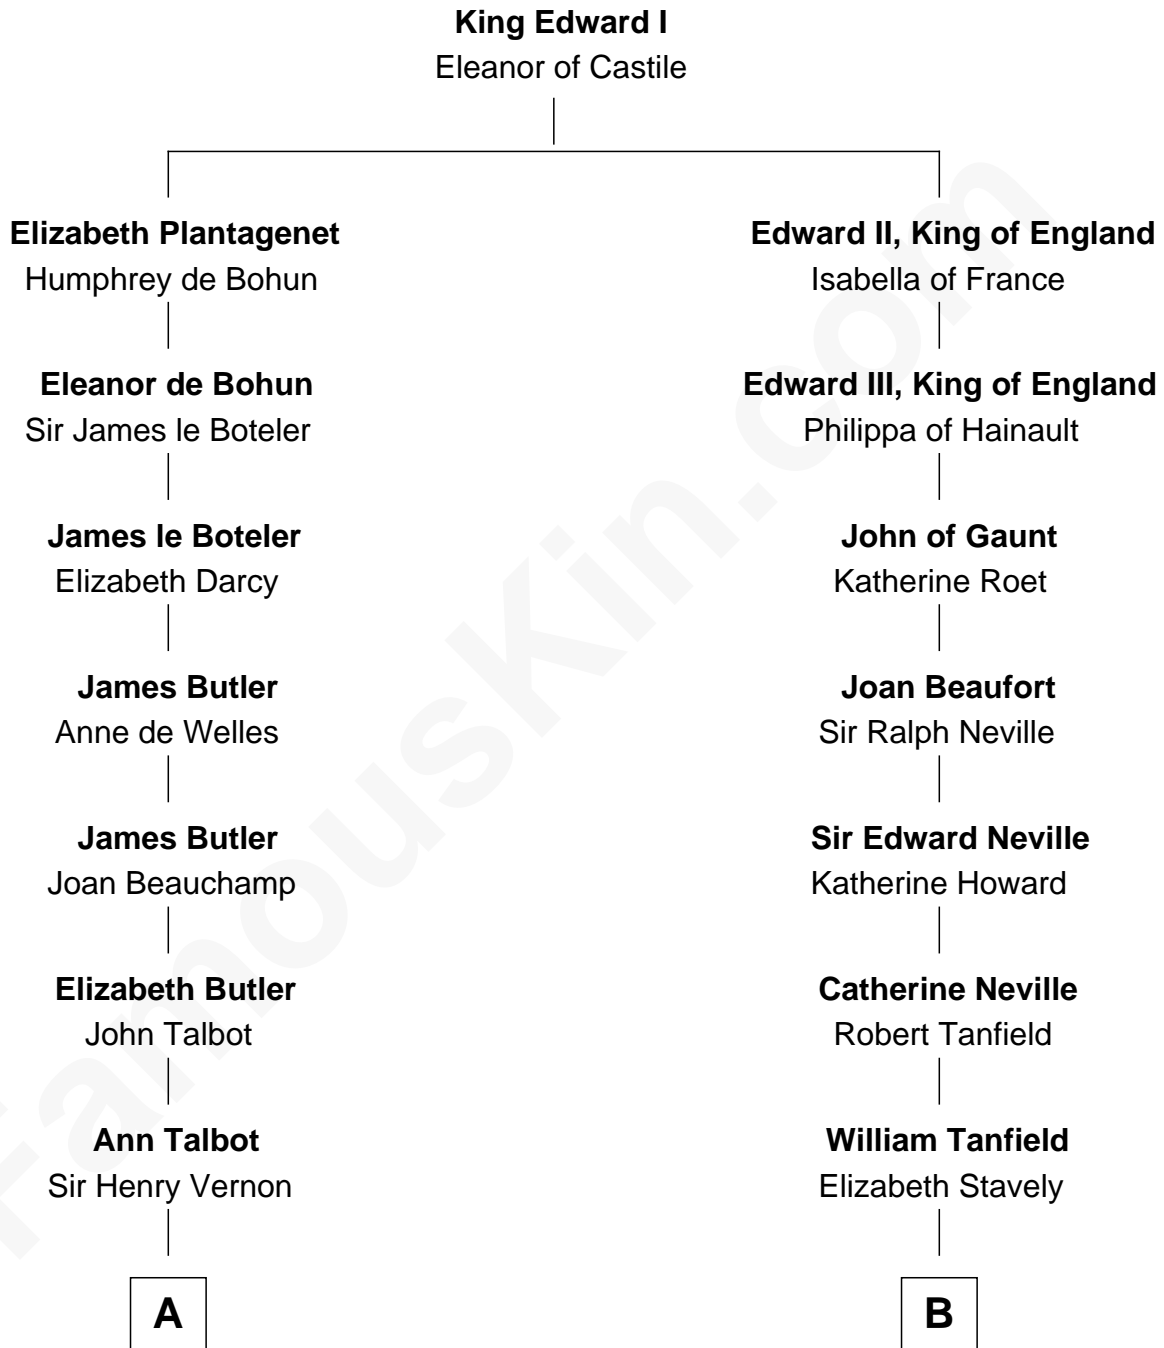

FamousKin.com Relationship Chart of

Lizzie Borden

Accused Murderess

16th cousin 5 times removed of

John Marshall

4th Chief Justice of the U.S. Supreme Court

C

—
Susanna Tripp

John Vinnicum

—
Sarah L. Vinnicum

Joseph Morse

—
Anthony Morse

Rhoda Morrison

—
Sarah Anthony Morse

Andrew Jackson Borden

—
Lizzie Borden

Accused Murderess

FamousKin.com