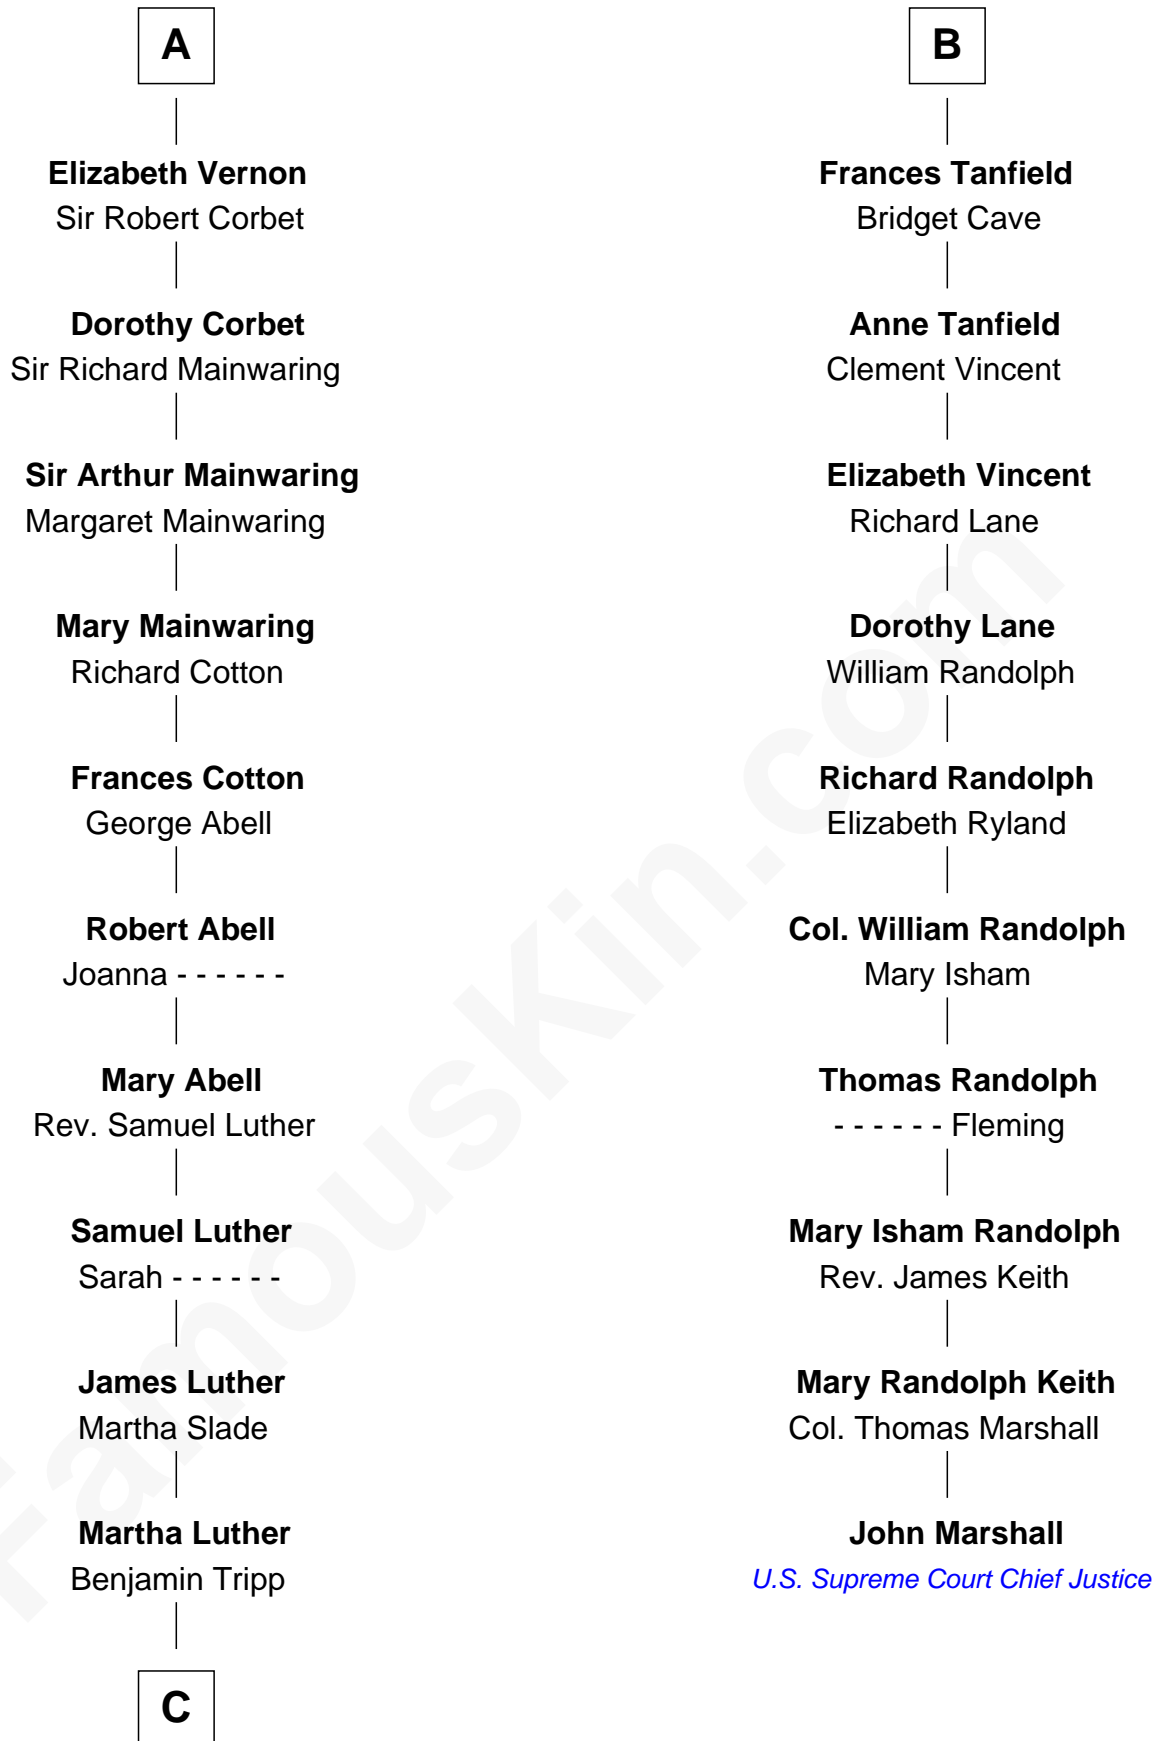

FamousKin.com Relationship Chart of

Lizzie Borden

Accused Murderess

16th cousin 5 times removed of

John Marshall

4th Chief Justice of the U.S. Supreme Court

C

—
Susanna Tripp

John Vinnicum

—
Sarah L. Vinnicum

Joseph Morse

—
Anthony Morse

Rhoda Morrison

—
Sarah Anthony Morse

Andrew Jackson Borden

—
Lizzie Borden

Accused Murderess

FamousKin.com