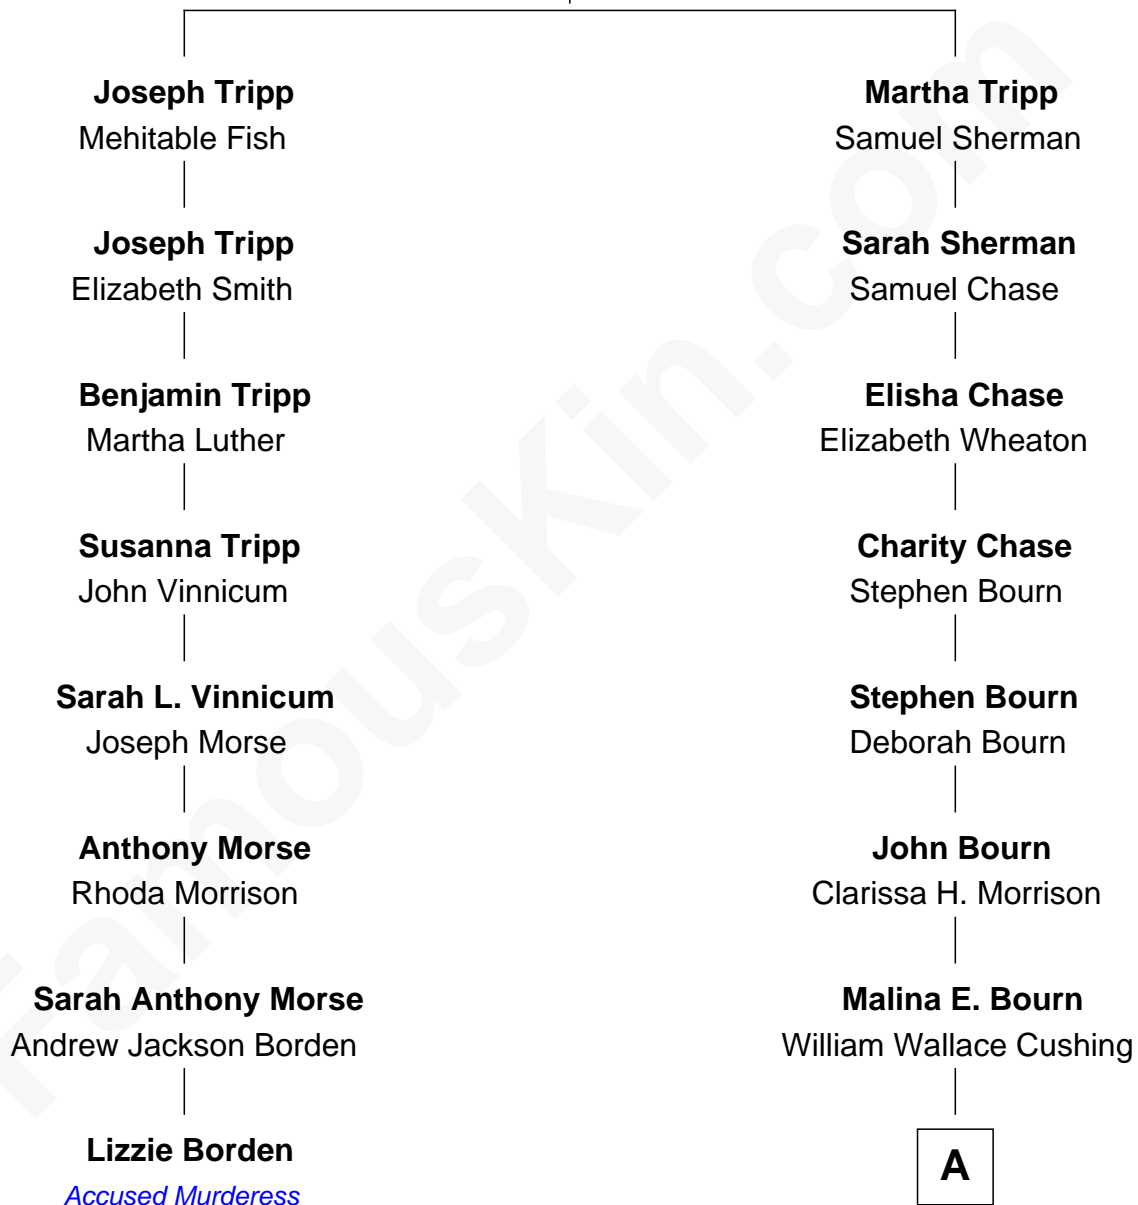

FamousKin.com Relationship Chart of

Lizzie Borden

Accused Murderess

7th cousin 2 times removed of

Gene Roddenberry

Creator of Star Trek

John Tripp

Mary Paine

A

Clara May Cushing
Leon E. Roddenberry

Eugene Edward Roddenberry
Caroline Glen Golemon

Gene Roddenberry
Creator of Star Trek

FamousKin.com