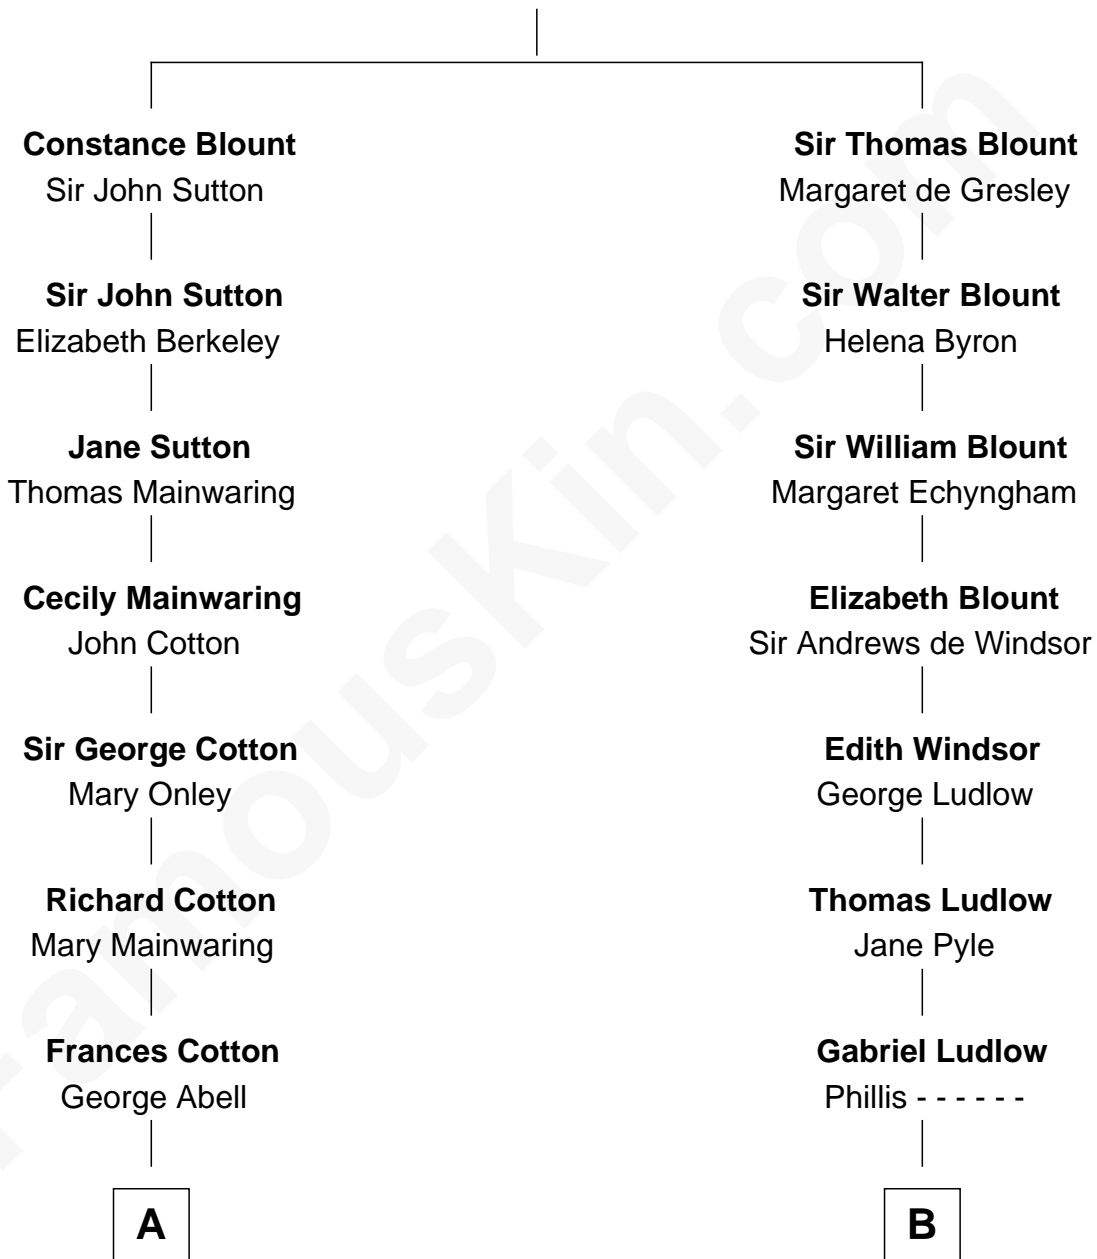

FamousKin.com Relationship Chart of

Lizzie Borden

Accused Murderess

16th cousin 2 times removed of

Edward Norton

Movie Actor

Sir Walter Blount

Sancha de Ayala

C

Edward Mower Norton

Lydia Robinson Rouse

Edward Norton

Movie Actor

FamousKin.com