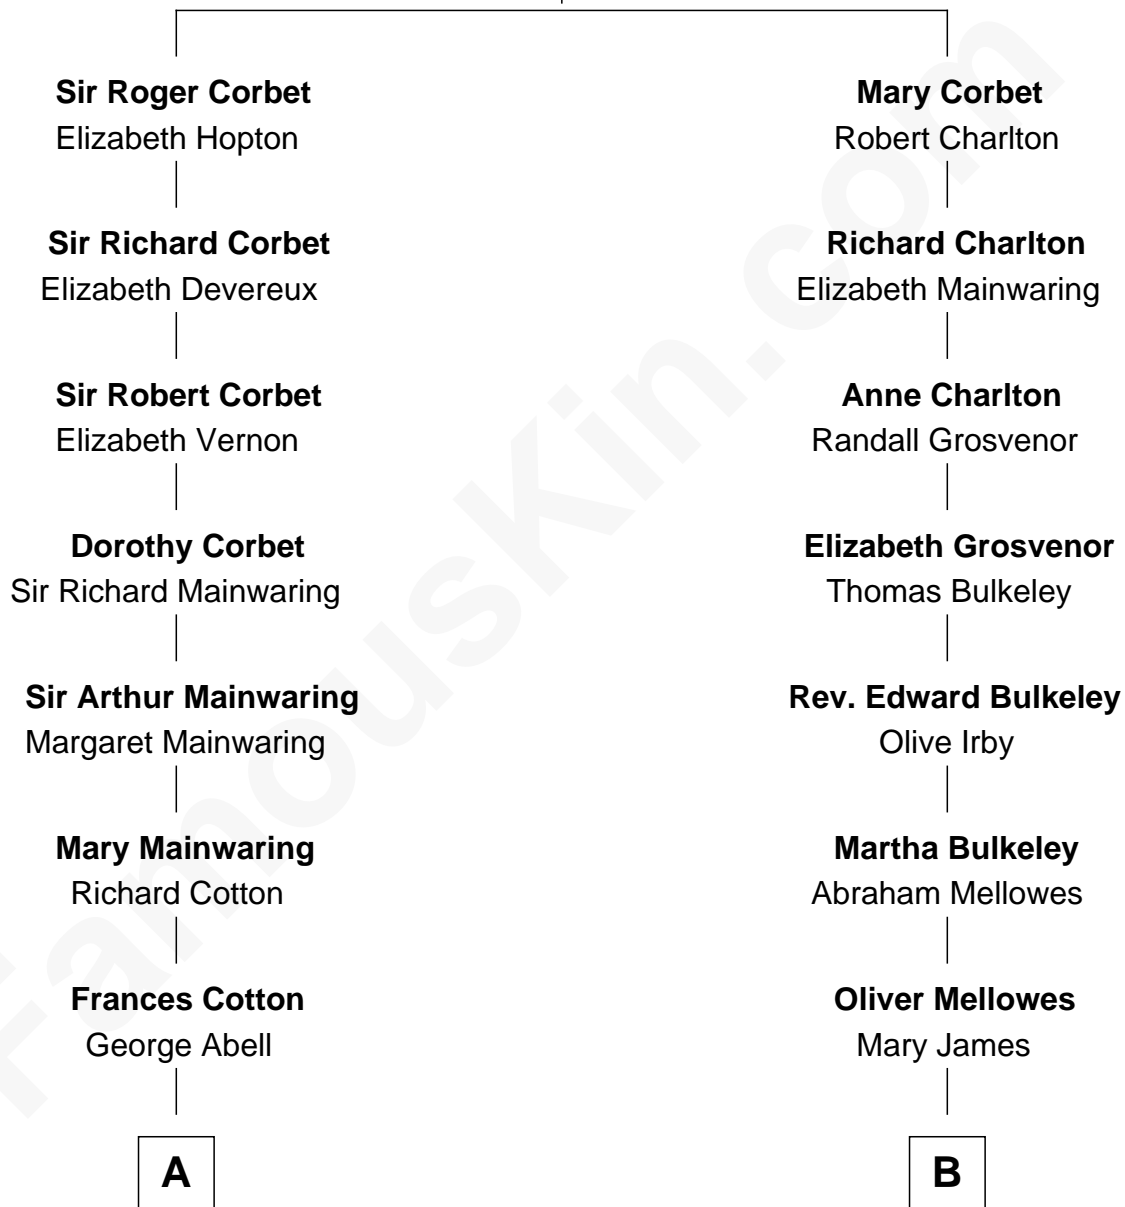

FamousKin.com Relationship Chart of

Lizzie Borden

Accused Murderess

16th cousin 2 times removed of

Edward Norton

Movie Actor

Sir Robert Corbet

Margaret - - - - -

C

Edward Mower Norton

Lydia Robinson Rouse

Edward Norton

Movie Actor

FamousKin.com