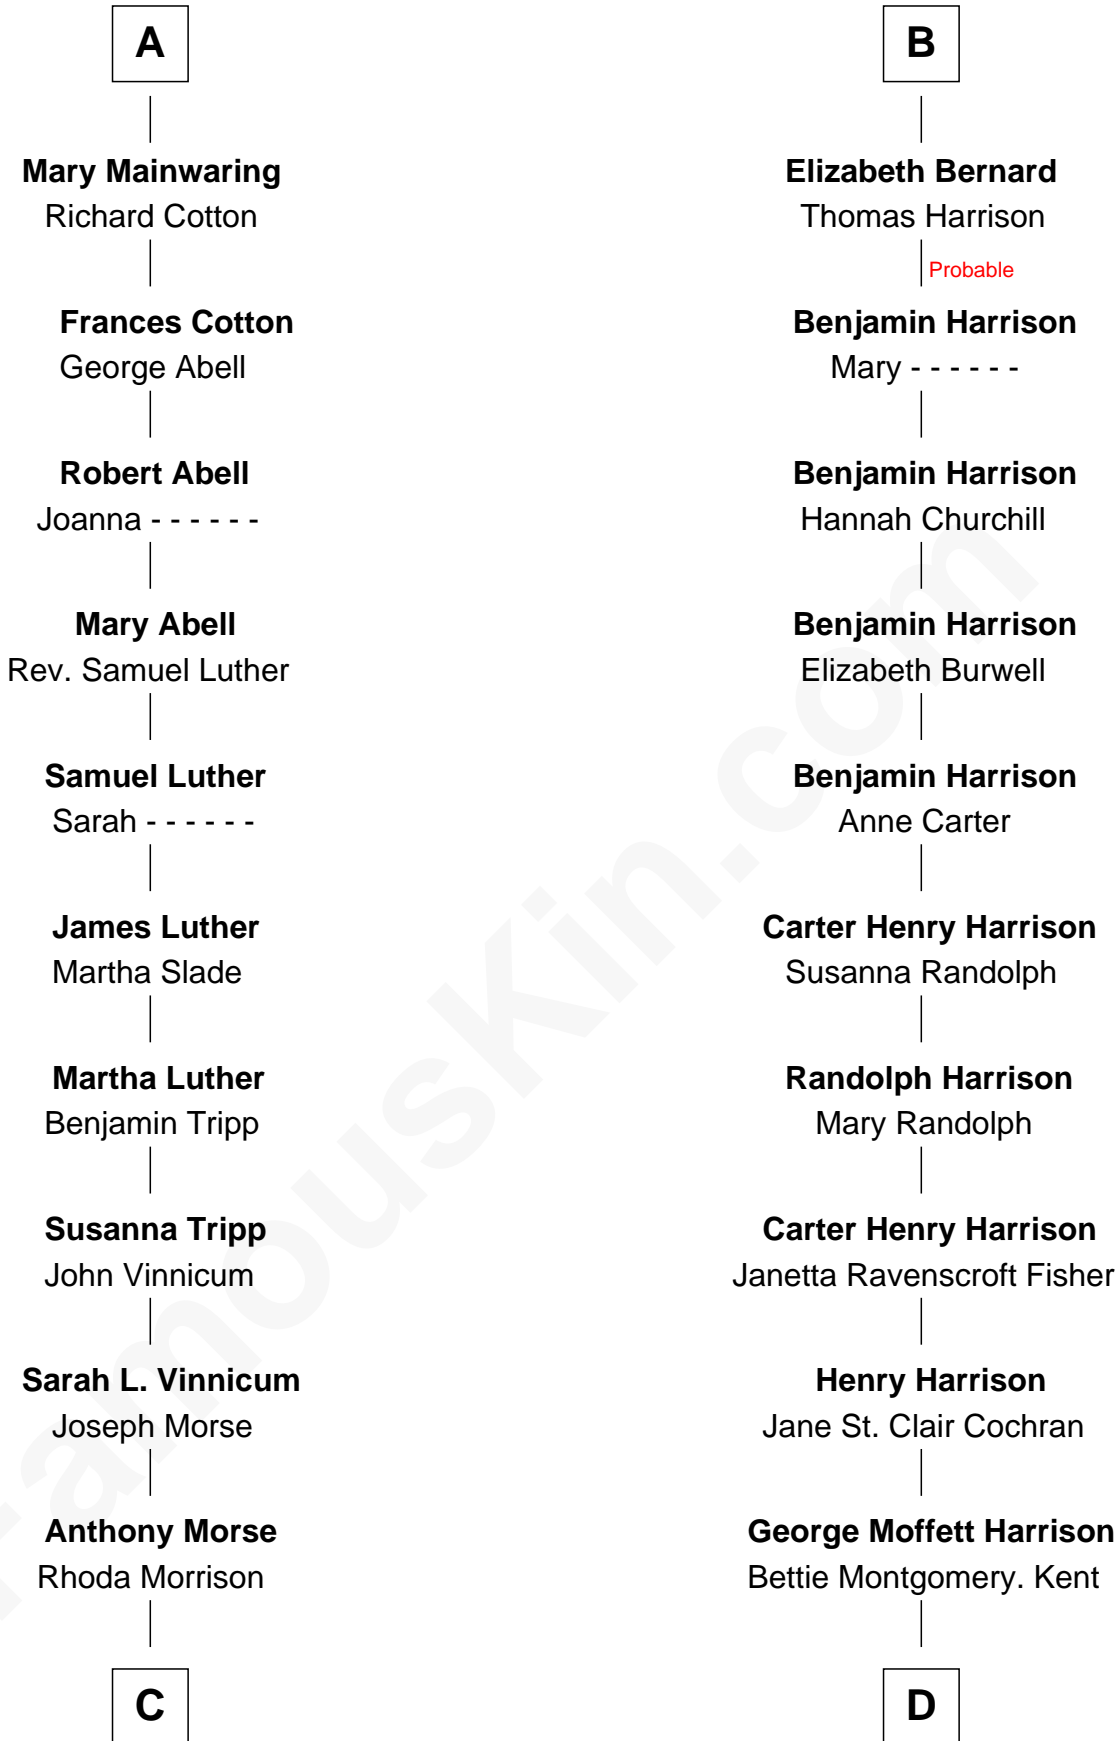

FamousKin.com Relationship Chart of

Lizzie Borden

Accused Murderess

18th cousin 2 times removed of

Edward Norton

Movie Actor

John de Welles

Maud de Roos

C

Sarah Anthony Morse
Andrew Jackson Borden

Lizzie Borden
Accused Murderess

D

Joseph Kent Harrison
Cornelia Long Somerville

Betty Kent Harrison
Edward Mower Norton

Edward Mower Norton
Lydia Robinson Rouse

Edward Norton
Movie Actor