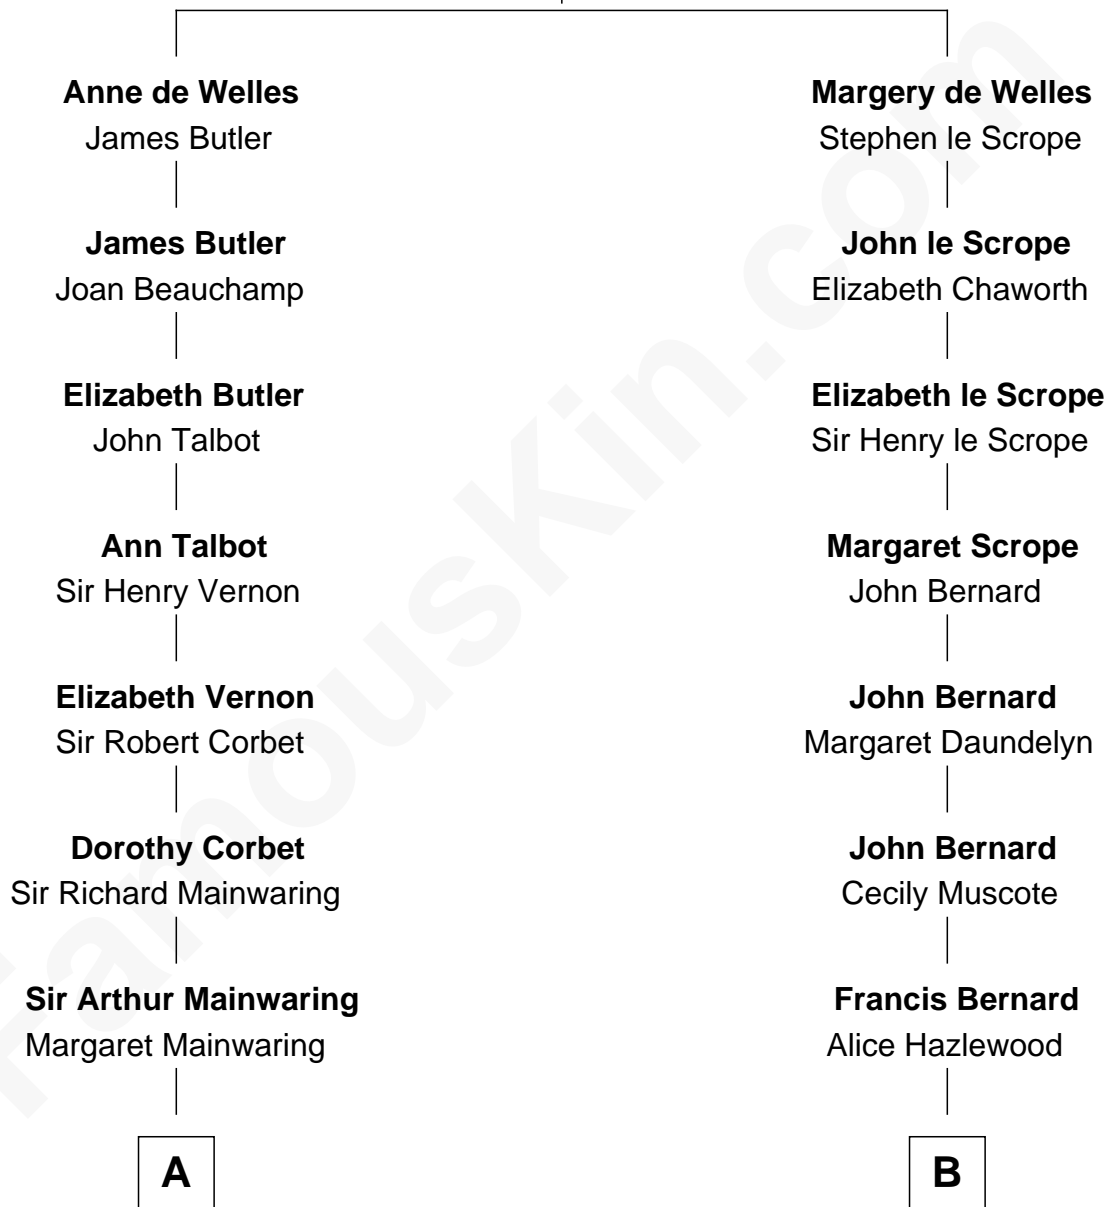

FamousKin.com Relationship Chart of

Lizzie Borden

Accused Murderess

18th cousin 2 times removed of

Edward Norton

Movie Actor

John de Welles

Maud de Roos

C

Sarah Anthony Morse
Andrew Jackson Borden

Lizzie Borden
Accused Murderess

D

Joseph Kent Harrison
Cornelia Long Somerville

Betty Kent Harrison
Edward Mower Norton

Edward Mower Norton
Lydia Robinson Rouse

Edward Norton
Movie Actor