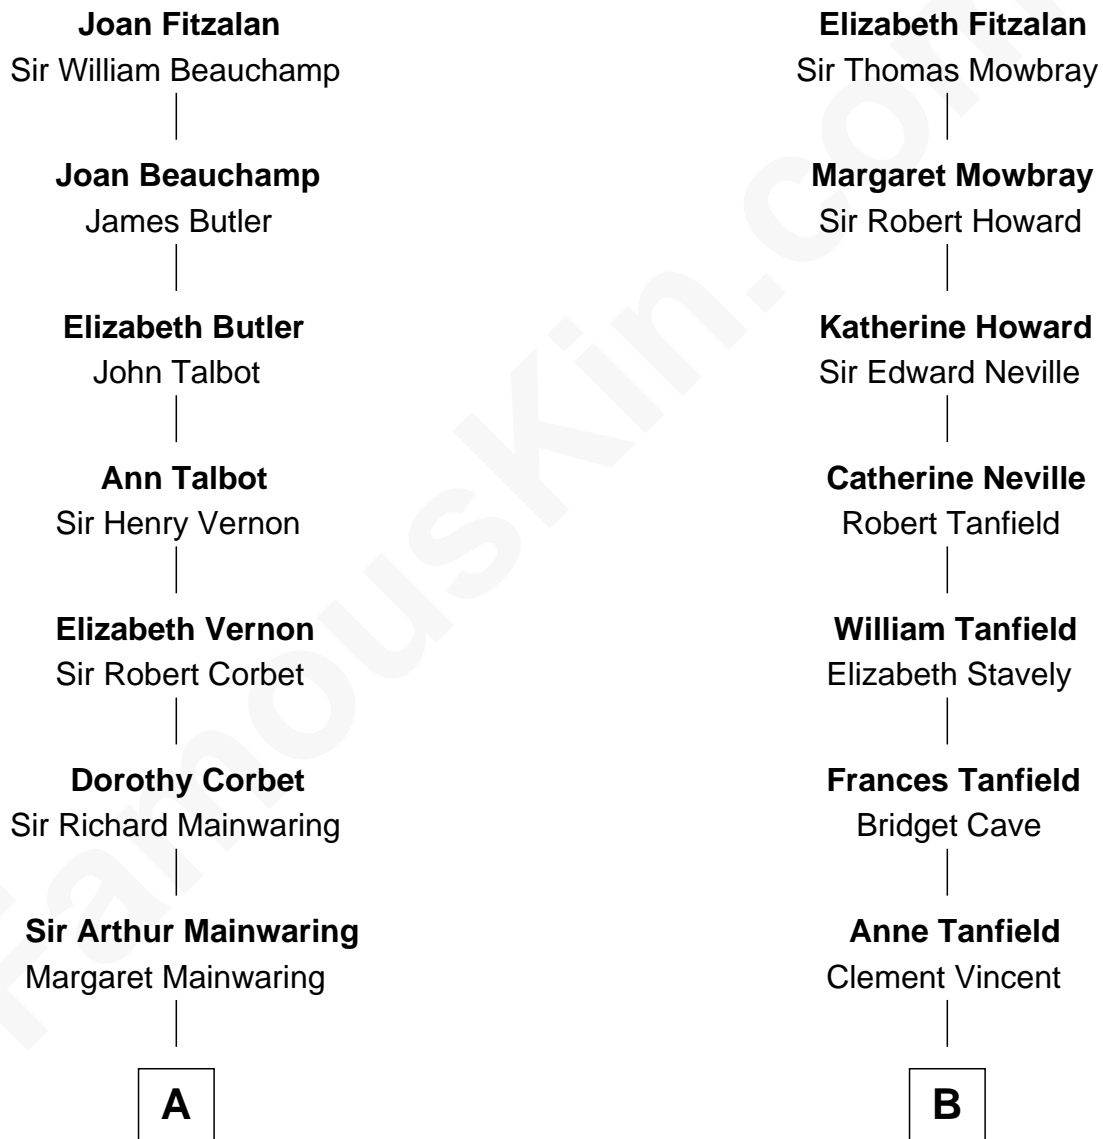

FamousKin.com Relationship Chart of

Lizzie Borden

Accused Murderess

18th cousin 2 times removed of

Edward Norton

Movie Actor

Sir Richard Fitzalan

Elizabeth de Bohun

C

Sarah Anthony Morse
Andrew Jackson Borden

Lizzie Borden
Accused Murderess

D

Joseph Kent Harrison
Cornelia Long Somerville

Betty Kent Harrison
Edward Mower Norton

Edward Mower Norton
Lydia Robinson Rouse

Edward Norton
Movie Actor