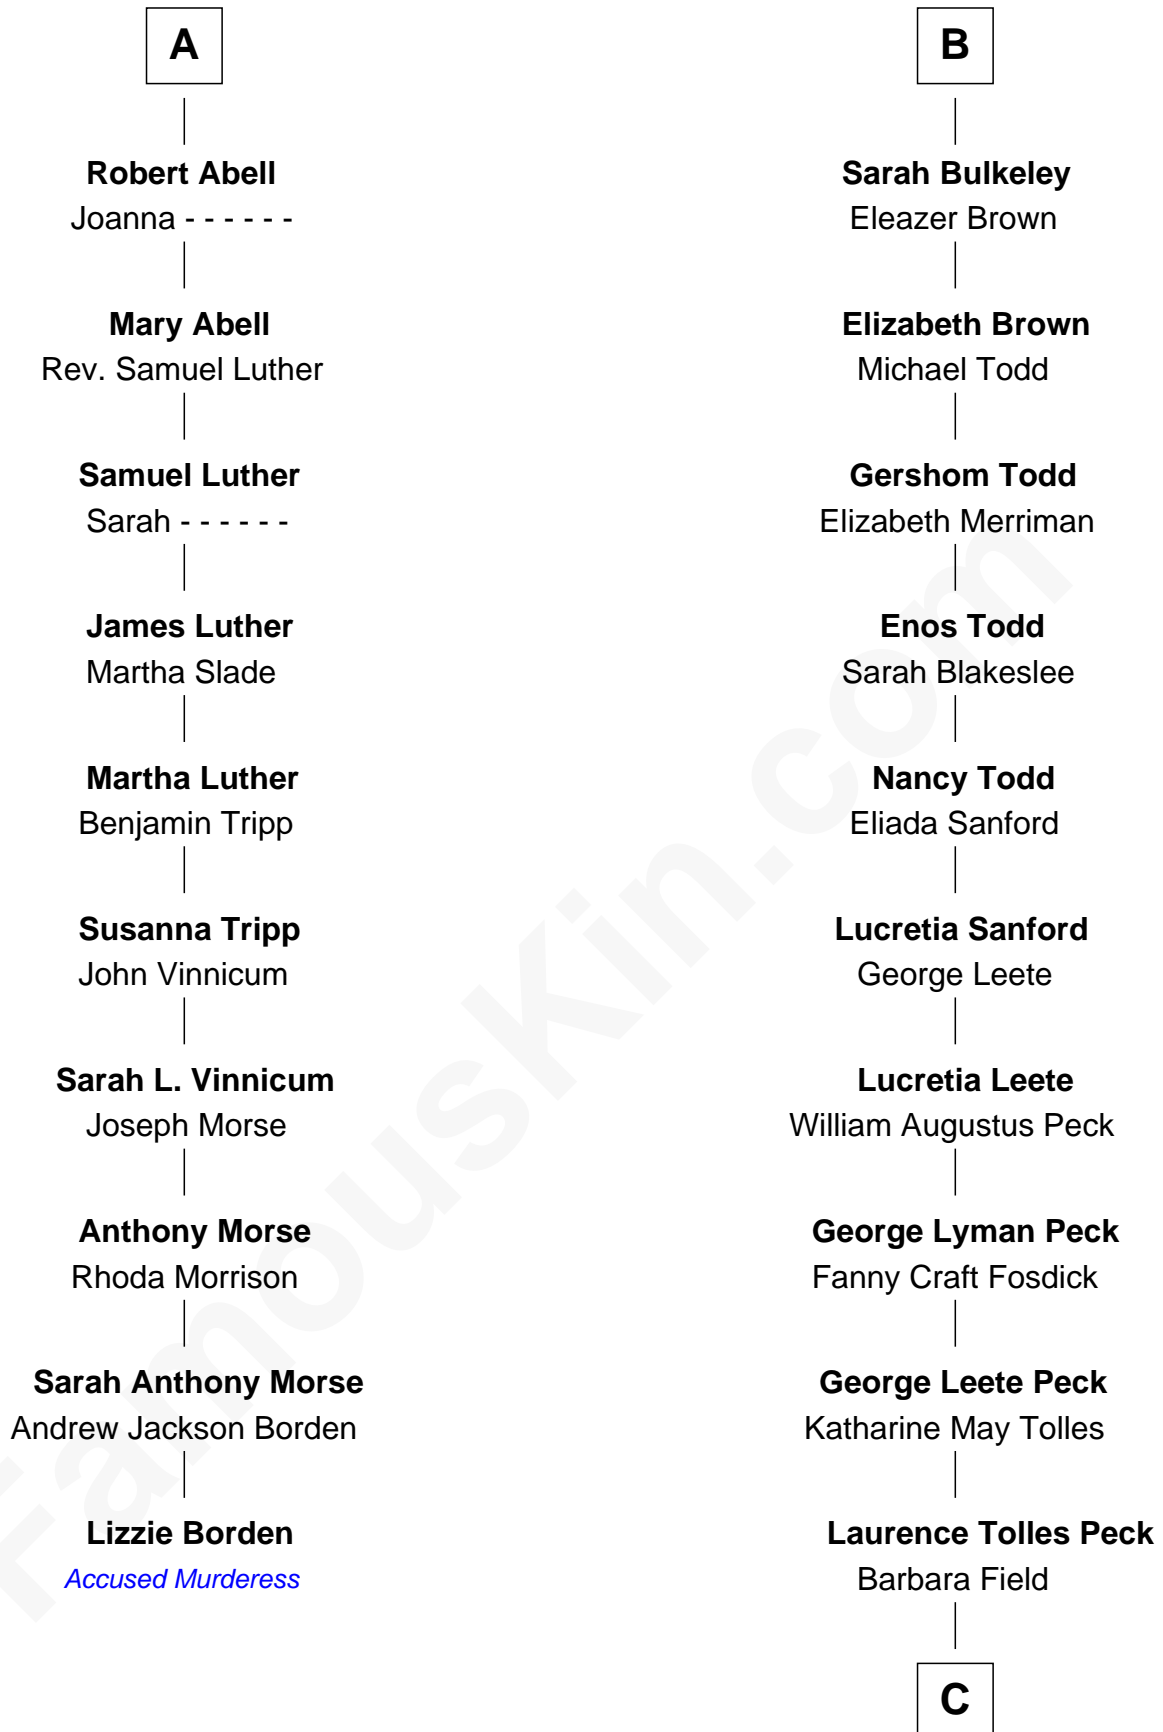

# FamousKin.com Relationship Chart of

**Lizzie Borden**

*Accused Murderess*

16th cousin 2 times removed of

**Mizuo Peck**

*TV and Movie Actress*

**Sir Robert Corbet**

Margaret - - - - -

**C**

George Leete Peck

Sanae Mizusawa

**Mizuo Peck**

*TV and Movie Actress*

FamousKin.com