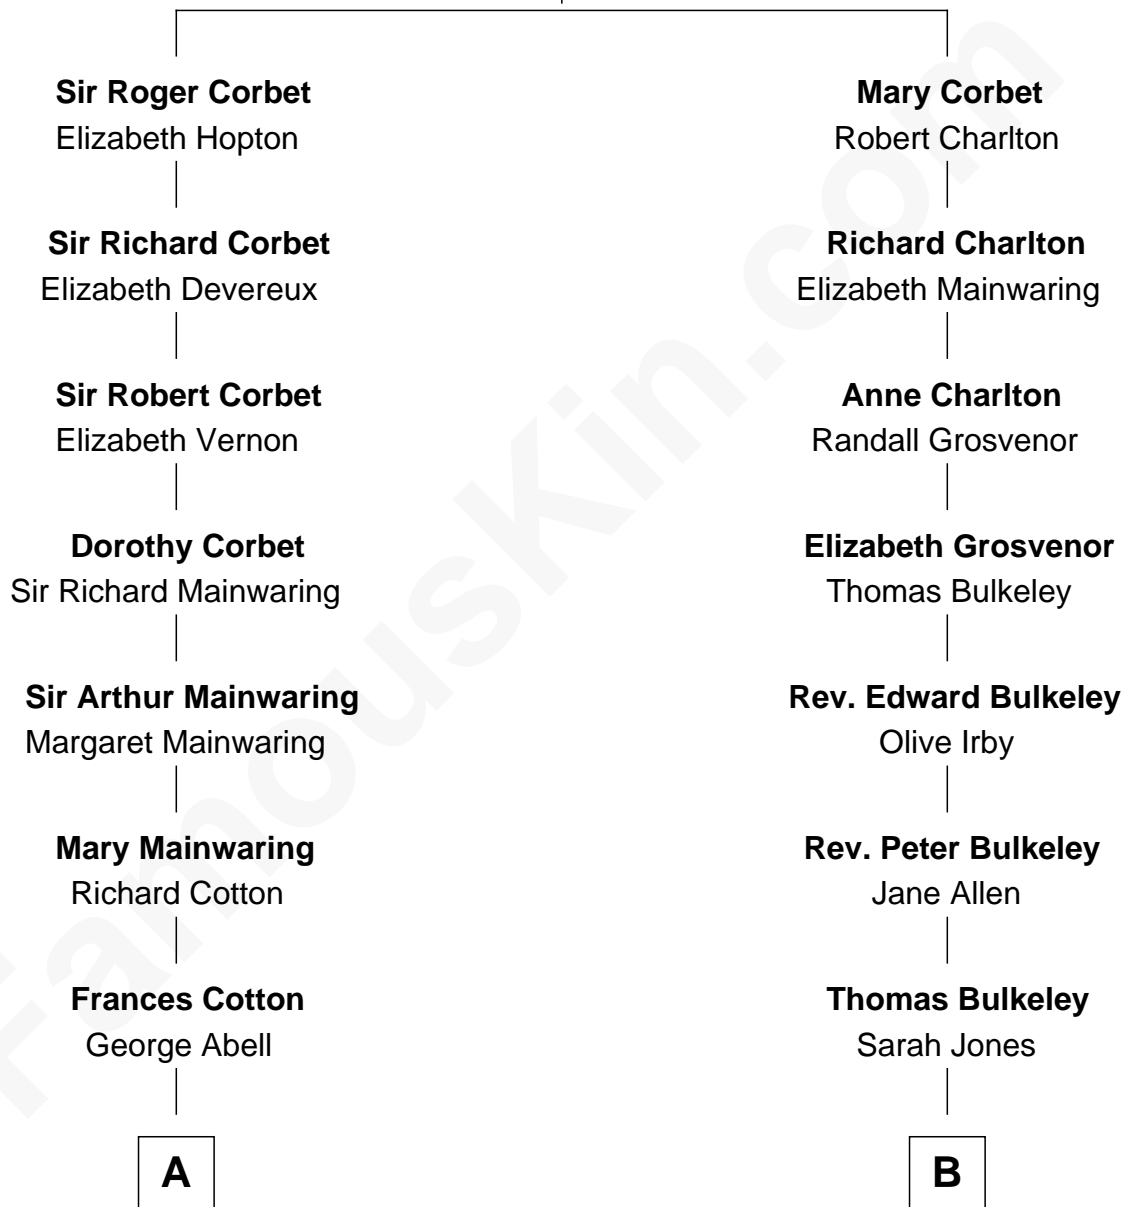

# FamousKin.com Relationship Chart of

**Lizzie Borden**

*Accused Murderess*

16th cousin 2 times removed of

**Mizuo Peck**

*TV and Movie Actress*

**Sir Robert Corbet**

Margaret - - - - -

**C**

George Leete Peck

Sanae Mizusawa

**Mizuo Peck**

*TV and Movie Actress*

FamousKin.com