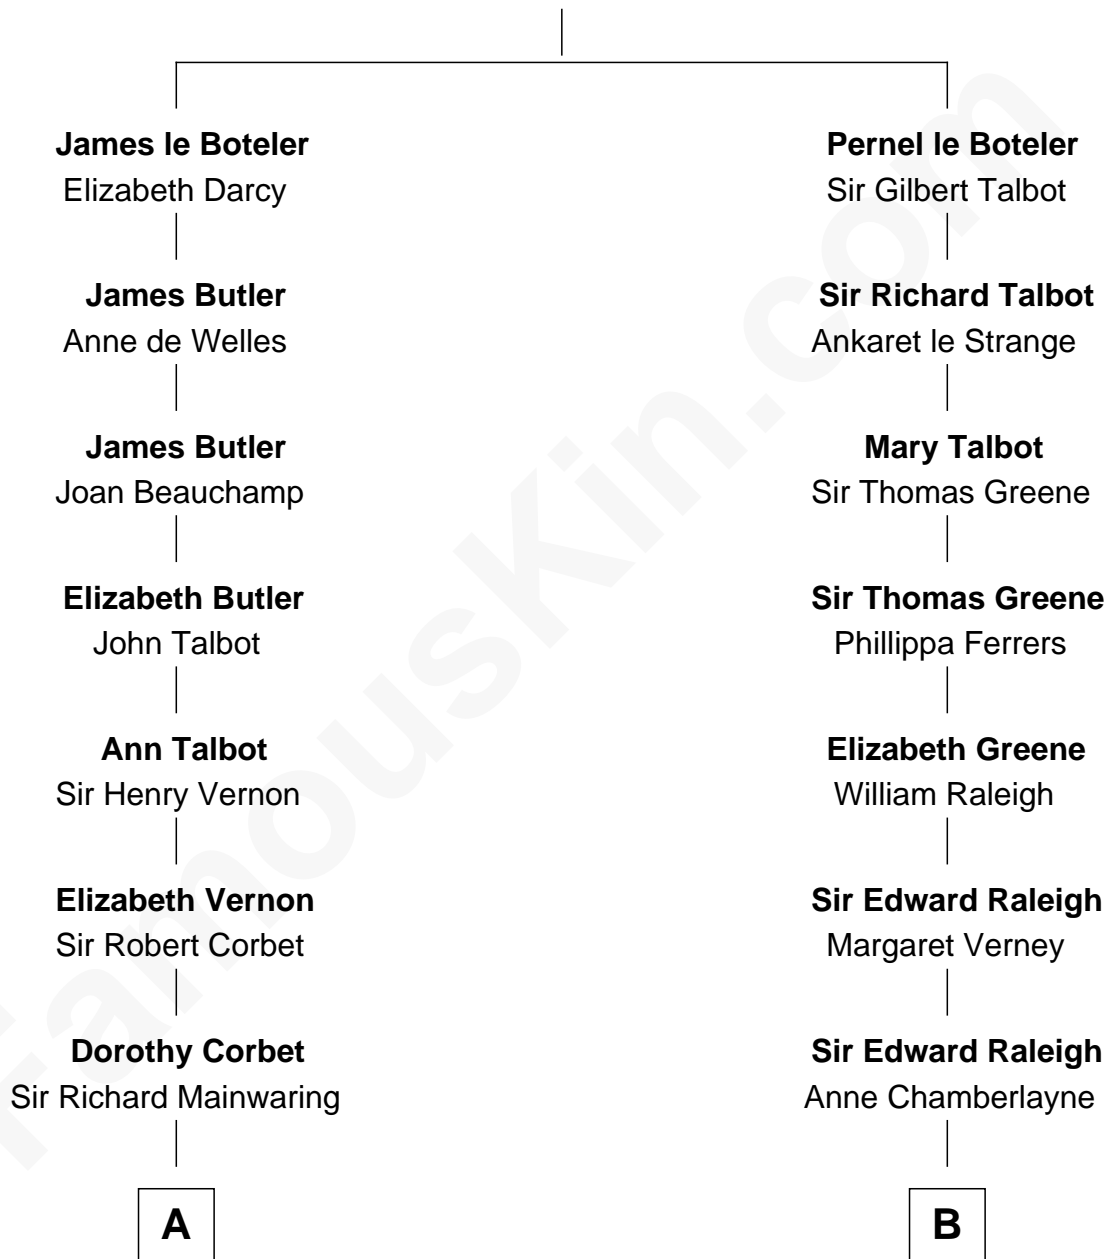

FamousKin.com Relationship Chart of

Lizzie Borden

Accused Murderess

19th cousin of

Oliver Wendell Holmes, Jr.

U.S. Supreme Court Justice

Sir James le Boteler

Eleanor de Bohun

C

Anthony Morse

Rhoda Morrison

Sarah Anthony Morse

Andrew Jackson Borden

Lizzie Borden

Accused Murderess

D