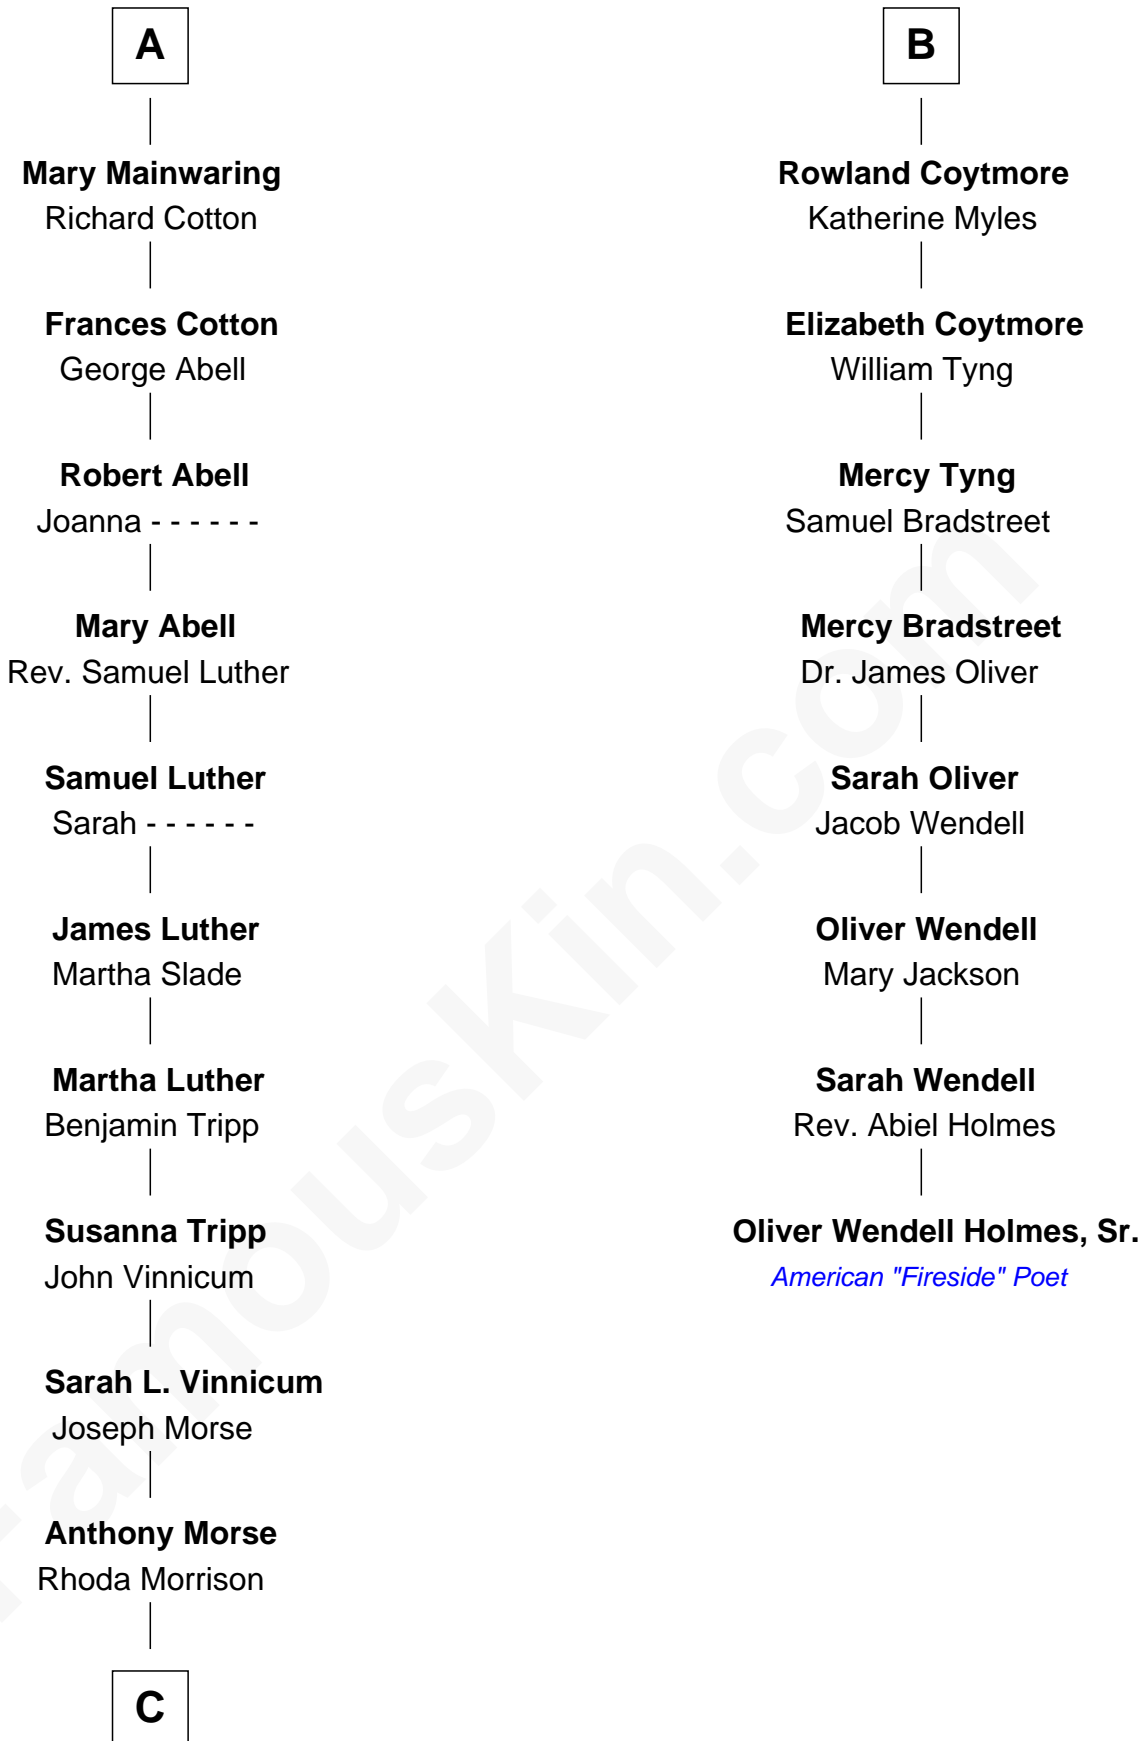

# FamousKin.com Relationship Chart of

**Lizzie Borden**

*Accused Murderess*

14th cousin 4 times removed of

**Oliver Wendell Holmes, Sr.**

*American "Fireside" Poet*

**Sir Richard Fitzalan**

Elizabeth de Bohun

**Joan Fitzalan**  
Sir William Beauchamp

**Joan Beauchamp**  
James Butler

**Elizabeth Butler**  
John Talbot

**Ann Talbot**  
Sir Henry Vernon

**Elizabeth Vernon**  
Sir Robert Corbet

**Dorothy Corbet**  
Sir Richard Mainwaring

**Sir Arthur Mainwaring**  
Margaret Mainwaring

**A**

**Elizabeth Fitzalan**  
Sir Robert Goushill

**Joan Goushill**  
Sir Thomas Stanley

**Margaret Stanley**  
Sir William Troutbeck

**Joan Troutbeck**  
Sir William Griffith

**Sir William Griffith**  
Jane Stradling

**Dorothy Griffith**  
William Williams

**Jane Williams**  
William Coytmore

**B**

**C**

—  
**Sarah Anthony Morse**  
Andrew Jackson Borden

—  
**Lizzie Borden**  
*Accused Murderess*