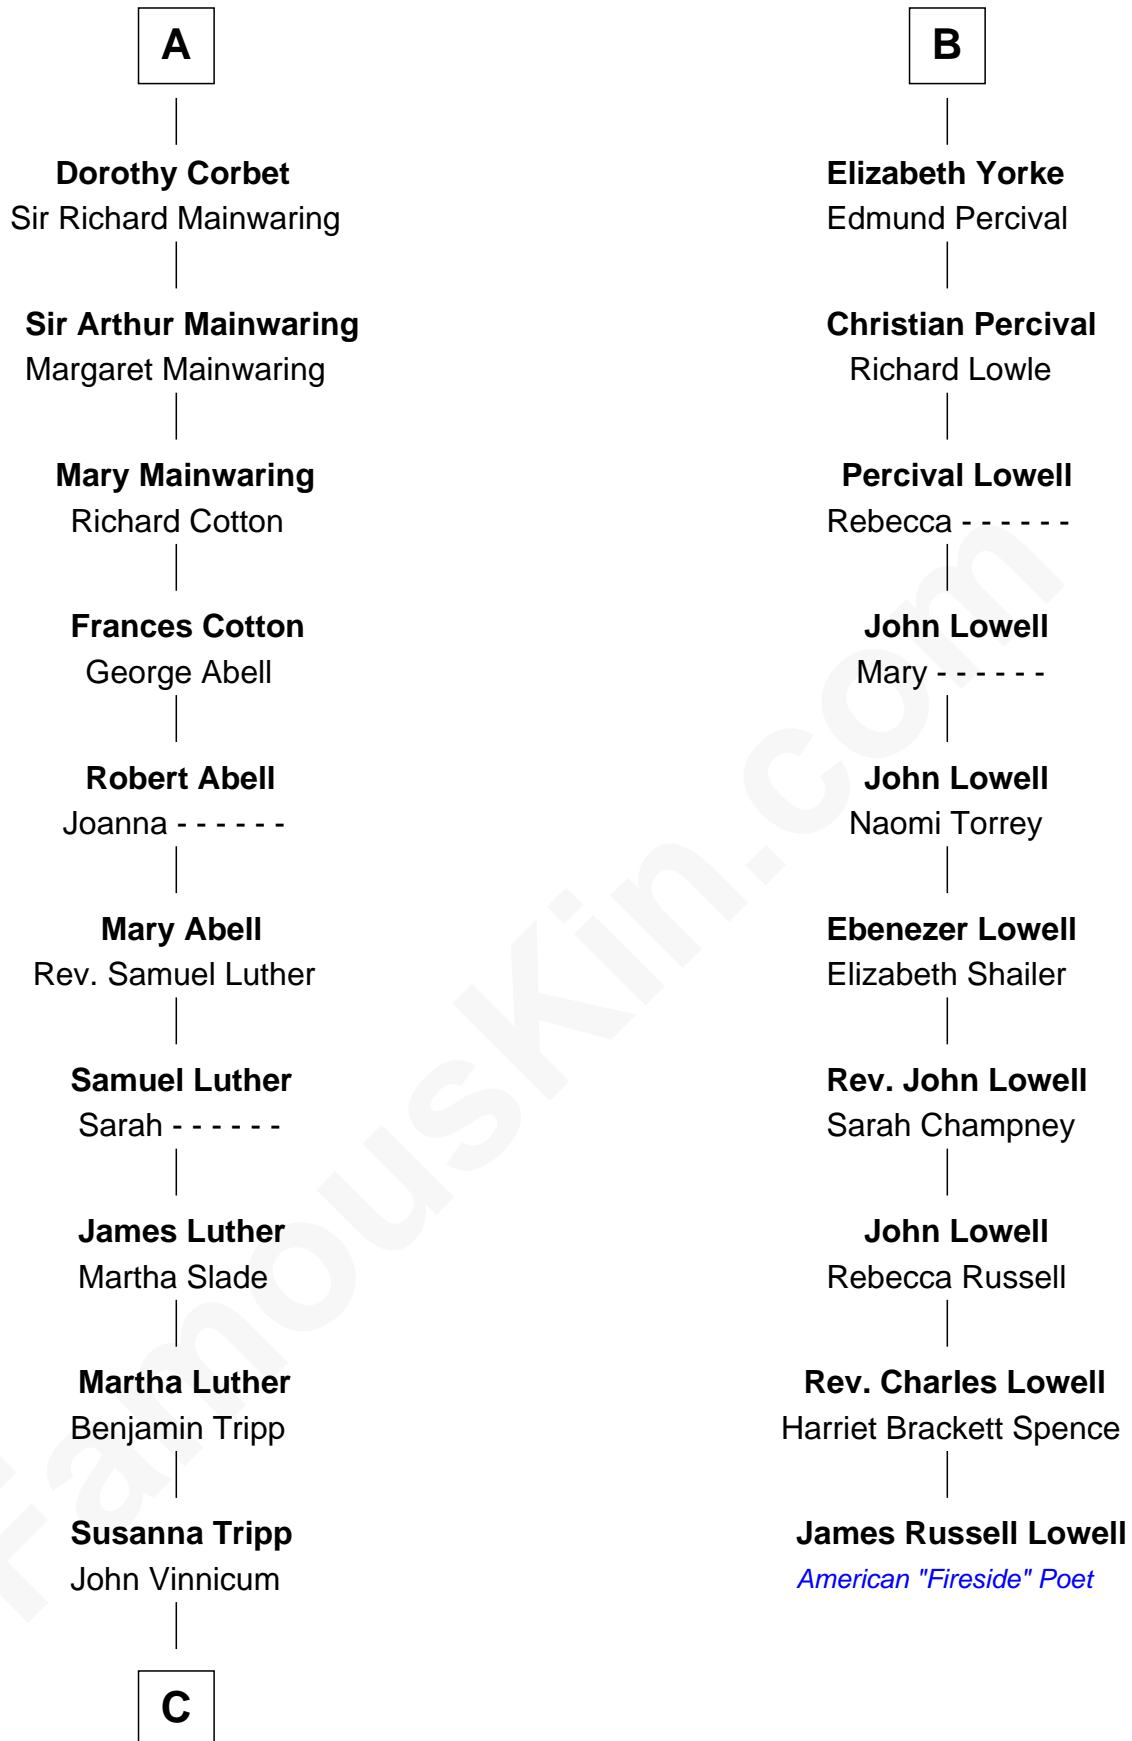

FamousKin.com Relationship Chart of

Lizzie Borden

Accused Murderess

16th cousin 4 times removed of

James Russell Lowell

American "Fireside" Poet

Humphrey de Bohun

Elizabeth Plantagenet

Eleanor de Bohun
Sir James le Boteler

James le Boteler
Elizabeth Darcy

James Butler
Anne de Welles

James Butler
Joan Beauchamp

Elizabeth Butler
John Talbot

Ann Talbot
Sir Henry Vernon

Elizabeth Vernon
Sir Robert Corbet

A

Margaret de Bohun
Sir Hugh de Courtnay

Elizabeth de Courtnay
Sir Andrew Luttrell

Sir Hugh Luttrell
Catherine de Beaumont

Sir John Luttrell
Margaret Touchet

Sir James Luttrell
Elizabeth Courtnay

Sir Hugh Luttrell
Margaret Hill

Eleanor Luttrell
Roger Yorke

B

FamousKin.com