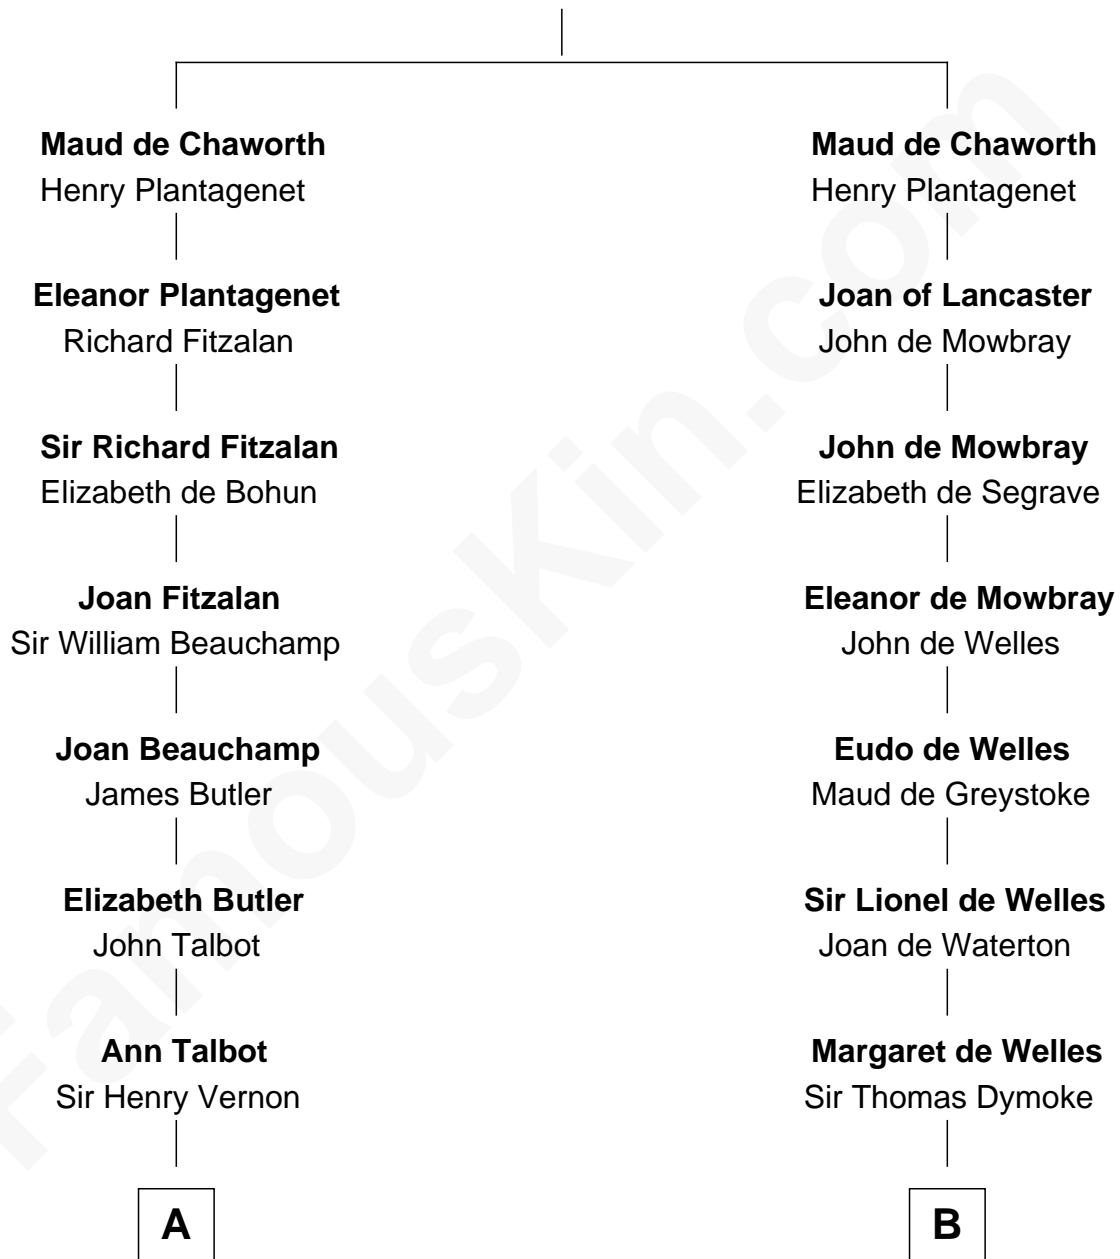

FamousKin.com Relationship Chart of

Lizzie Borden

Accused Murderess

18th cousin 3 times removed of

Ichabod Goodwin

27th Governor of New Hampshire

Sir Patrick de Chaworth

Isabella de Beauchamp

C

Susanna Tripp
John Vinnicum

Sarah L. Vinnicum
Joseph Morse

Anthony Morse
Rhoda Morrison

Sarah Anthony Morse
Andrew Jackson Borden

Lizzie Borden
Accused Murderess

D

Samuel Goodwin
Anna Thompson Gerrish

Ichabod Goodwin
27th Governor of New Hampshire

FamousKin.com