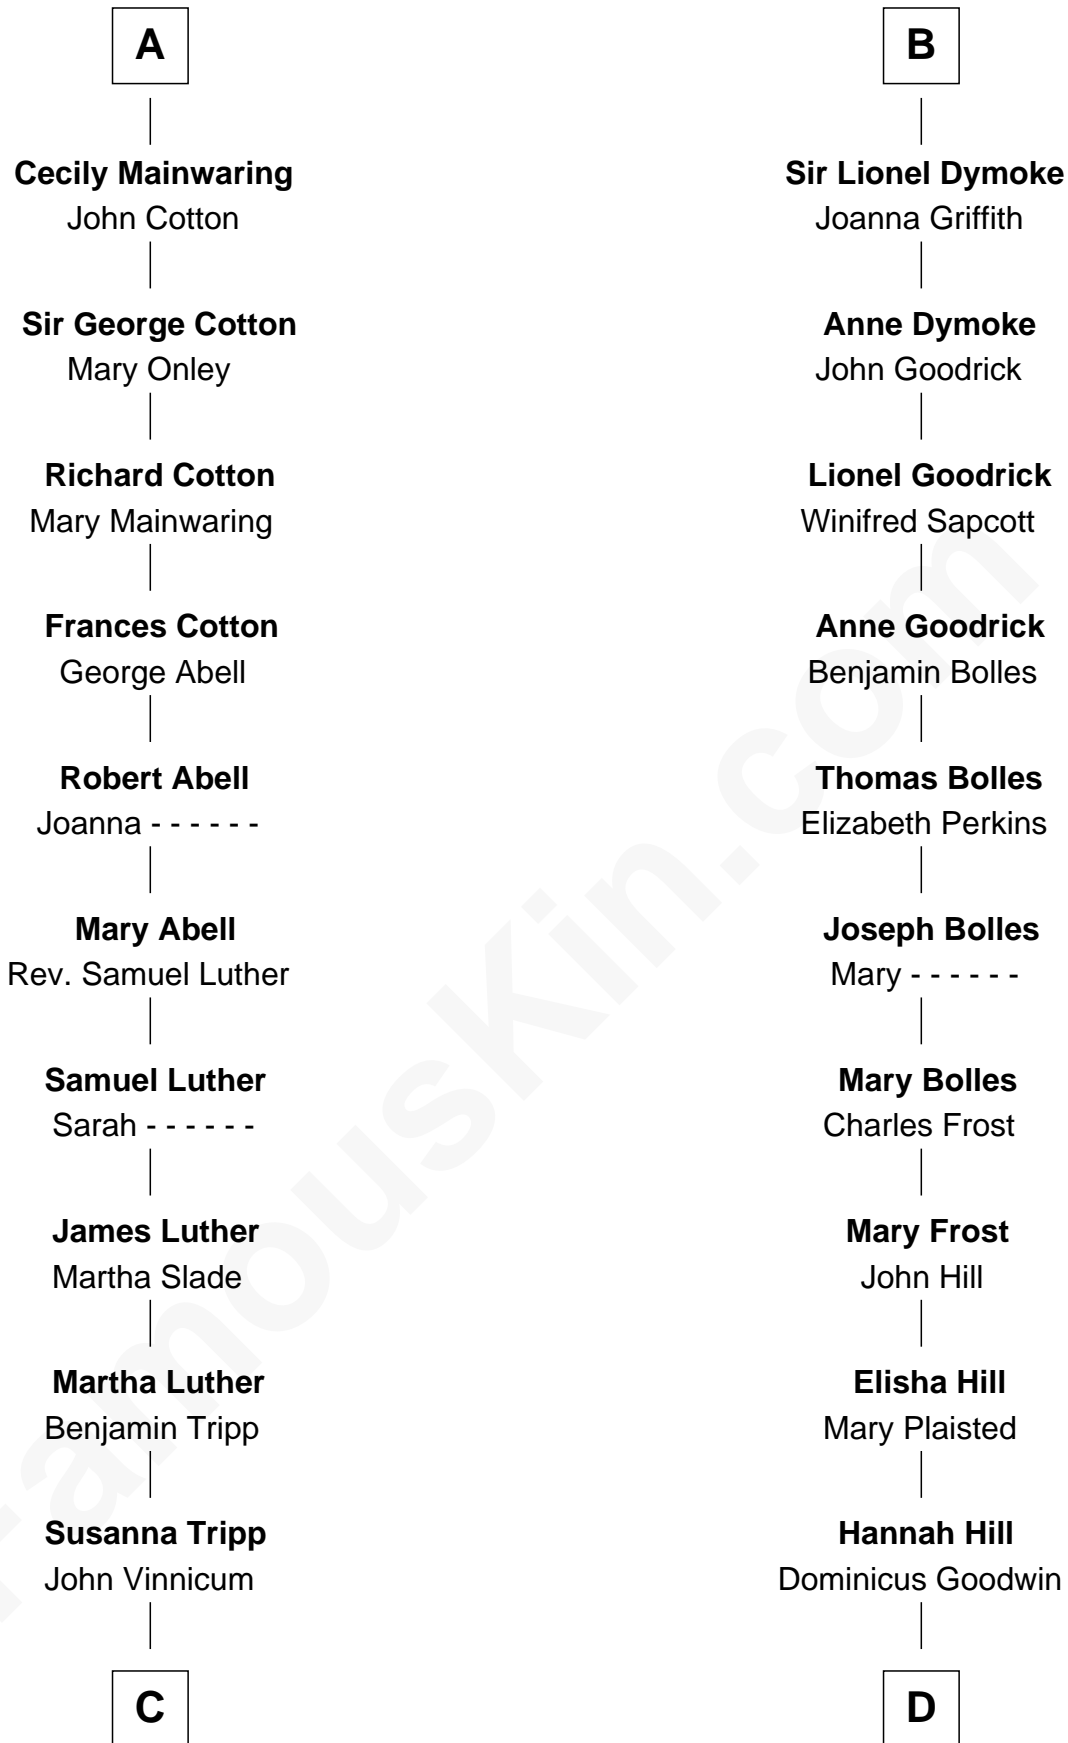

FamousKin.com Relationship Chart of

Lizzie Borden

Accused Murderess

18th cousin 2 times removed of

Ichabod Goodwin

27th Governor of New Hampshire

Isabella de Beauchamp

with husband
Sir Hugh le Despencer

John de Mowbray
Elizabeth de Segrave

Alice le Despenser
Sir John Sutton

Eleanor de Mowbray
John de Welles

Sir John Sutton
Constance Blount

Eudo de Welles
Maud de Greystoke

Sir John Sutton
Elizabeth Berkeley

Sir Lionel de Welles
Joan de Waterton

Jane Sutton
Thomas Mainwaring

Margaret de Welles
Sir Thomas Dymoke

A

B

FamousKin.com