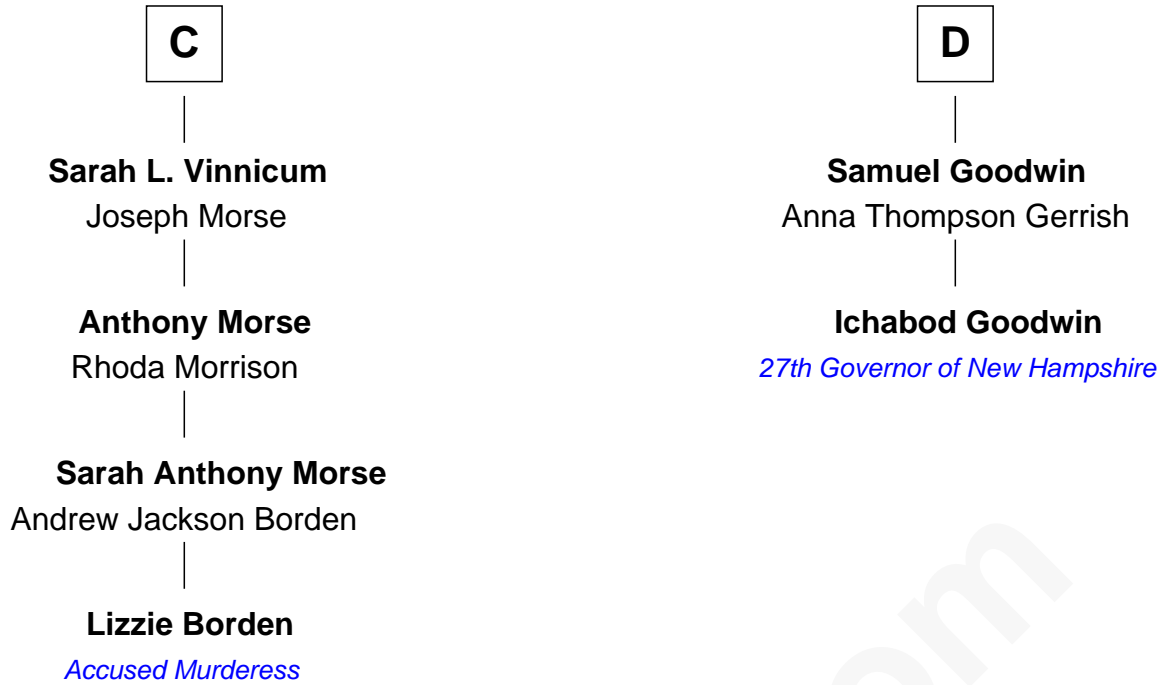

FamousKin.com Relationship Chart of

Lizzie Borden

Accused Murderess

18th cousin 2 times removed of

Ichabod Goodwin

27th Governor of New Hampshire

Isabella de Beauchamp

with husband
Sir Hugh le Despencer

John de Mowbray
Elizabeth de Segrave

Alice le Despenser
Sir John Sutton

Eleanor de Mowbray
John de Welles

Sir John Sutton
Constance Blount

Eudo de Welles
Maud de Greystoke

Sir John Sutton
Elizabeth Berkeley

Sir Lionel de Welles
Joan de Waterton

Jane Sutton
Thomas Mainwaring

Margaret de Welles
Sir Thomas Dymoke

A

B

FamousKin.com