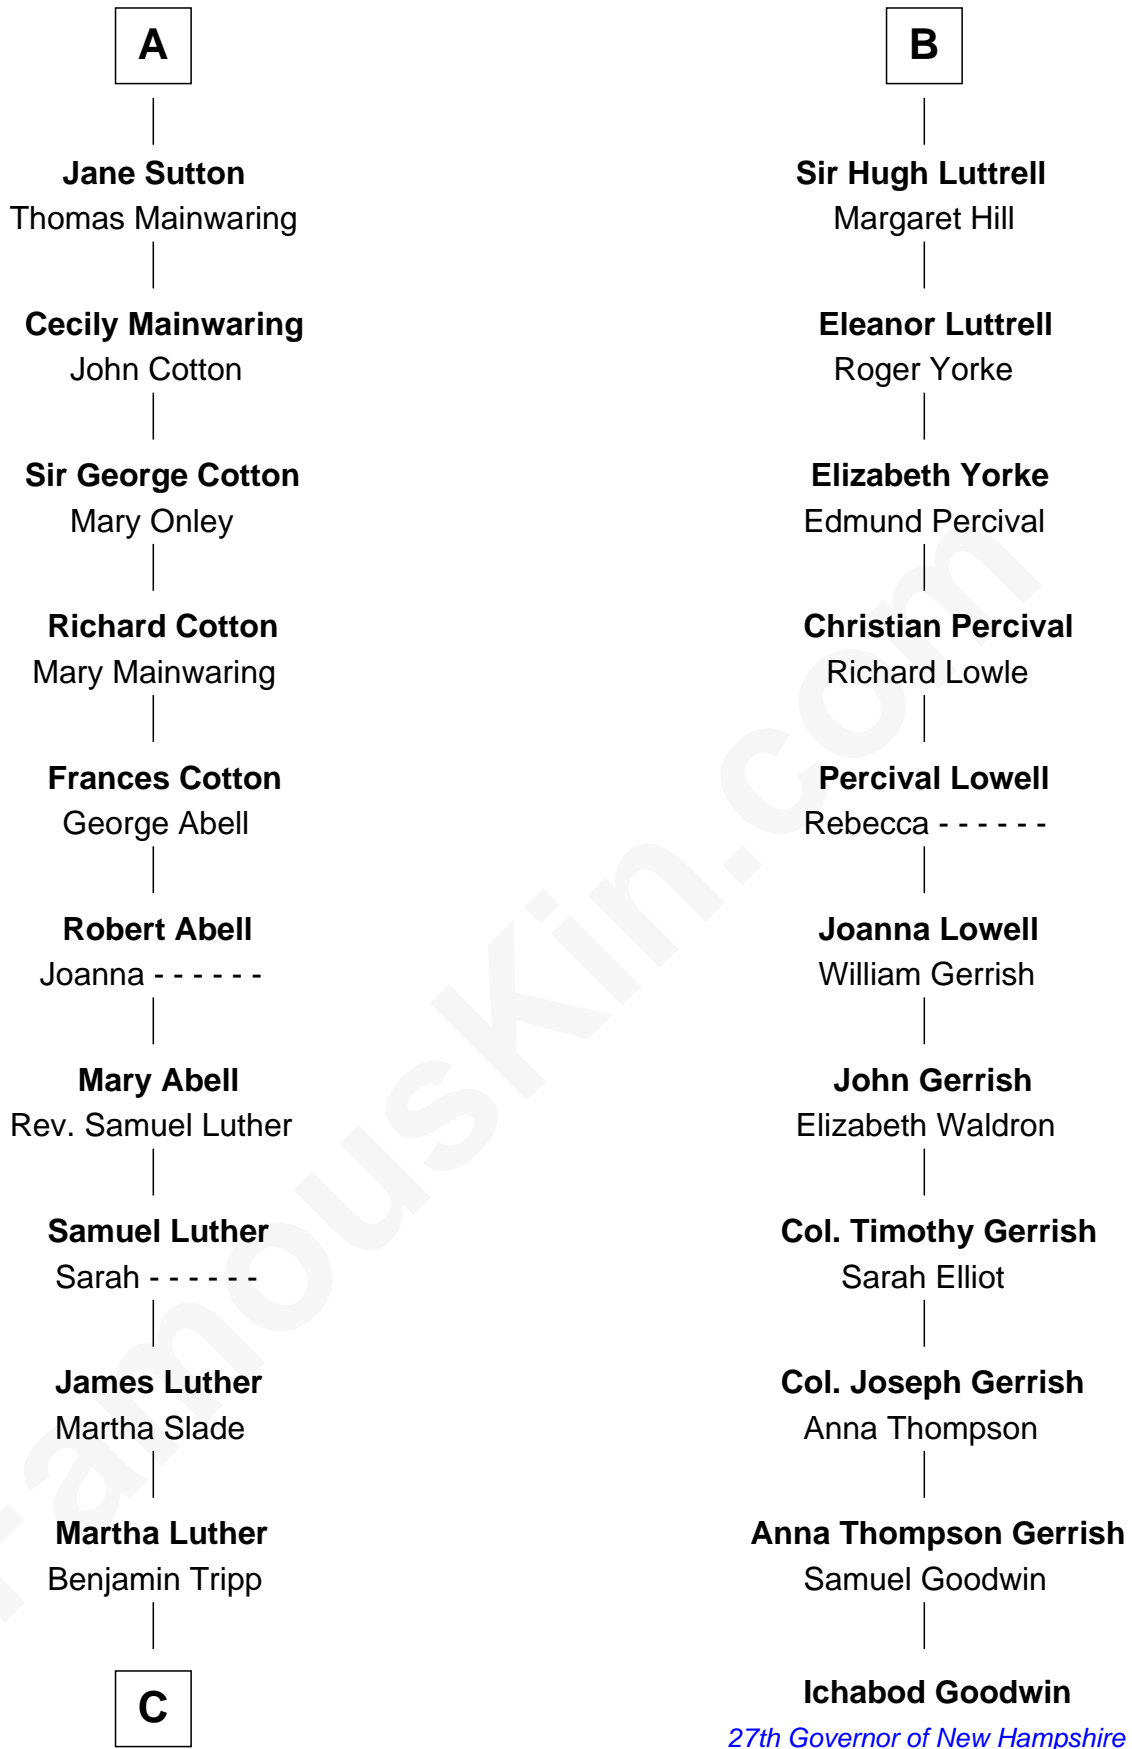

FamousKin.com Relationship Chart of

Lizzie Borden

Accused Murderess

17th cousin 4 times removed of

Ichabod Goodwin

27th Governor of New Hampshire

Sir Hugh le Despencer

Aveline Basset

Catherine de Beaumont

Sir John Luttrell

Margaret Touchet

Sir James Luttrell

Elizabeth Courtenay

B

C

—
Susanna Tripp

Accused Murderess

FamousKin.com