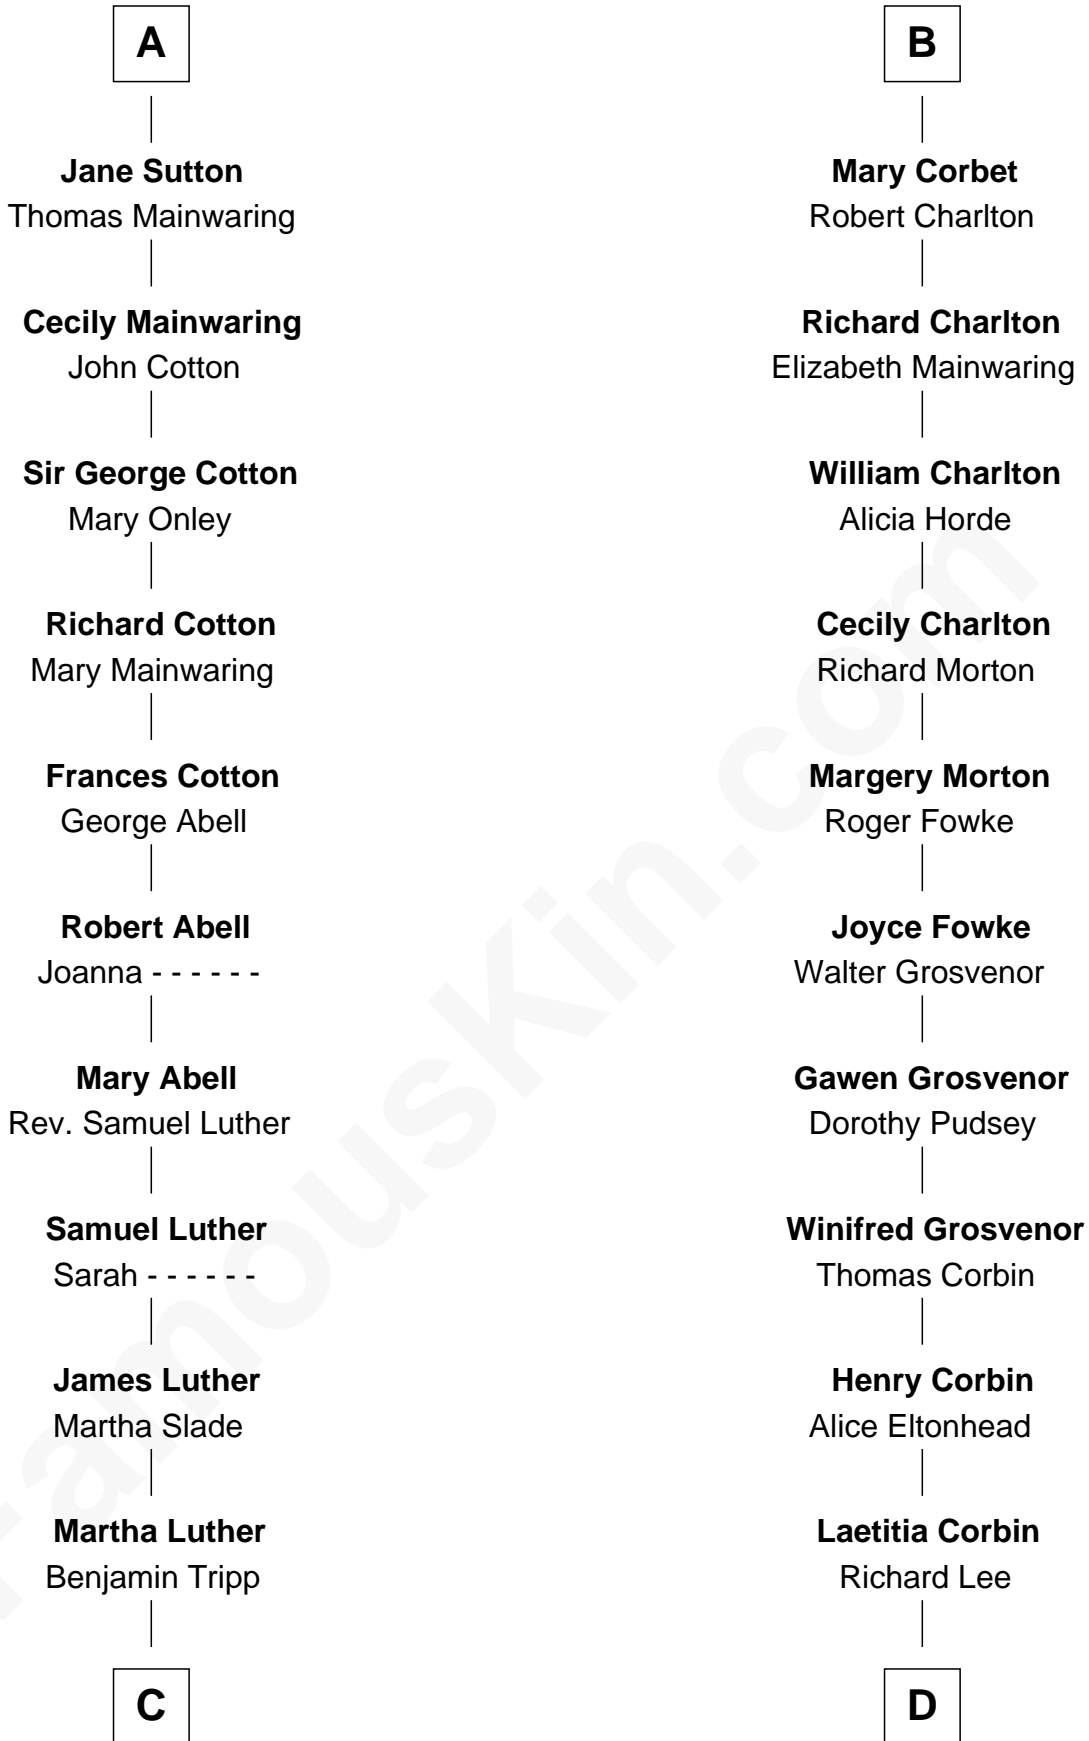

FamousKin.com Relationship Chart of

Lizzie Borden

Accused Murderess

18th cousin 3 times removed of

Richard Henry Lee

Signer of the Declaration of Independence

Hugh de Kevelioc
Bertrade de Montfort

Agnes of Chester
Sir William de Ferrers

Sir William de Ferrers
Margaret de Quincy

Joan de Ferrers
Sir Thomas de Berkeley

Sir Maurice de Berkeley
Eve la Zouche

Thomas de Berkeley
Katherine de Clyvedon

Sir John Berkeley
Elizabeth Betteshorne

Elizabeth Berkeley
Sir John Sutton

A

Mabel of Chester
William d'Aubeny

Nichole d'Aubeny
Sir Roger de Somery

Maud de Somery
Sir Henry de Erdington

Sir Henry de Erdington
Joan de Wolvey

Sir Giles de Erdington
Elizabeth de Tolthorpe

Margaret de Erdington
Sir Roger Corbet

Sir Robert Corbet
Margaret - - - - -

B

C

Susanna Tripp
John Vinnicum

Sarah L. Vinnicum
Joseph Morse

Anthony Morse
Rhoda Morrison

Sarah Anthony Morse
Andrew Jackson Borden

Lizzie Borden
Accused Murderess