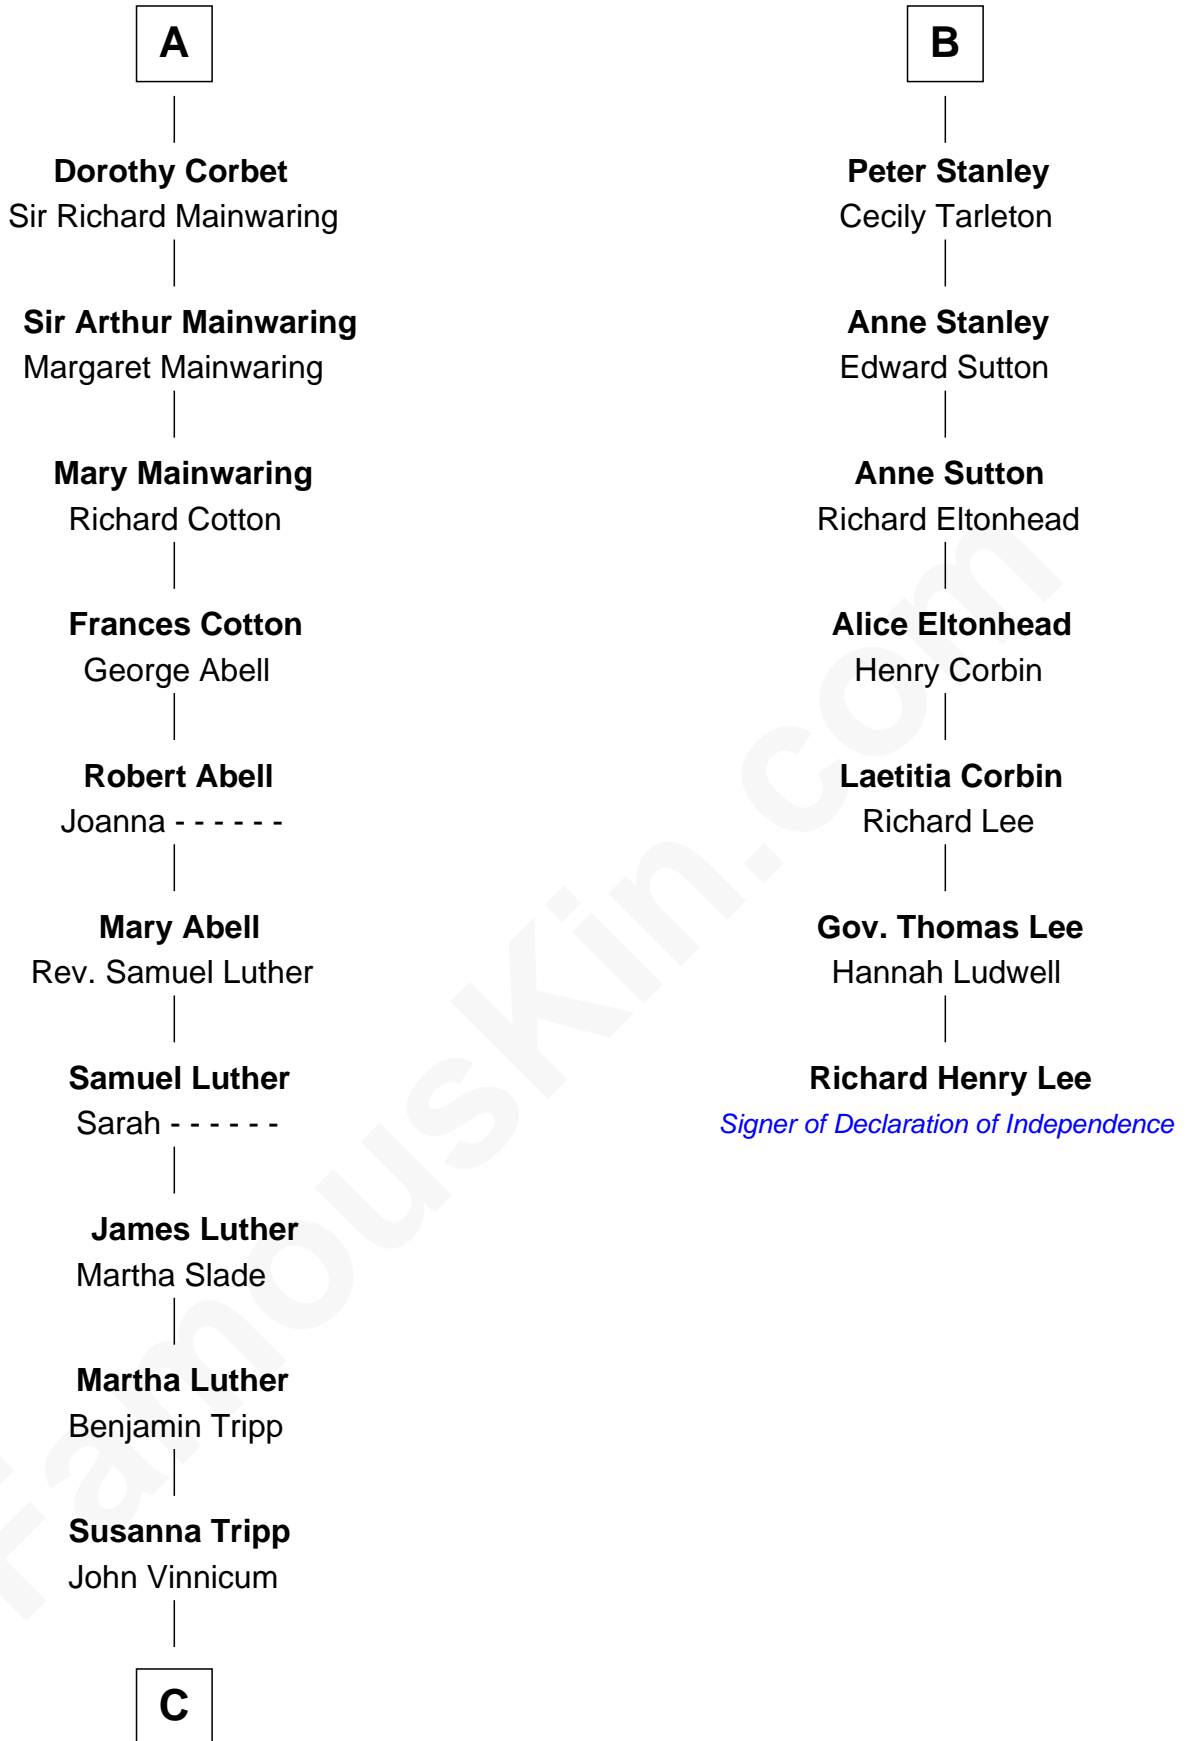

FamousKin.com Relationship Chart of

Lizzie Borden

Accused Murderess

13th cousin 7 times removed of

Richard Henry Lee

Signer of the Declaration of Independence

Ralph de Stafford

with wife
Margaret de Audley

William Stanley

Anne Ferrers

Sir Walter Devereux

William Stanley

Alice Hoghton

Elizabeth Devereux

Sir Richard Corbet

Sir William Stanley

Agnes Grosvenor

Sir Robert Corbet

Elizabeth Vernon

Sir William Stanley

Anne Harington

A

B

C

—
Sarah L. Vinnicum

Joseph Morse

—
Anthony Morse

Rhoda Morrison

—
Sarah Anthony Morse

Andrew Jackson Borden

—
Lizzie Borden

Accused Murderess