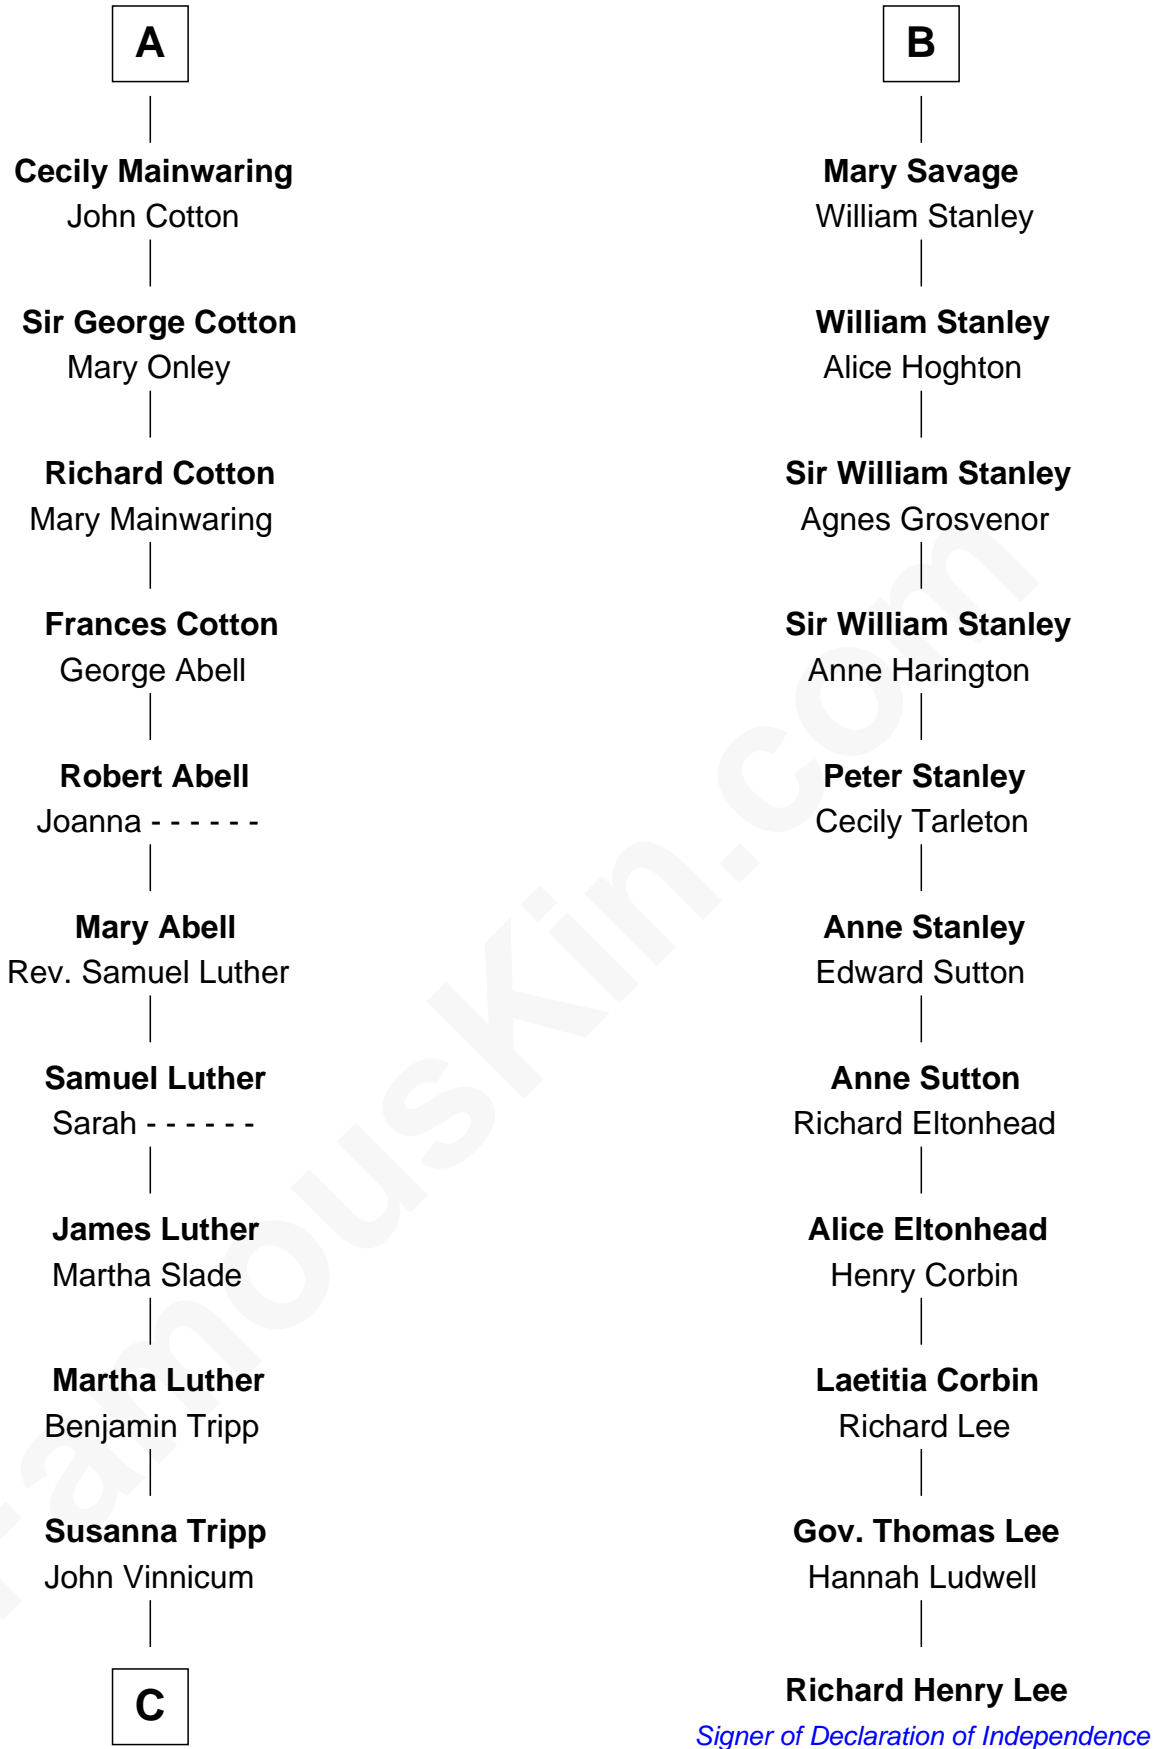

FamousKin.com Relationship Chart of

Lizzie Borden

Accused Murderess

17th cousin 3 times removed of

Richard Henry Lee

Signer of the Declaration of Independence

Sir Roger de Quincy

Helen of Galloway

Alan la Zouche

Sir Roger la Zouche

Ela Longespee

Sir Alan la Zouche

Eleanor de Segrave

Maude la Zouche

Sir Robert de Holland

Maude de Holland

Sir Thomas de Swinnerton

Sir Robert de Swinnerton

Elizabeth de Beke

Maud de Swinnerton

Sir John Savage

B

C

—
Sarah L. Vinnicum

Joseph Morse

—
Anthony Morse

Rhoda Morrison

—
Sarah Anthony Morse

Andrew Jackson Borden

—
Lizzie Borden

Accused Murderess

FamousKin.com