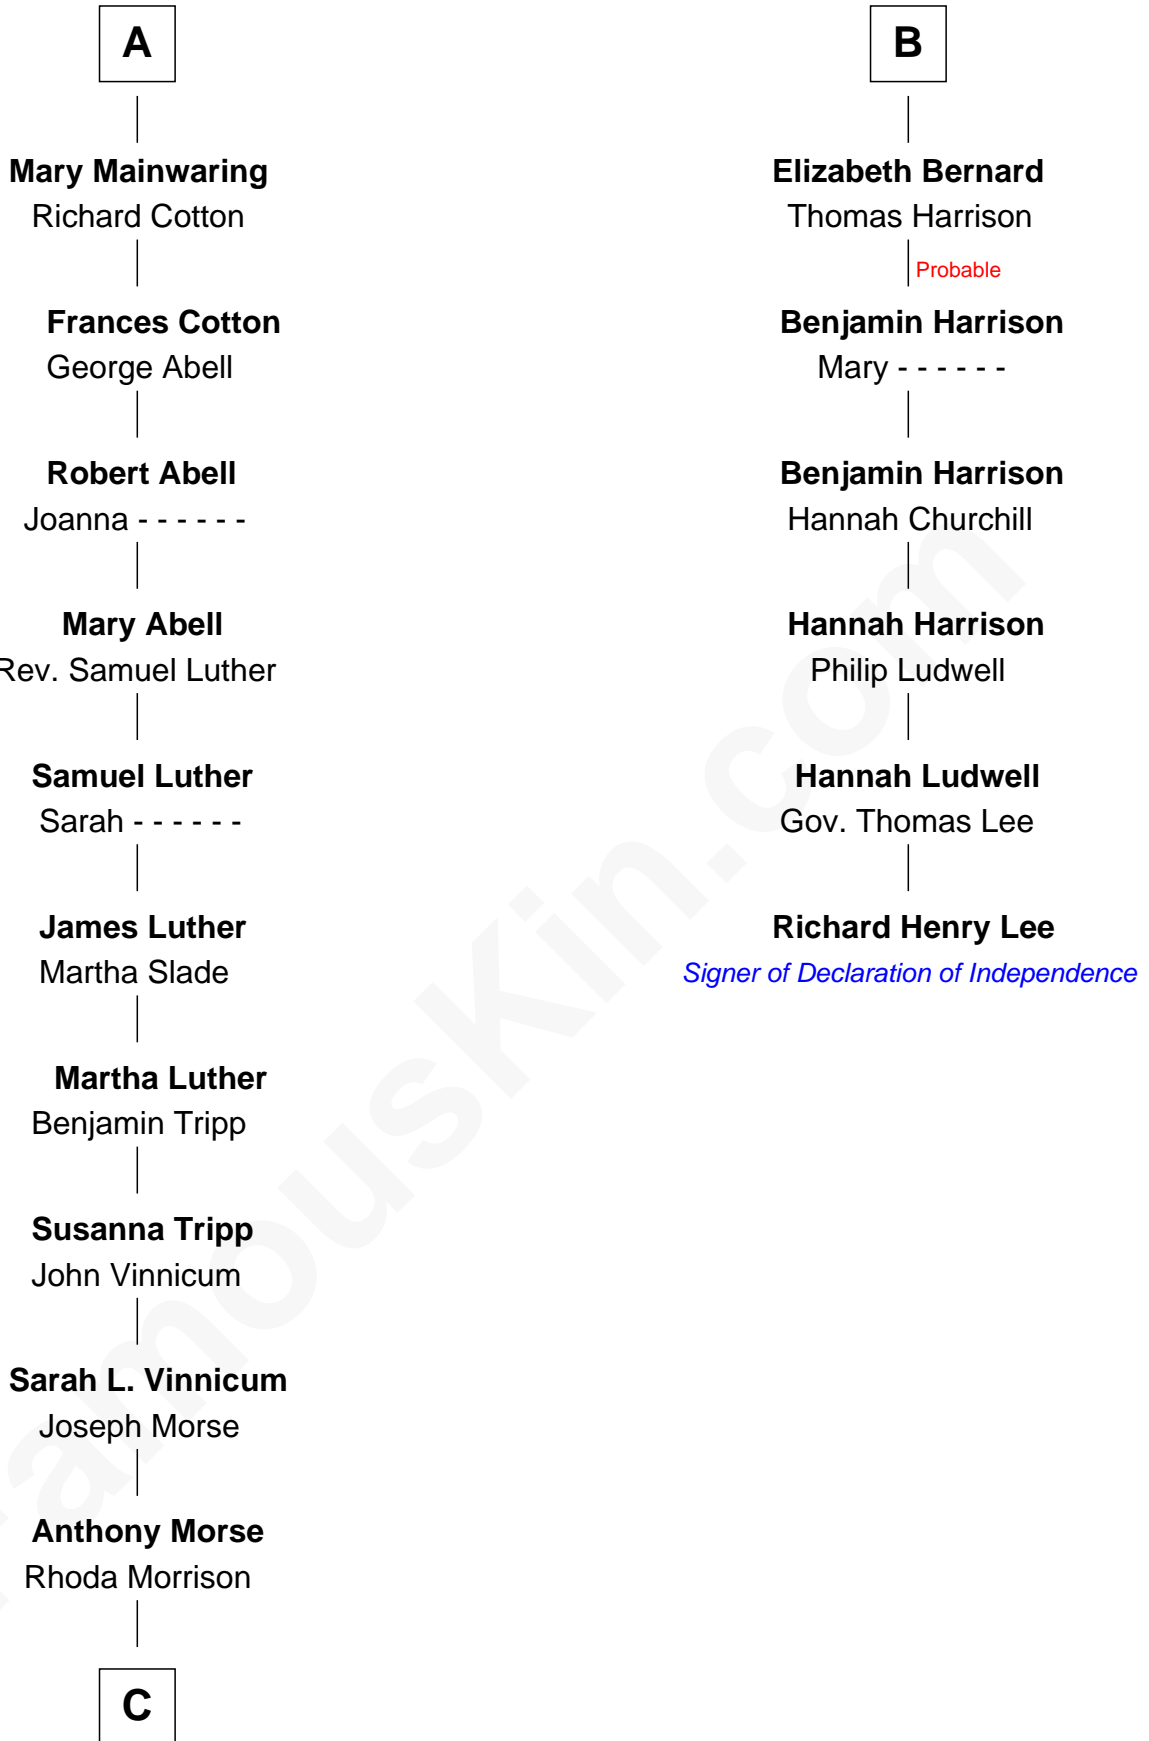

FamousKin.com Relationship Chart of

Lizzie Borden

Accused Murderess

12th cousin 6 times removed of

Richard Henry Lee

Signer of the Declaration of Independence

John de Welles

Maud de Roos

Stephen le Scrope

John le Scrope

Elizabeth Chaworth

Elizabeth le Scrope

Sir Henry le Scrope

Margaret Scrope

John Bernard

John Bernard

Margaret Daundelyn

John Bernard

Cecily Muscote

Francis Bernard

Alice Hazlewood

B

C

—
Sarah Anthony Morse
Andrew Jackson Borden

—
Lizzie Borden
Accused Murderess

FamousKin.com