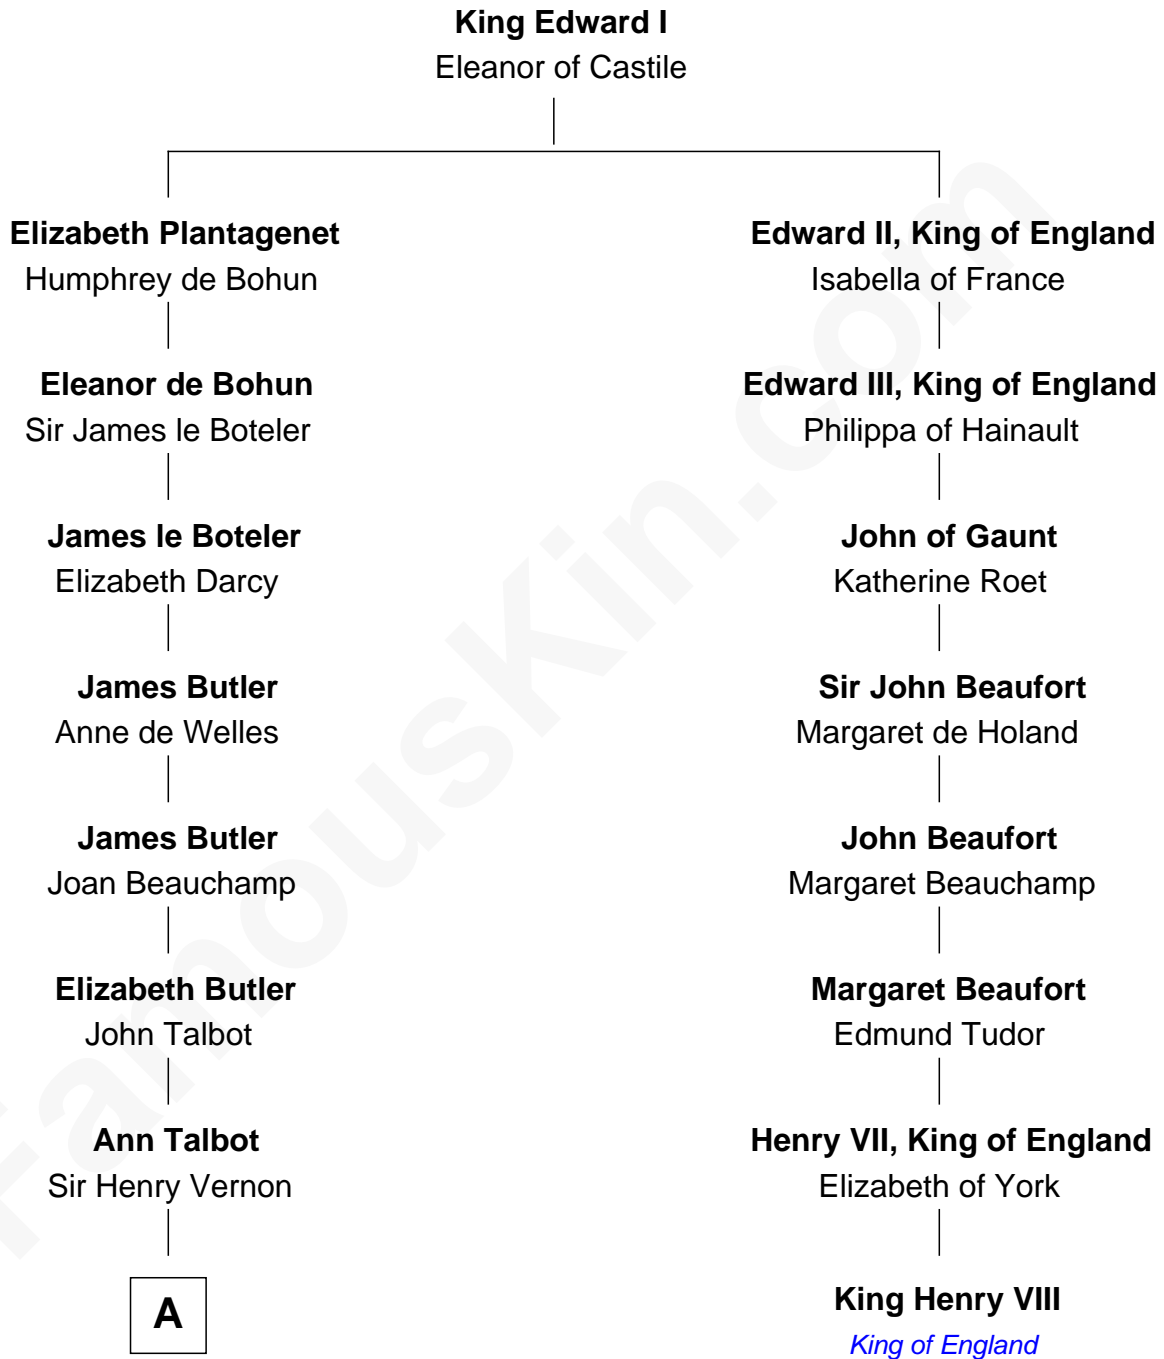

FamousKin.com Relationship Chart of

Lizzie Borden

Accused Murderess

7th cousin 14 times removed of

King Henry VIII

King of England

B

—
Susanna Tripp

John Vinnicum

—
Sarah L. Vinnicum

Joseph Morse

—
Anthony Morse

Rhoda Morrison

—
Sarah Anthony Morse

Andrew Jackson Borden

—
Lizzie Borden

Accused Murderess