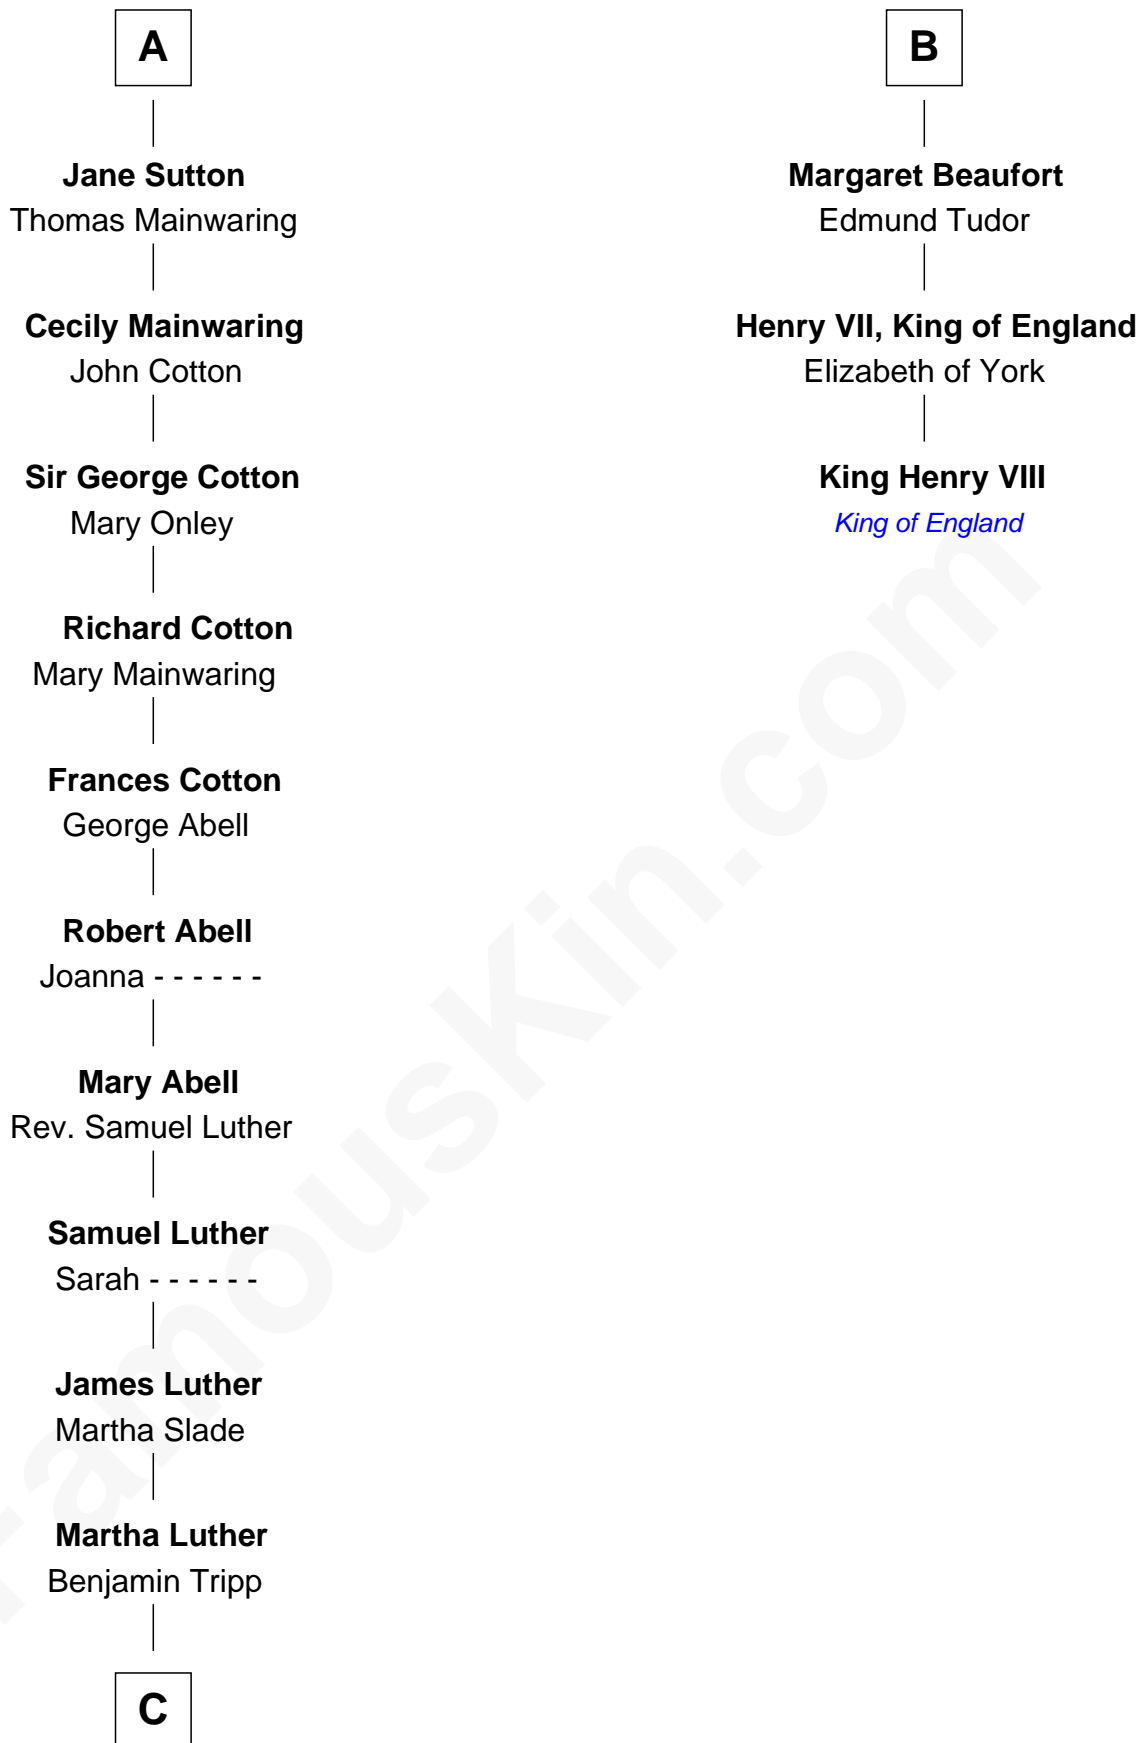

# FamousKin.com Relationship Chart of

**Lizzie Borden**

*Accused Murderess*

9th cousin 12 times removed of

**King Henry VIII**

*King of England*

**John, King of England**

*not married*  
----- *De Warenne*

**Sir Thomas de Berkeley**  
Joan de Ferrers

**Edward II, King of England**  
Isabella of France

**Sir Maurice de Berkeley**  
Eve la Zouche

**Edward III, King of England**  
Philippa of Hainault

**Thomas de Berkeley**  
Katherine de Clyvedon

**John of Gaunt**  
Katherine Roet

**Sir John Berkeley**  
Elizabeth Betteshorne

**Sir John Beaufort**  
Margaret de Holand

**Elizabeth Berkeley**  
Sir John Sutton

**John Beaufort**  
Margaret Beauchamp

**A**

**B**

**C**

—  
**Susanna Tripp**

John Vinnicum

—  
**Sarah L. Vinnicum**

Joseph Morse

—  
**Anthony Morse**

Rhoda Morrison