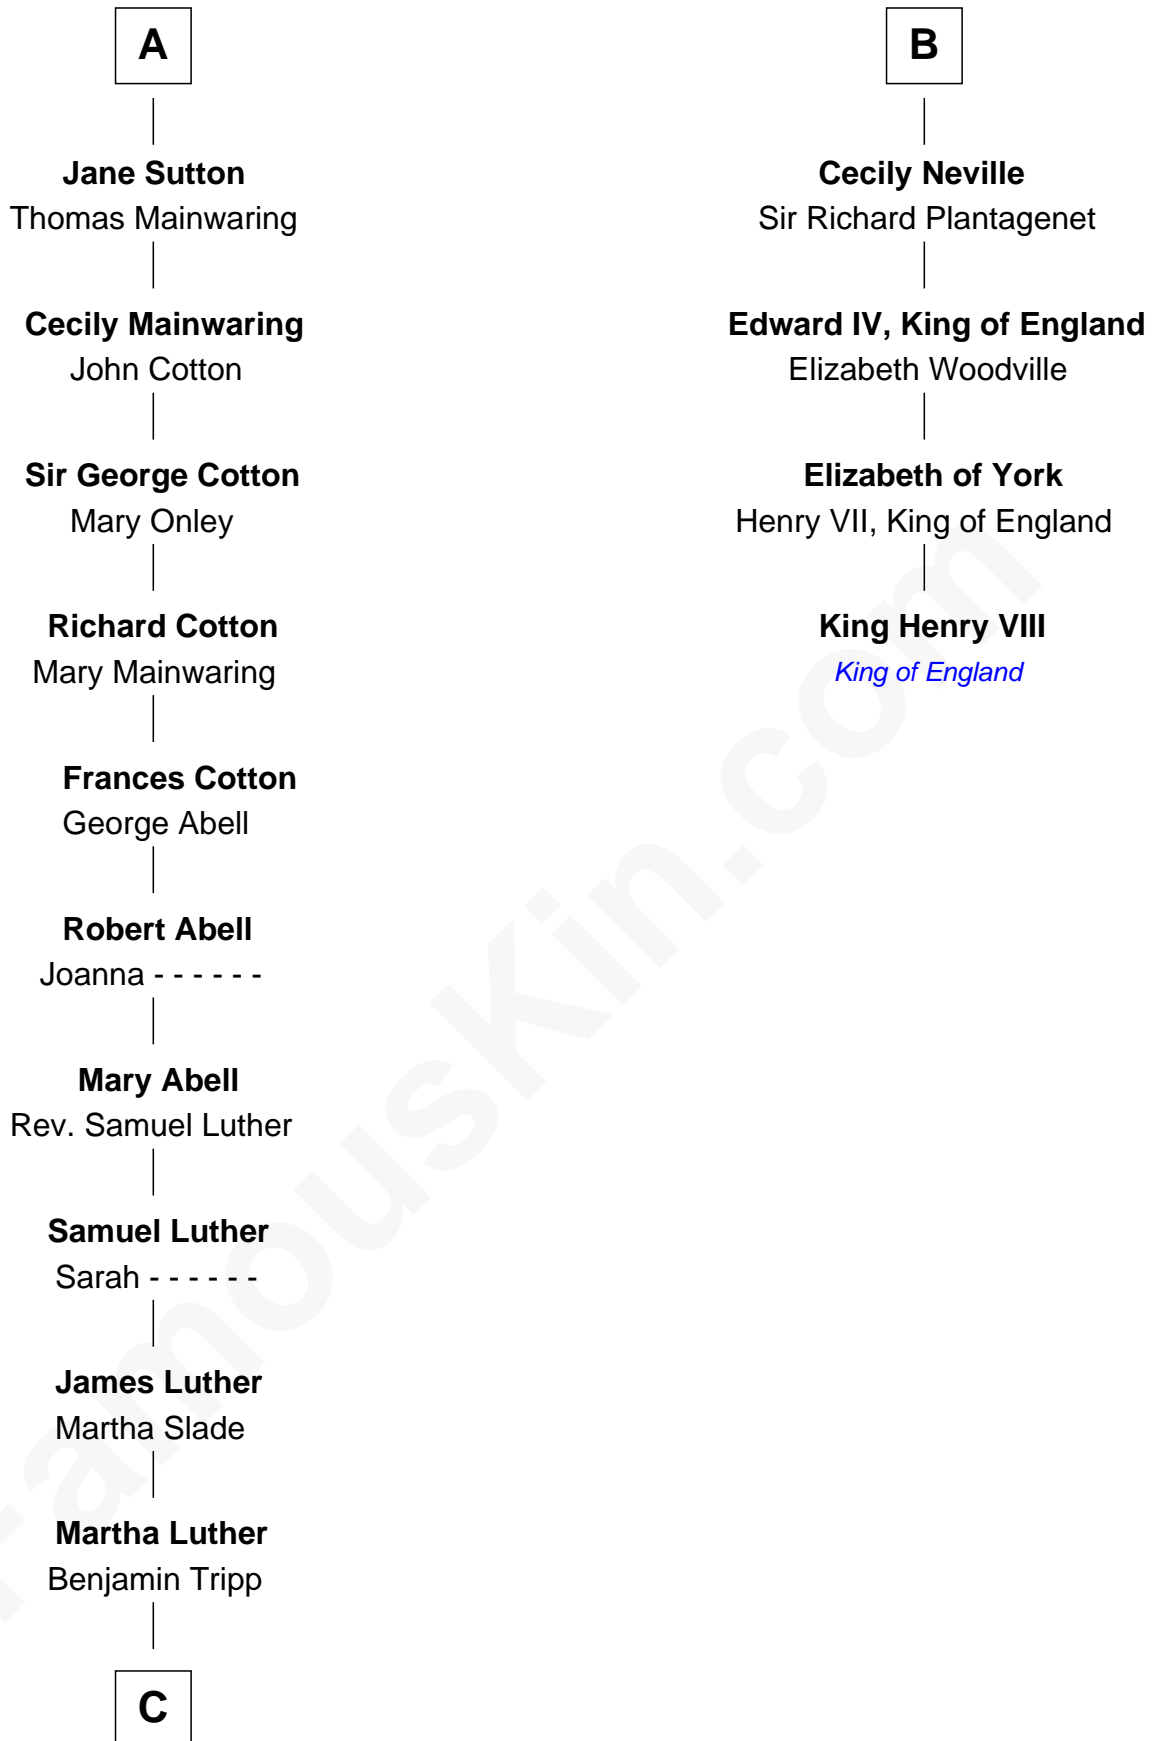

# FamousKin.com Relationship Chart of

**Lizzie Borden**

*Accused Murderess*

10th cousin 11 times removed of

**King Henry VIII**

*King of England*

**Hugh de Kevelioc**

FamousKin.com