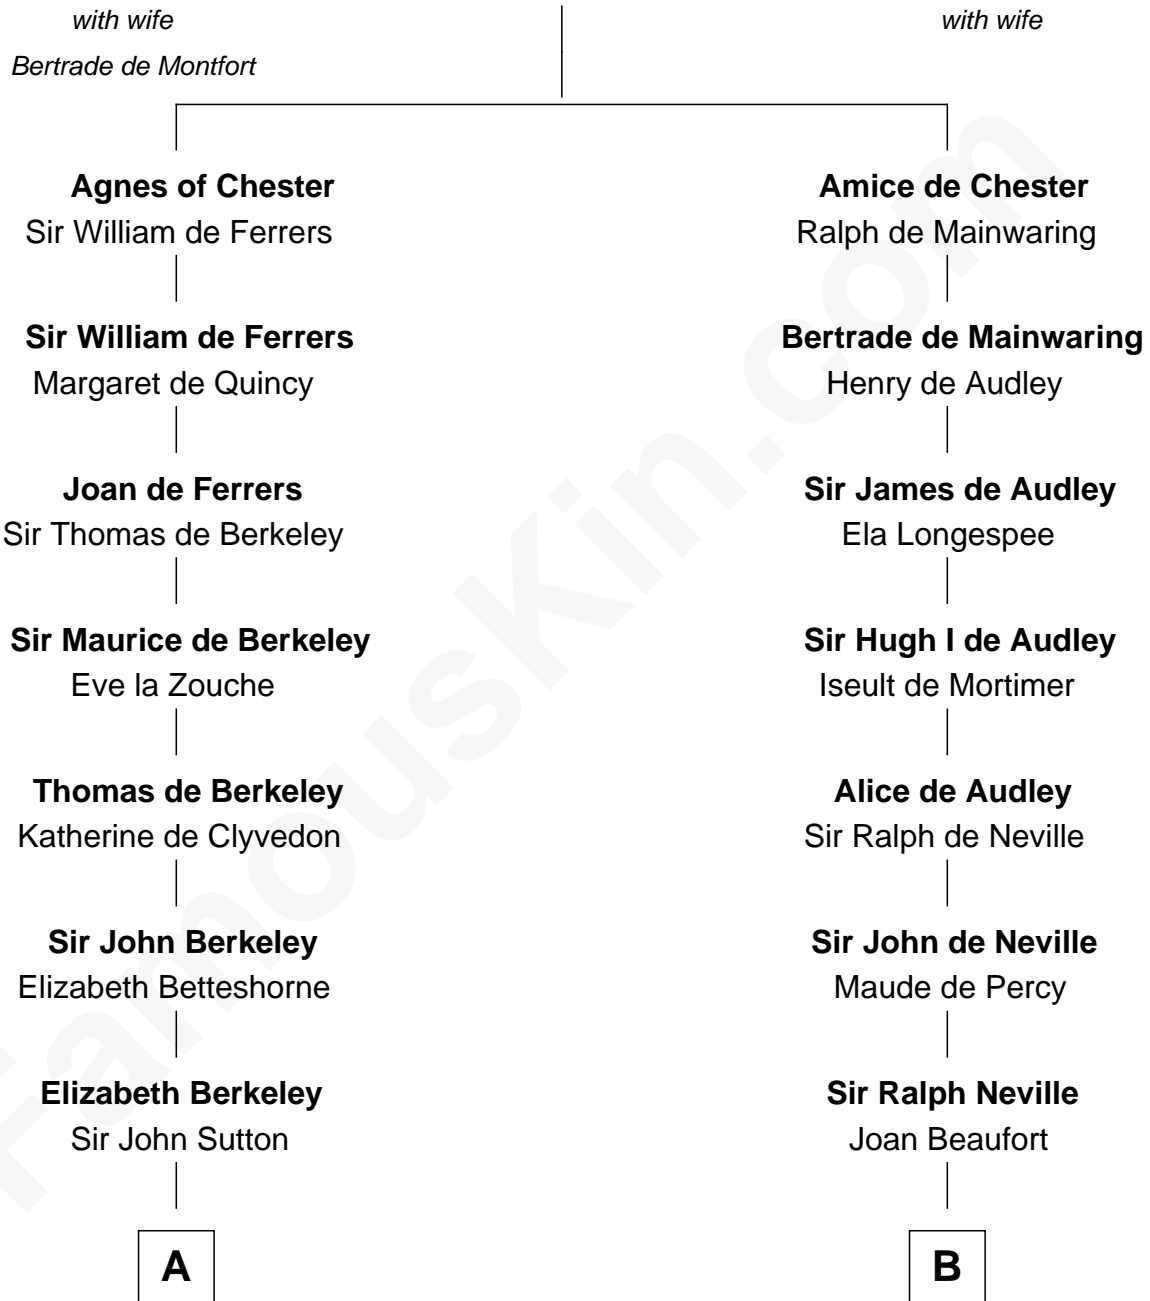

# FamousKin.com Relationship Chart of

**Lizzie Borden**

*Accused Murderess*

10th cousin 11 times removed of

**King Henry VIII**

*King of England*

**Hugh de Kevelioc**

FamousKin.com