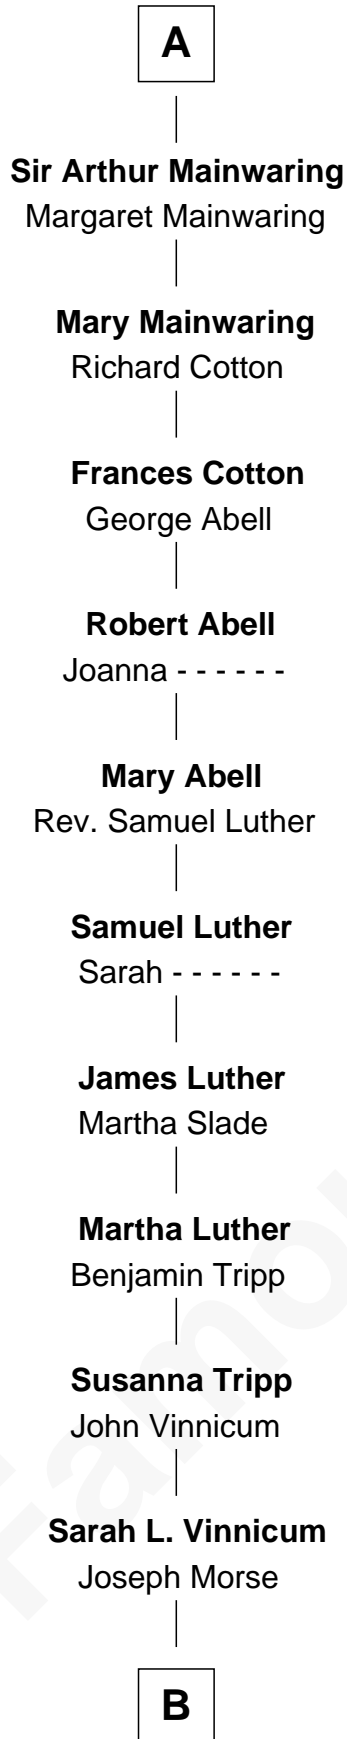

# FamousKin.com Relationship Chart of

**Lizzie Borden**

*Accused Murderess*

7th cousin 12 times removed of

**King Henry VIII**

*King of England*

**Elizabeth de Badlesmere**

*with husband*  
Sir William de Bohun

**Joan Beauchamp**  
James Butler

**Roger Mortimer**  
Eleanor Holand

**Elizabeth Butler**  
John Talbot

**Anne de Mortimer**  
Richard of York

**Ann Talbot**  
Sir Henry Vernon

**Sir Richard Plantagenet**  
Cecily Neville

**Elizabeth Vernon**  
Sir Robert Corbet

**Edward IV, King of England**  
Elizabeth Woodville

**Dorothy Corbet**  
Sir Richard Mainwaring

**Elizabeth of York**  
Henry VII, King of England

**A**

**King Henry VIII**  
*King of England*

**B**

—  
**Anthony Morse**

Rhoda Morrison

—  
**Sarah Anthony Morse**

Andrew Jackson Borden

—  
**Lizzie Borden**

*Accused Murderess*

FamousKin.com