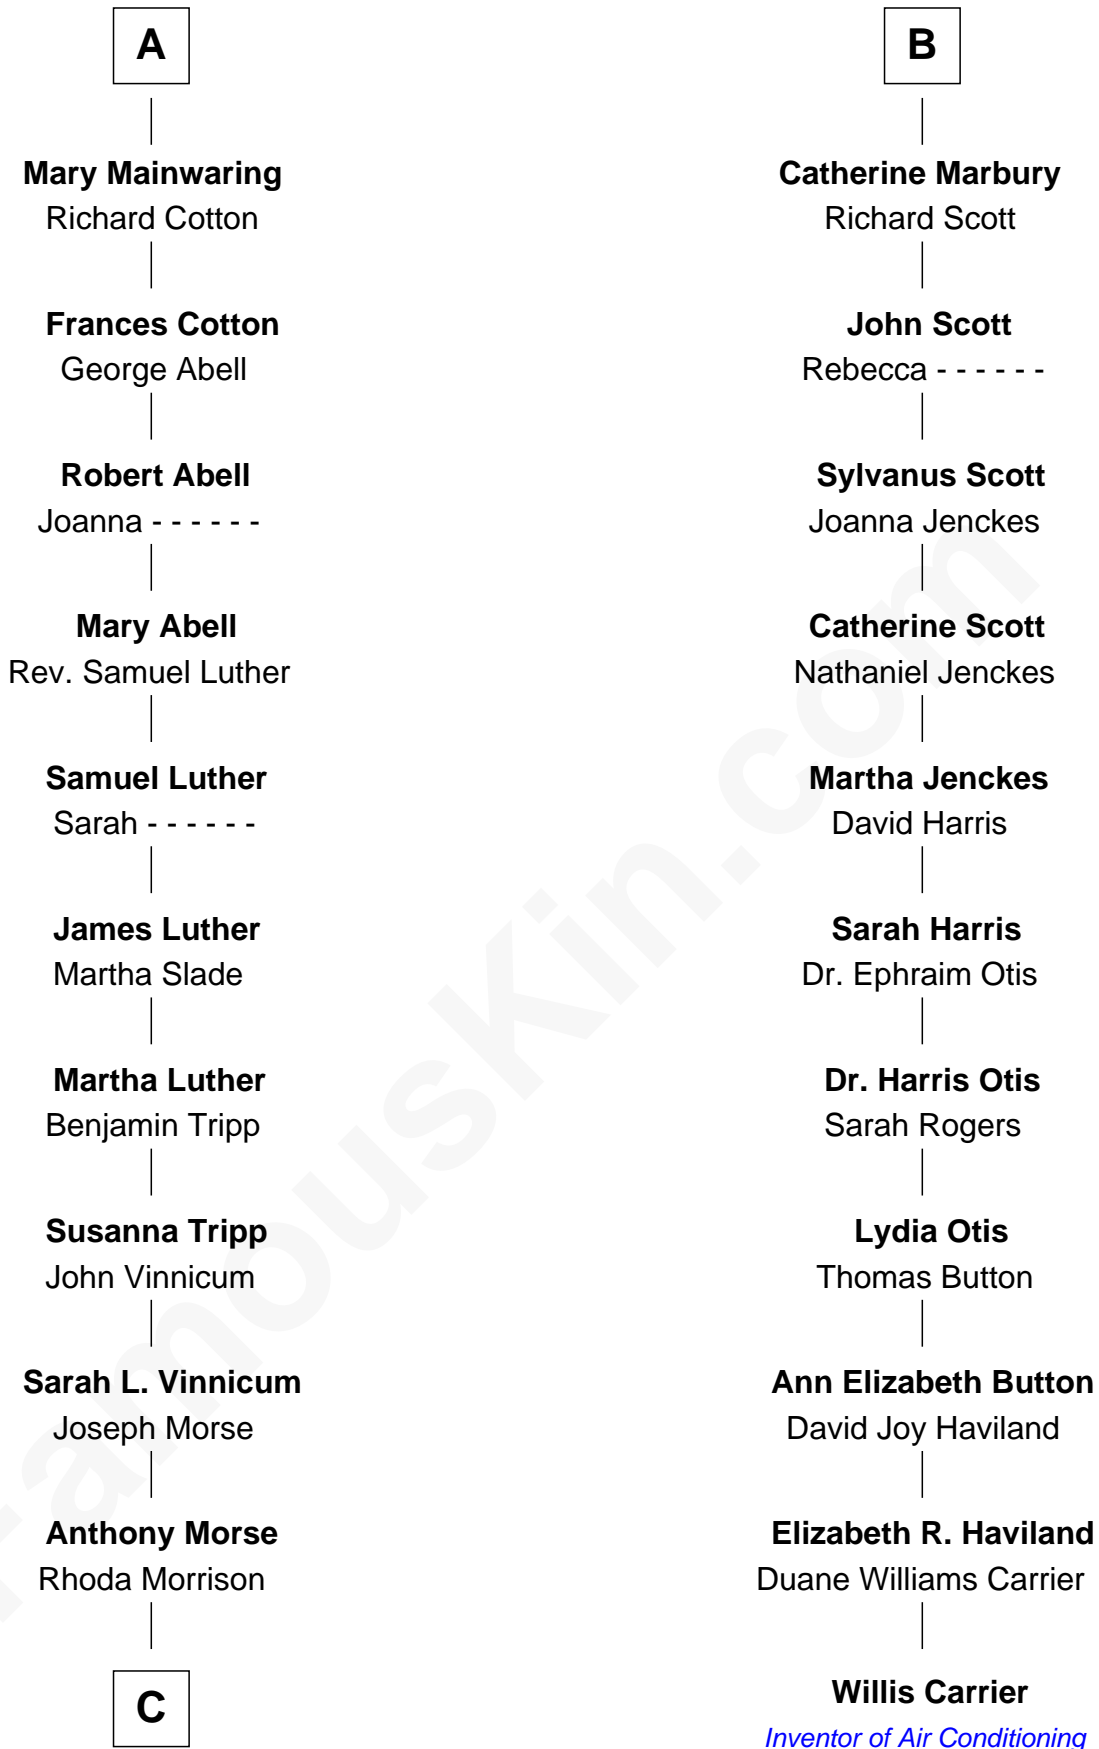

# FamousKin.com Relationship Chart of

**Lizzie Borden**

*Accused Murderess*

17th cousin 1 time removed of

**Willis Carrier**

*Inventor of Air Conditioning*

**C**

—  
**Sarah Anthony Morse**  
Andrew Jackson Borden

—  
**Lizzie Borden**  
*Accused Murderess*

FamousKin.com