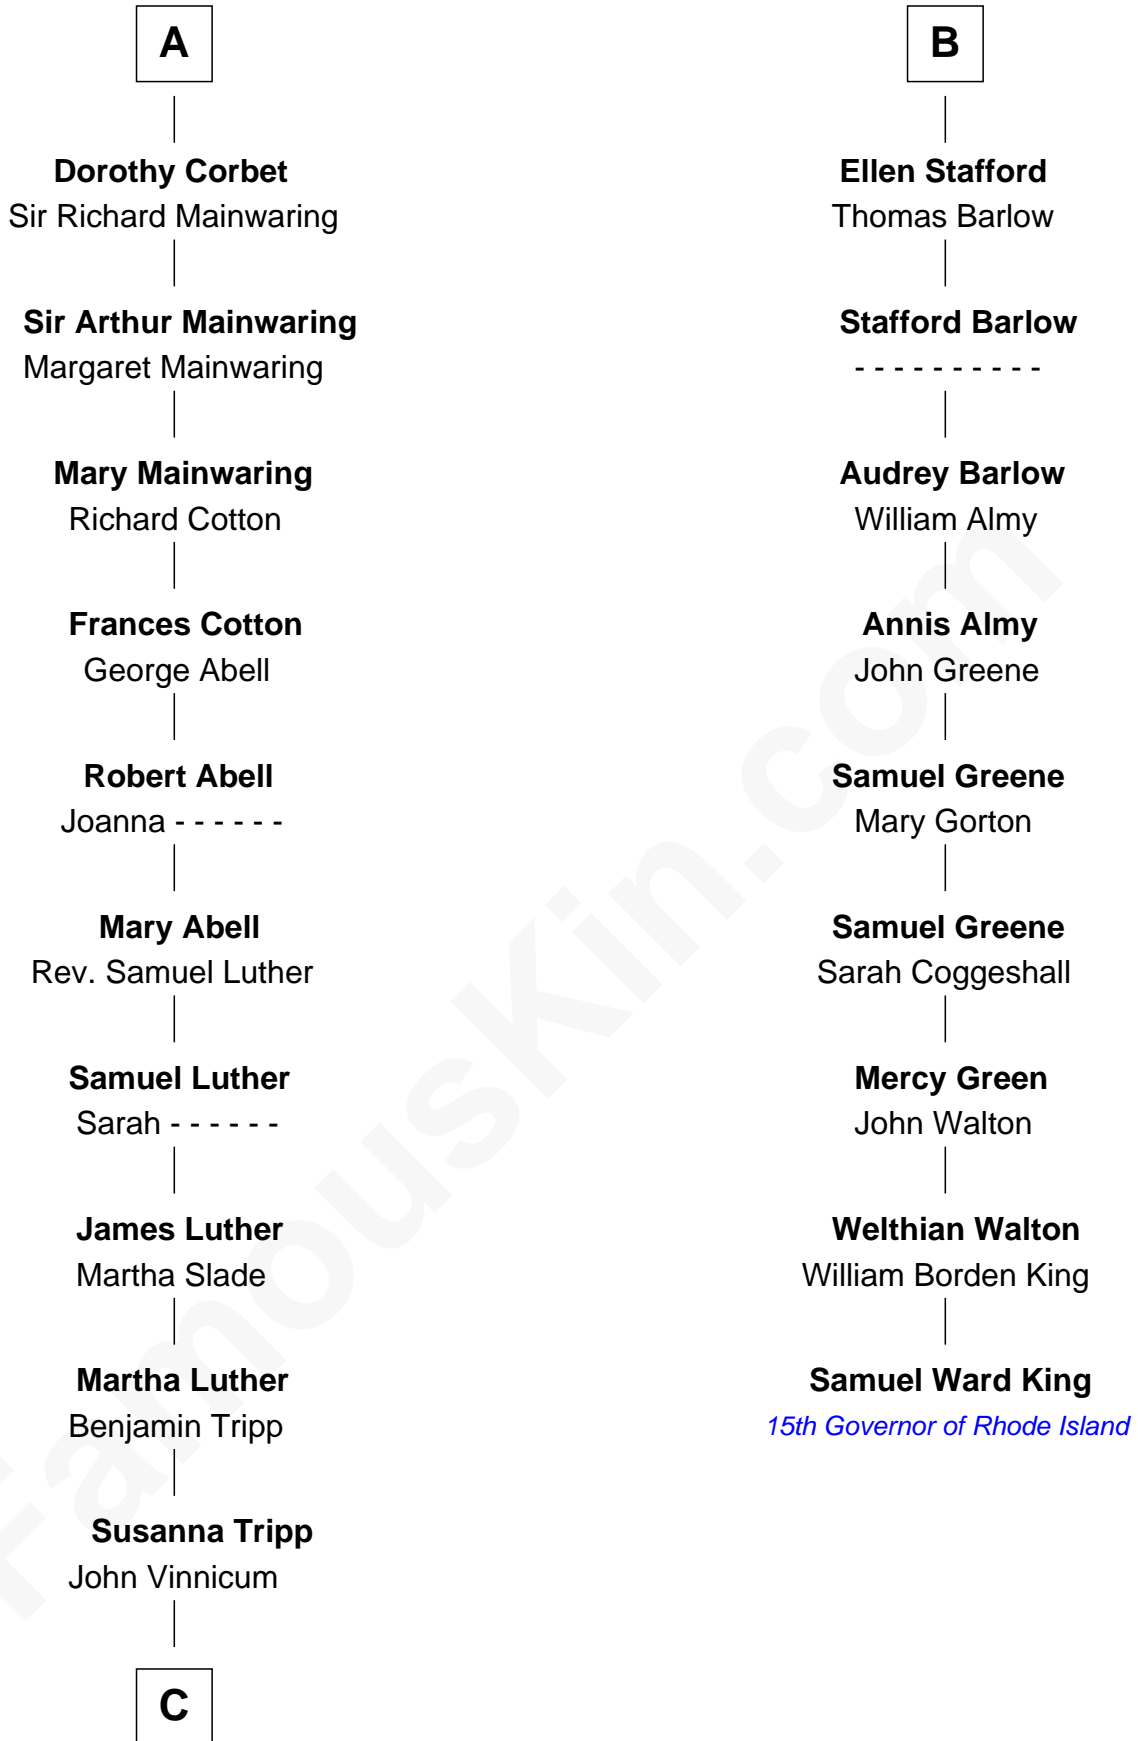

# FamousKin.com Relationship Chart of

**Lizzie Borden**

*Accused Murderess*

15th cousin 5 times removed of

**Samuel Ward King**

*15th Governor of Rhode Island*

**C**

—  
**Sarah L. Vinnicum**

Joseph Morse

—  
**Anthony Morse**

Rhoda Morrison

—  
**Sarah Anthony Morse**

Andrew Jackson Borden

—  
**Lizzie Borden**

*Accused Murderess*

FamousKin.com