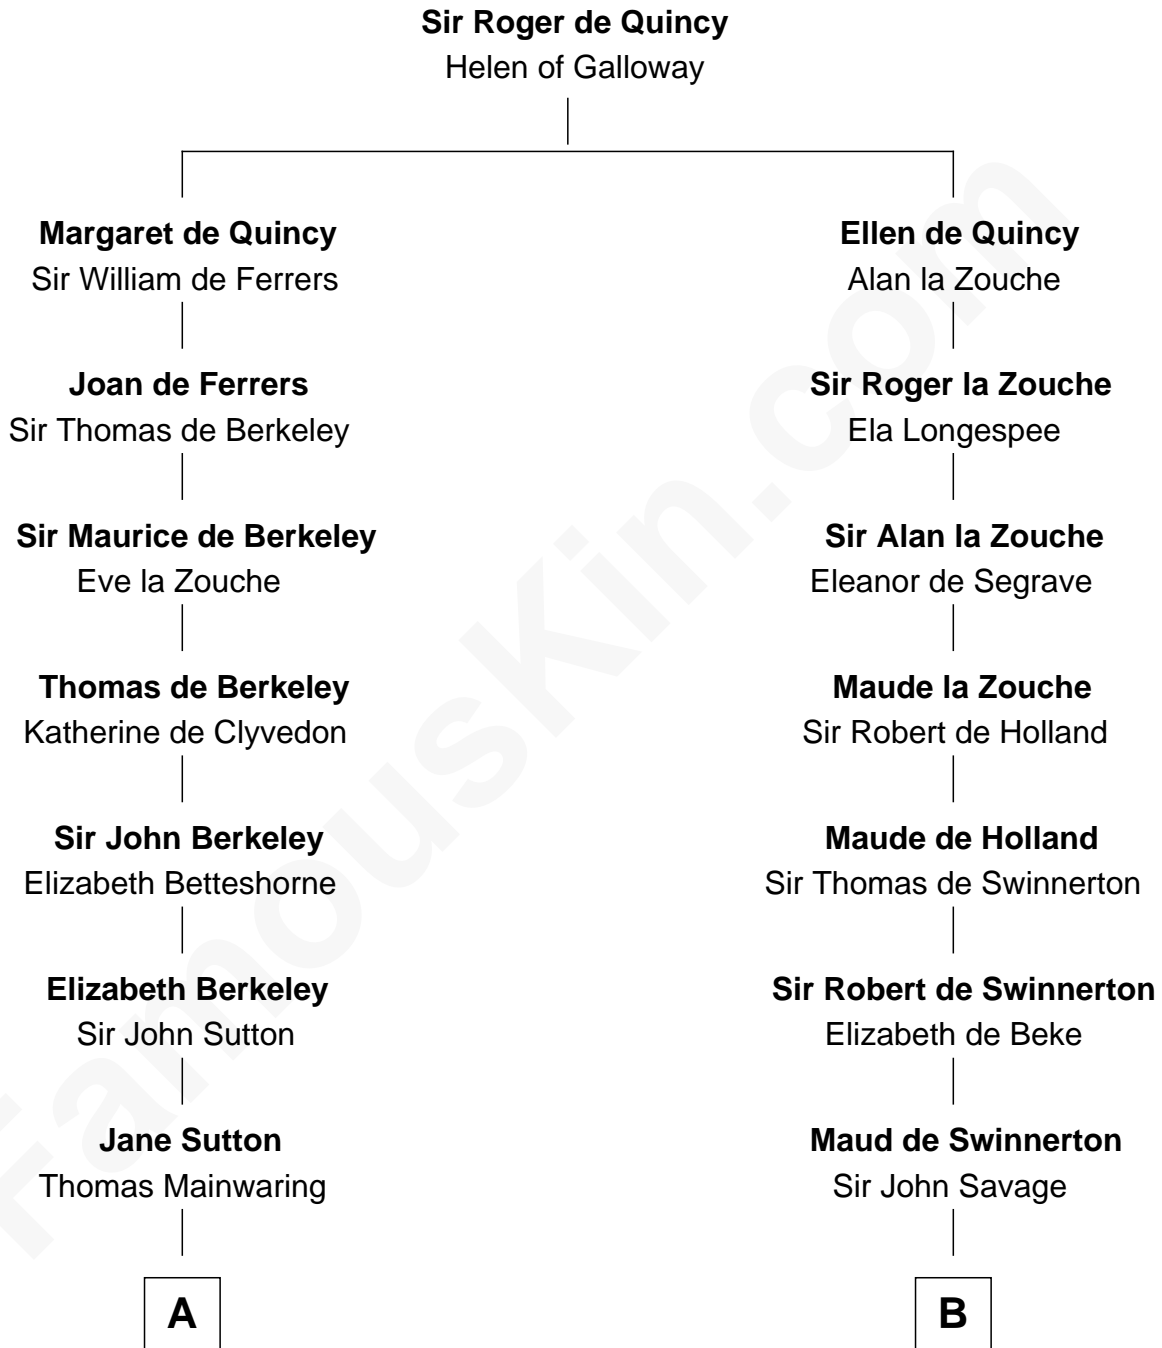

# FamousKin.com Relationship Chart of

**Lizzie Borden**

*Accused Murderess*

17th cousin 3 times removed of

**Francis Lightfoot Lee**

*Signer of the Declaration of Independence*

FamousKin.com