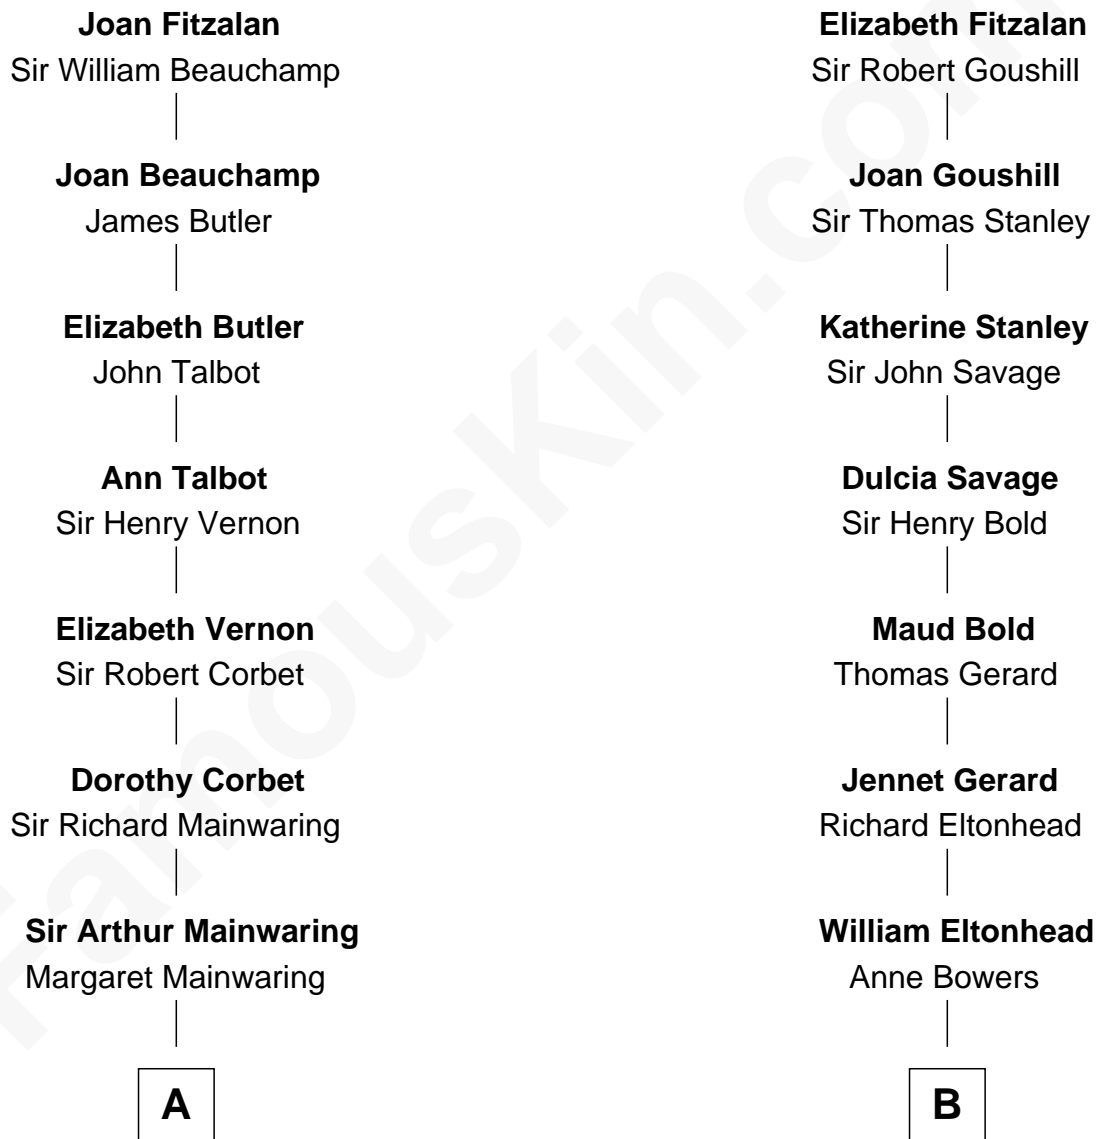

# FamousKin.com Relationship Chart of

**Lizzie Borden**

*Accused Murderess*

11th cousin 7 times removed of

**Francis Lightfoot Lee**

*Signer of the Declaration of Independence*

**Sir Richard Fitzalan**

Elizabeth de Bohun

**C**

—  
**Sarah Anthony Morse**  
Andrew Jackson Borden

—  
**Lizzie Borden**  
*Accused Murderess*

FamousKin.com