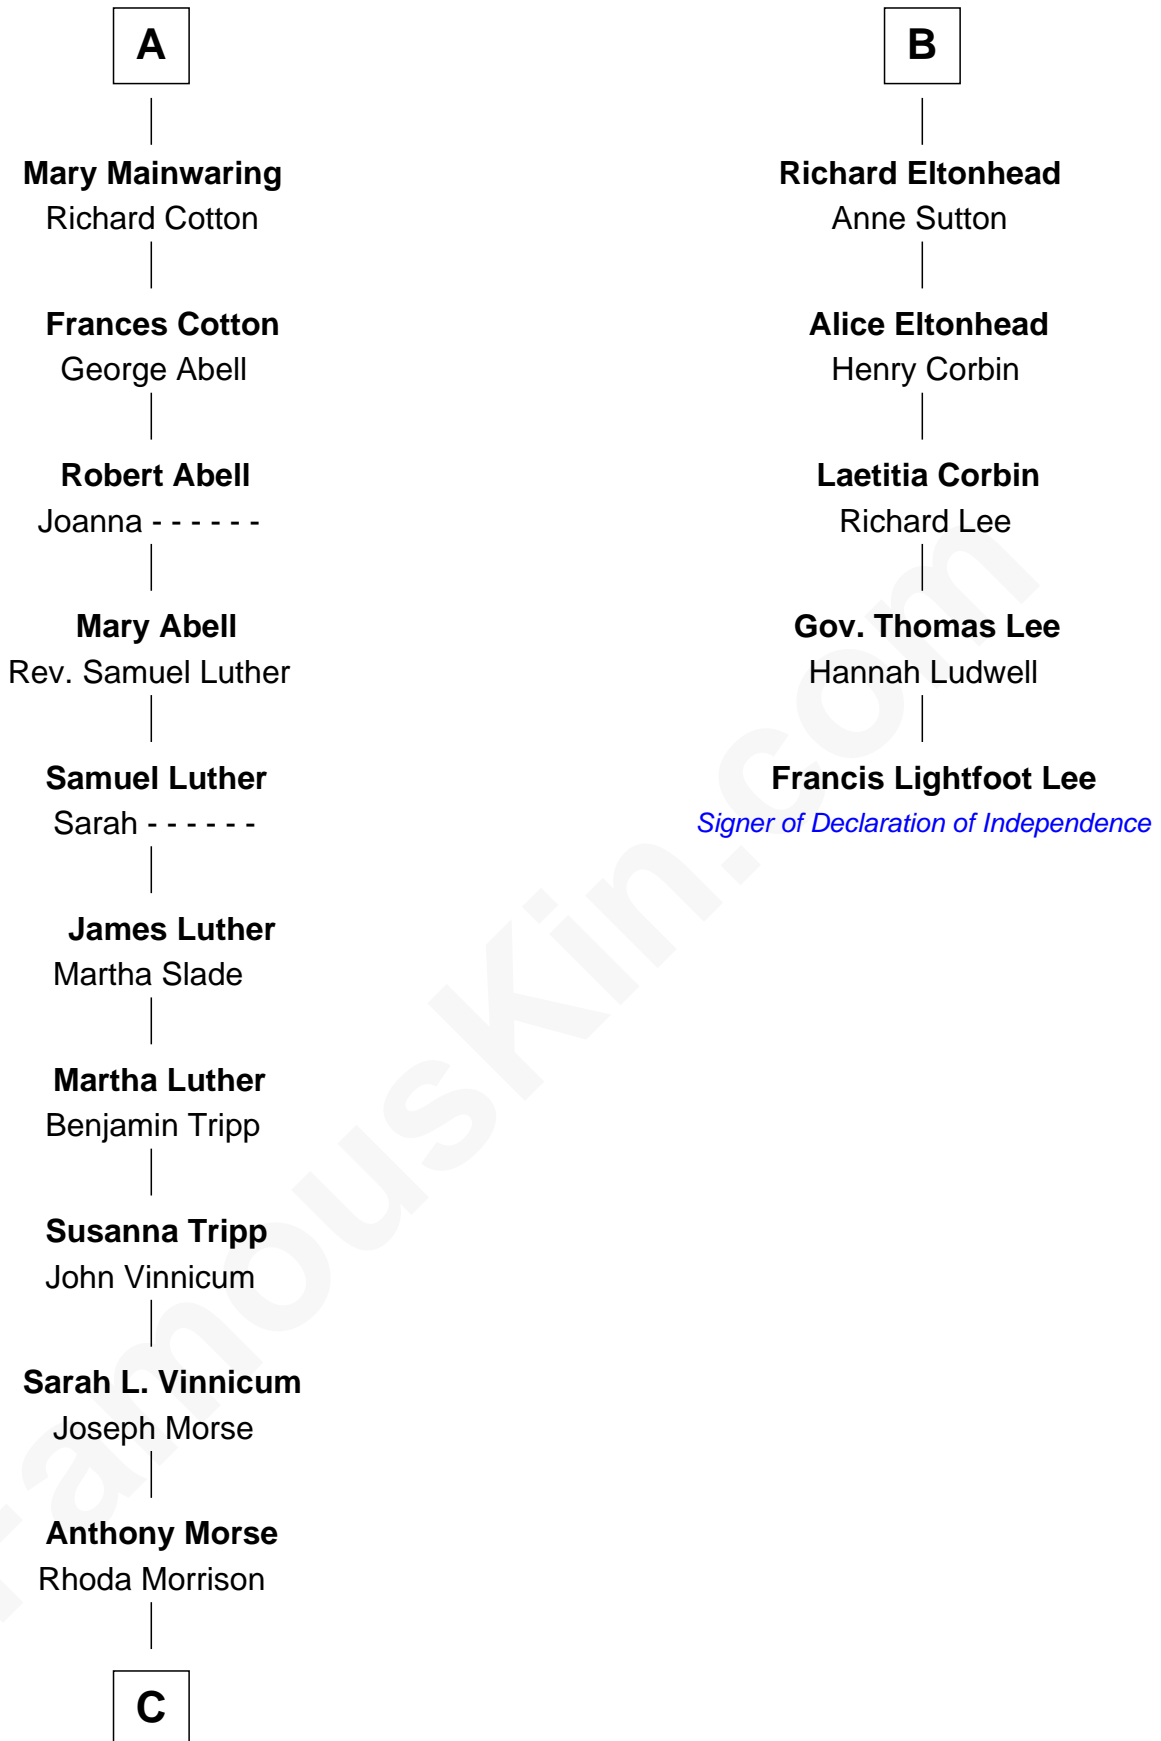

# FamousKin.com Relationship Chart of

**Lizzie Borden**

*Accused Murderess*

11th cousin 7 times removed of

**Francis Lightfoot Lee**

*Signer of the Declaration of Independence*

**Sir Richard Fitzalan**

Elizabeth de Bohun

**C**

—  
**Sarah Anthony Morse**  
Andrew Jackson Borden

—  
**Lizzie Borden**  
*Accused Murderess*

FamousKin.com