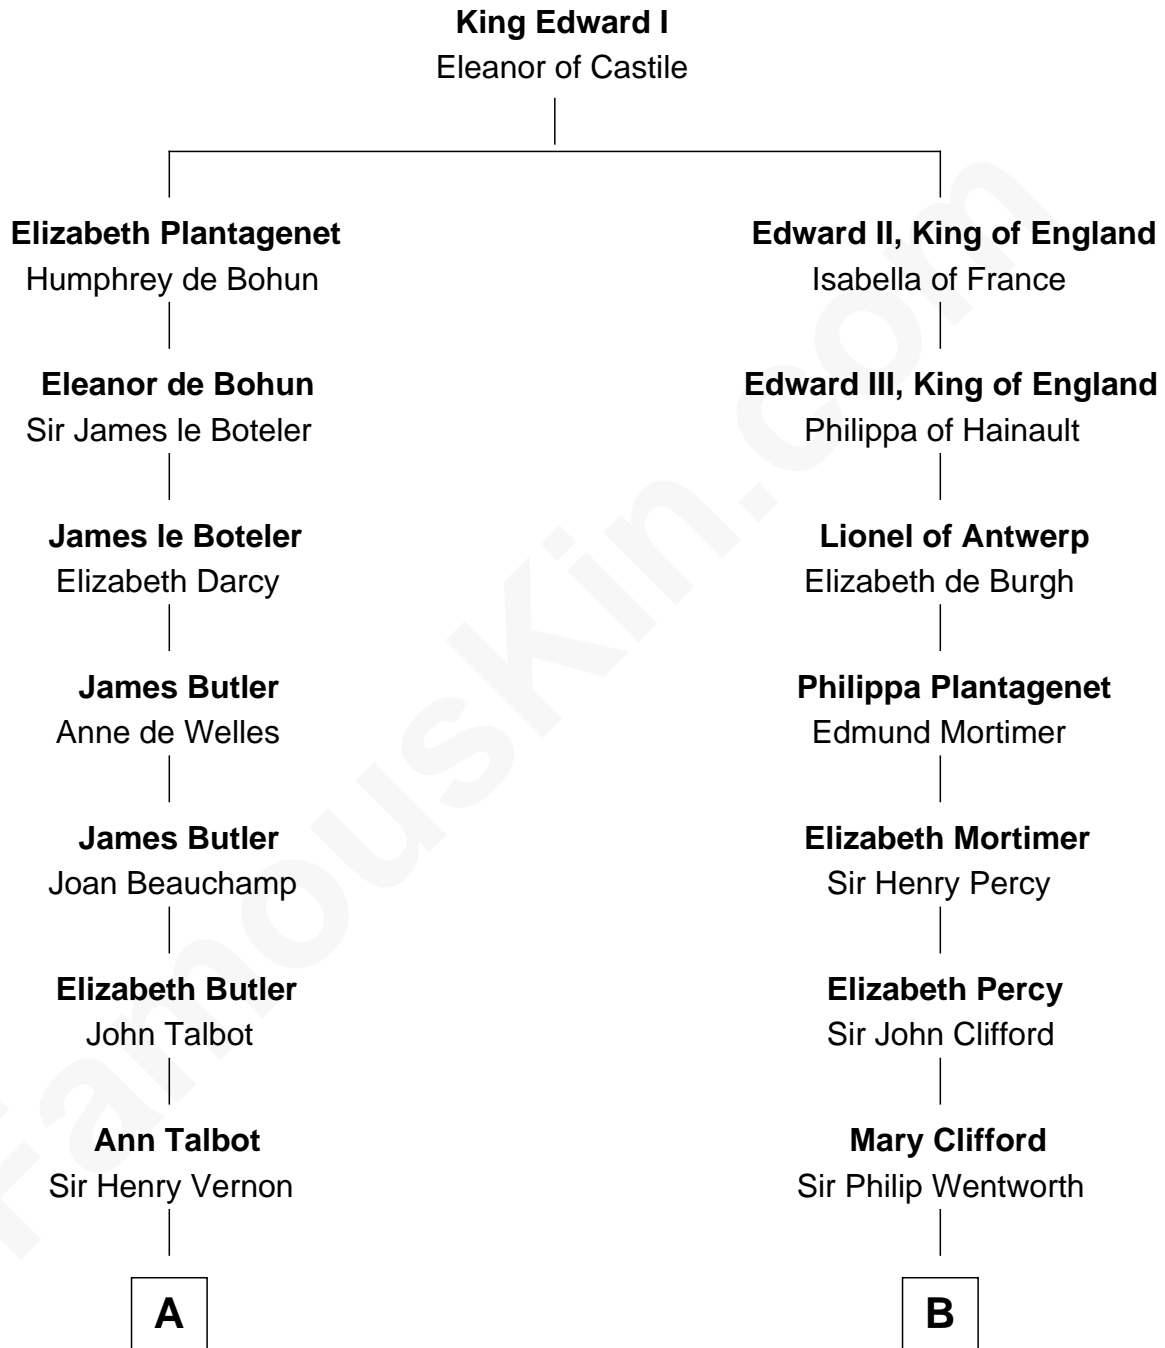

## Relationship Chart of

**Lizzie Borden**

*Accused Murderess*

9th cousin 12 times removed of

**Jane Seymour**

*3rd Wife of King Henry VIII*

**C**

—  
**Susanna Tripp**

John Vinnicum

—  
**Sarah L. Vinnicum**

Joseph Morse

—  
**Anthony Morse**

Rhoda Morrison

—  
**Sarah Anthony Morse**

Andrew Jackson Borden

—  
**Lizzie Borden**

*Accused Murderess*