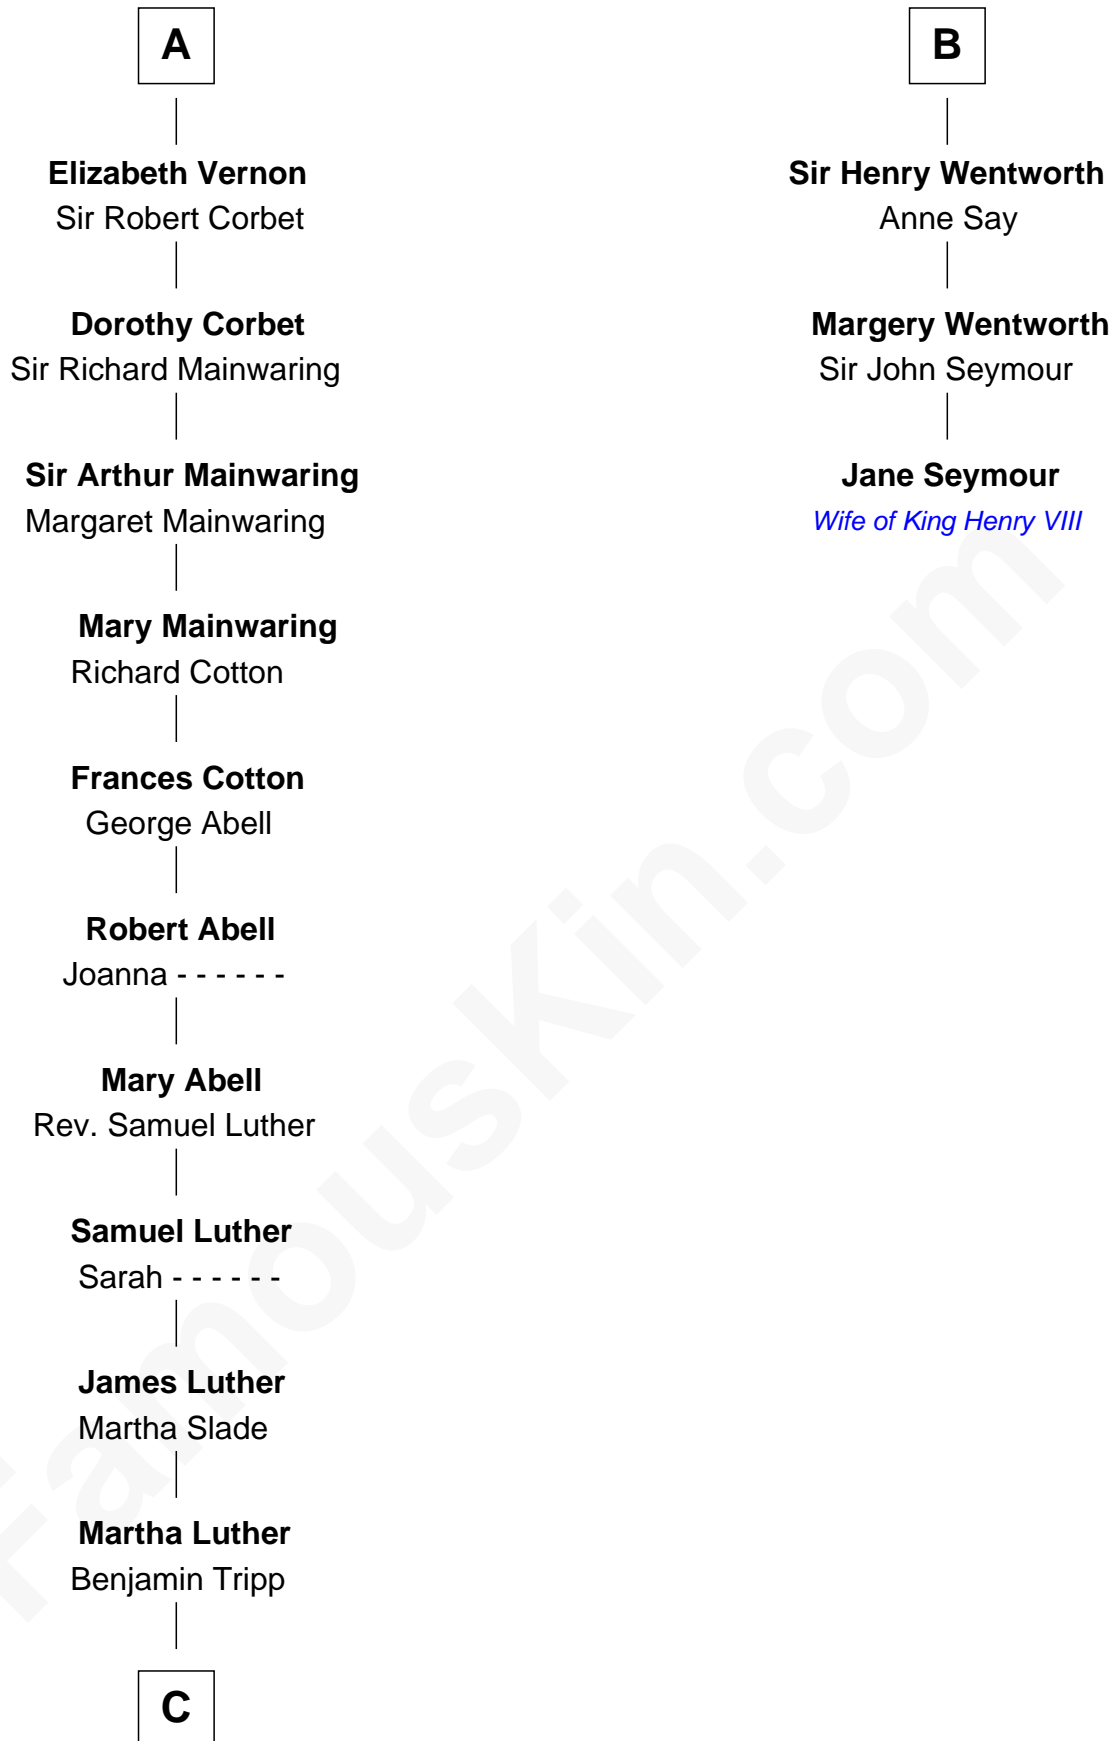

## Relationship Chart of

**Lizzie Borden**

*Accused Murderess*

9th cousin 12 times removed of

**Jane Seymour**

*3rd Wife of King Henry VIII*

**C**

—  
**Susanna Tripp**

*Accused Murderess*