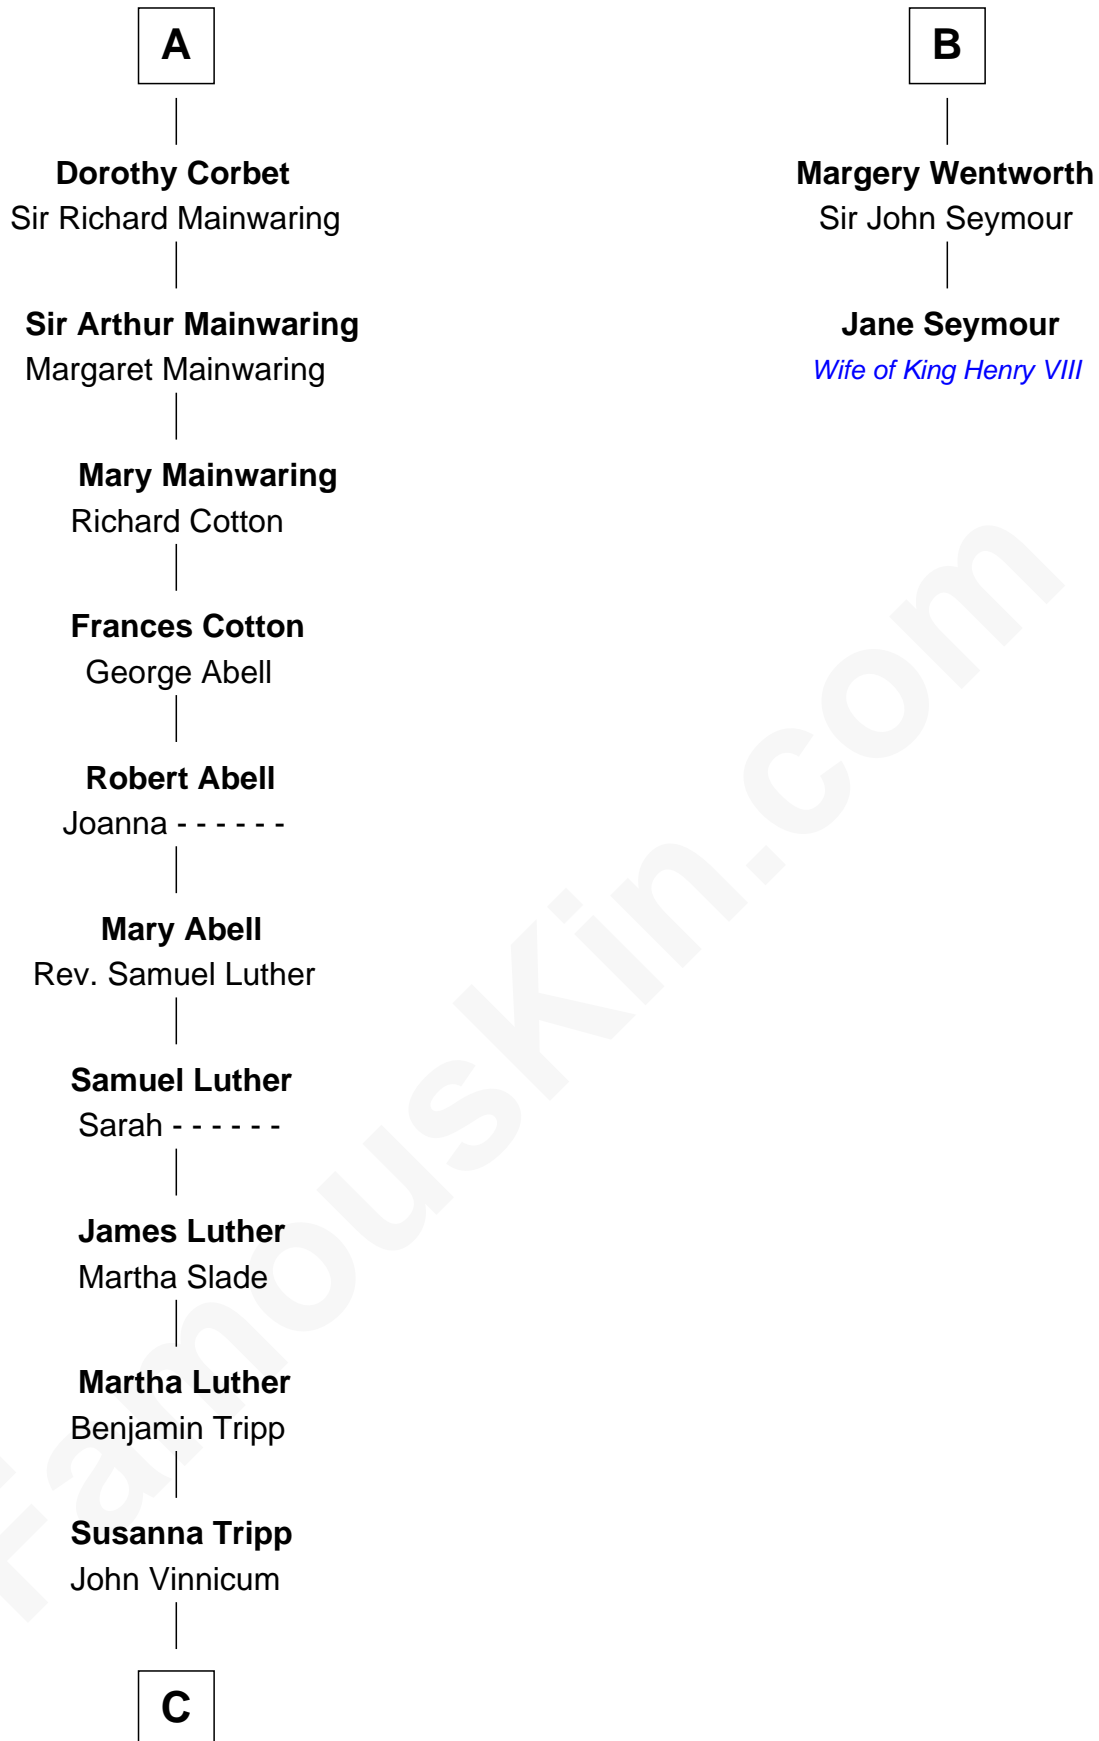

# FamousKin.com Relationship Chart of

**Lizzie Borden**

*Accused Murderess*

8th cousin 12 times removed of

**Jane Seymour**

*3rd Wife of King Henry VIII*

**C**

—  
**Sarah L. Vinnicum**

Joseph Morse

—  
**Anthony Morse**

Rhoda Morrison

—  
**Sarah Anthony Morse**

Andrew Jackson Borden

—  
**Lizzie Borden**

*Accused Murderess*

FamousKin.com