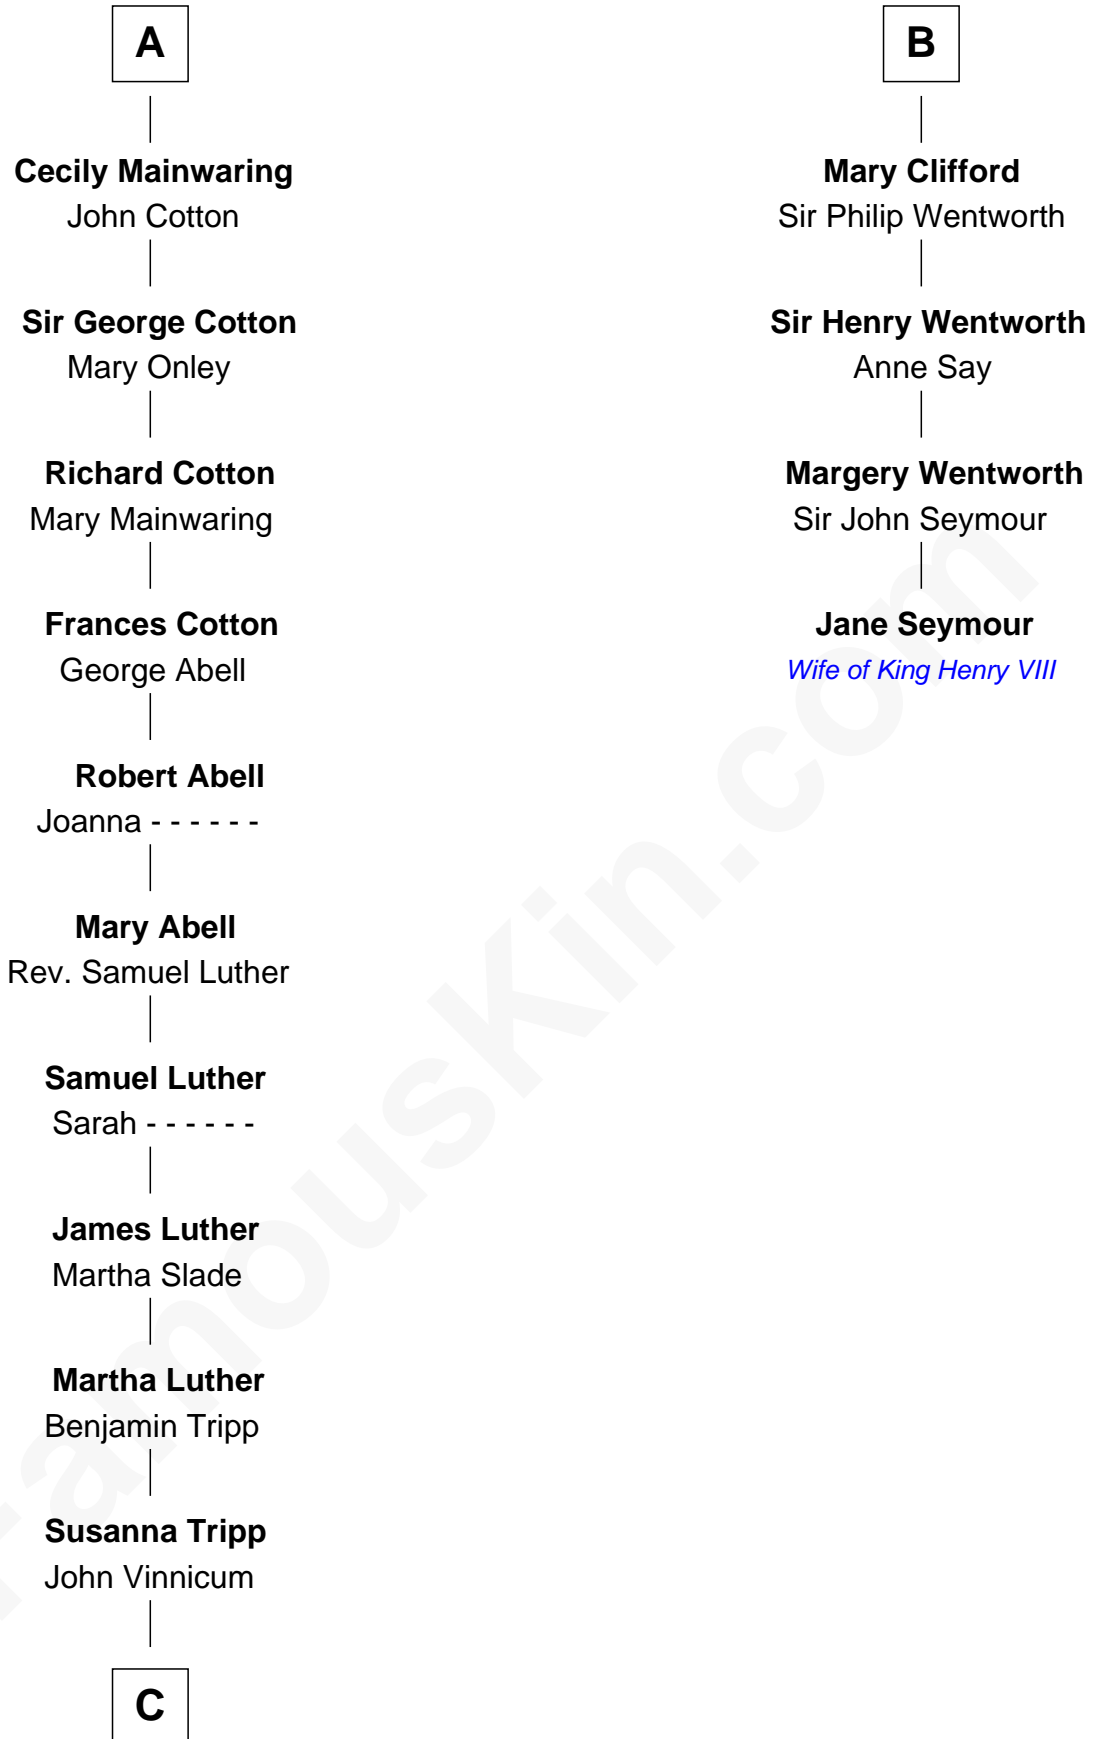

## Relationship Chart of

**Lizzie Borden**

*Accused Murderess*

10th cousin 10 times removed of

**Jane Seymour**

*3rd Wife of King Henry VIII*

**Sir Roger de Quincy**

Helen of Galloway

**Sir John Berkeley**

Elizabeth Betteshorne

**Elizabeth Berkeley**

Sir John Sutton

**Jane Sutton**

Thomas Mainwaring

**A**

**Ellen de Quincy**

Sir Henry Percy

**Sir Henry Percy**

Elizabeth Mortimer

**Elizabeth Percy**

Sir John Clifford

**B**

**C**

—  
**Sarah L. Vinnicum**

Joseph Morse

—  
**Anthony Morse**

Rhoda Morrison

—  
**Sarah Anthony Morse**

Andrew Jackson Borden

—  
**Lizzie Borden**

*Accused Murderess*

FamousKin.com