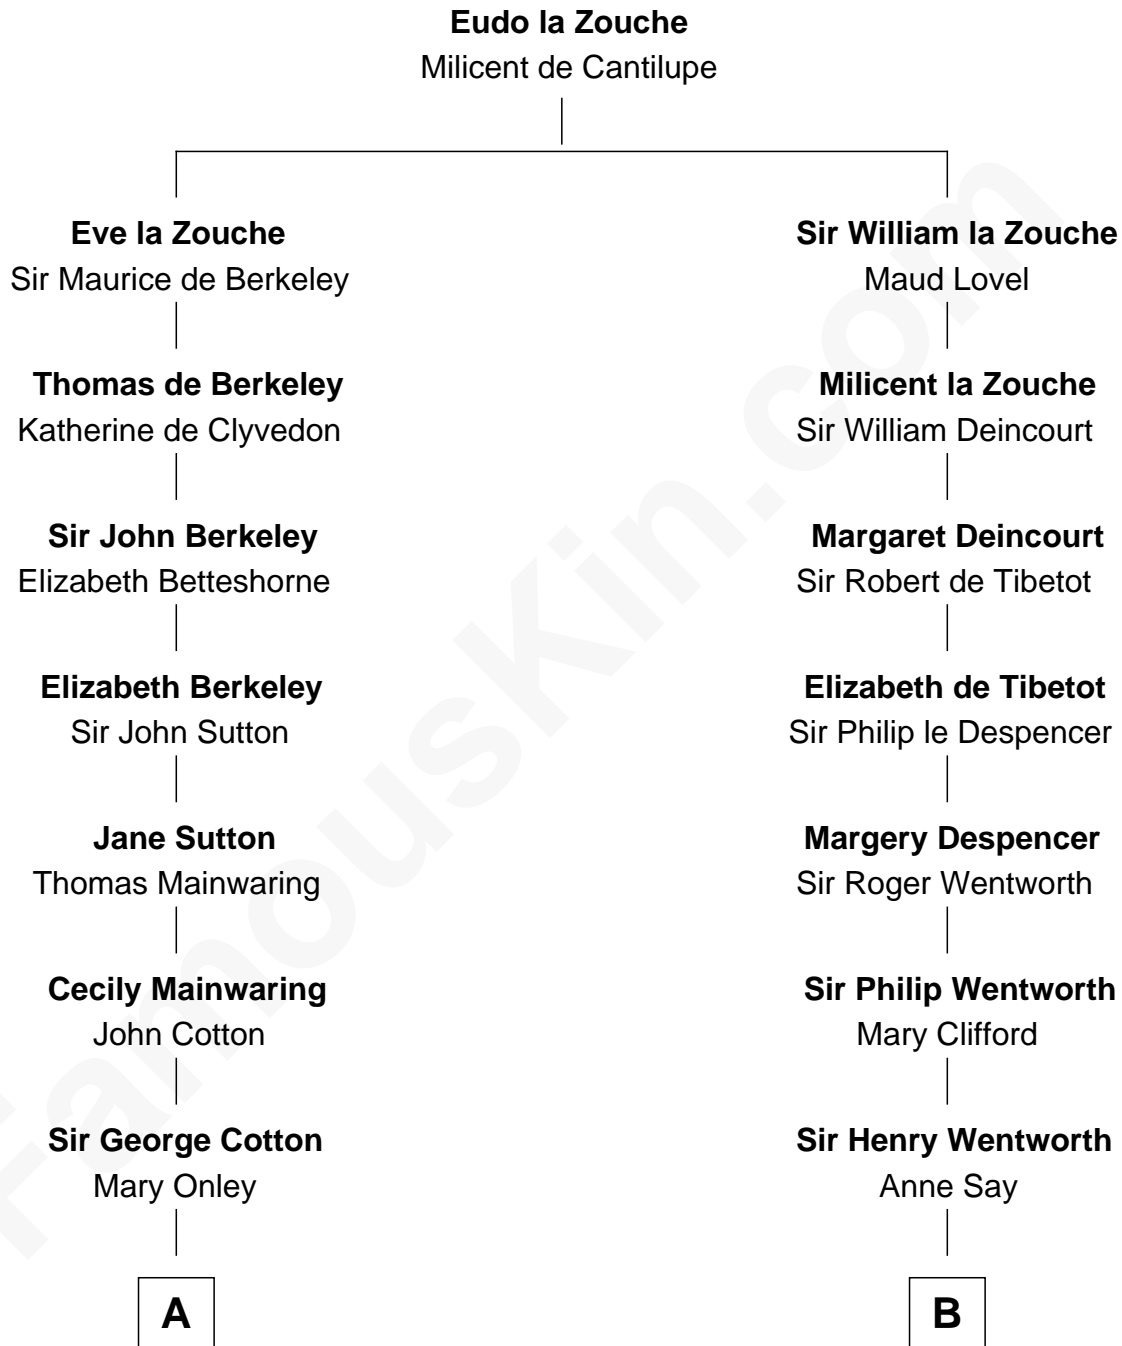

# FamousKin.com Relationship Chart of

**Lizzie Borden**

*Accused Murderess*

8th cousin 10 times removed of

**Jane Seymour**

*3rd Wife of King Henry VIII*

**C**

—  
**Sarah Anthony Morse**  
Andrew Jackson Borden

—  
**Lizzie Borden**  
*Accused Murderess*

FamousKin.com