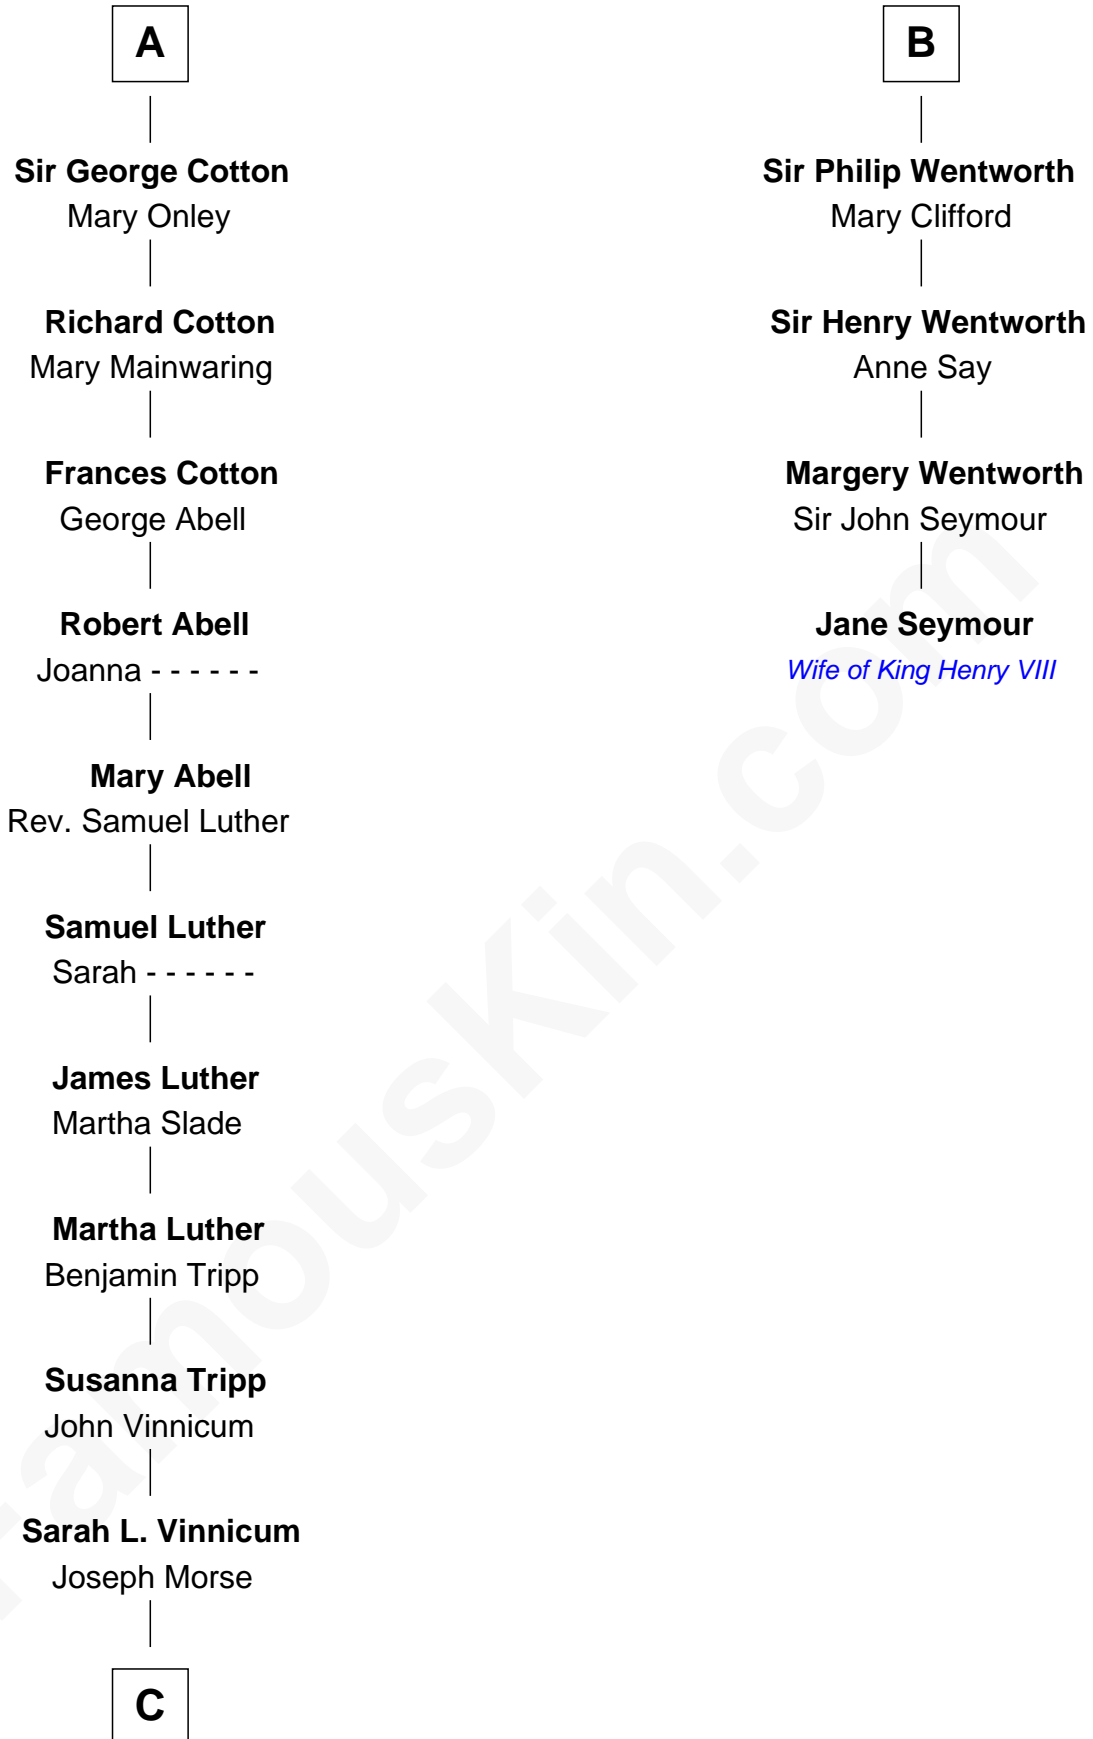

FamousKin.com Relationship Chart of

Lizzie Borden

Accused Murderess

10th cousin 9 times removed of

Jane Seymour

3rd Wife of King Henry VIII

Sir William de Ferrers

*with wife
Margaret de Quincy*

John Deincourt

Sir John Berkeley
Elizabeth Betteshorne

Sir William Deincourt
Milicent la Zouche

Elizabeth Berkeley
Sir John Sutton

Margaret Deincourt
Sir Robert de Tibetot

Jane Sutton
Thomas Mainwaring

Elizabeth de Tibetot
Sir Philip le Despencer

Cecily Mainwaring
John Cotton

Margery Despencer
Sir Roger Wentworth

A

B

C

—
Anthony Morse

Rhoda Morrison

—
Sarah Anthony Morse