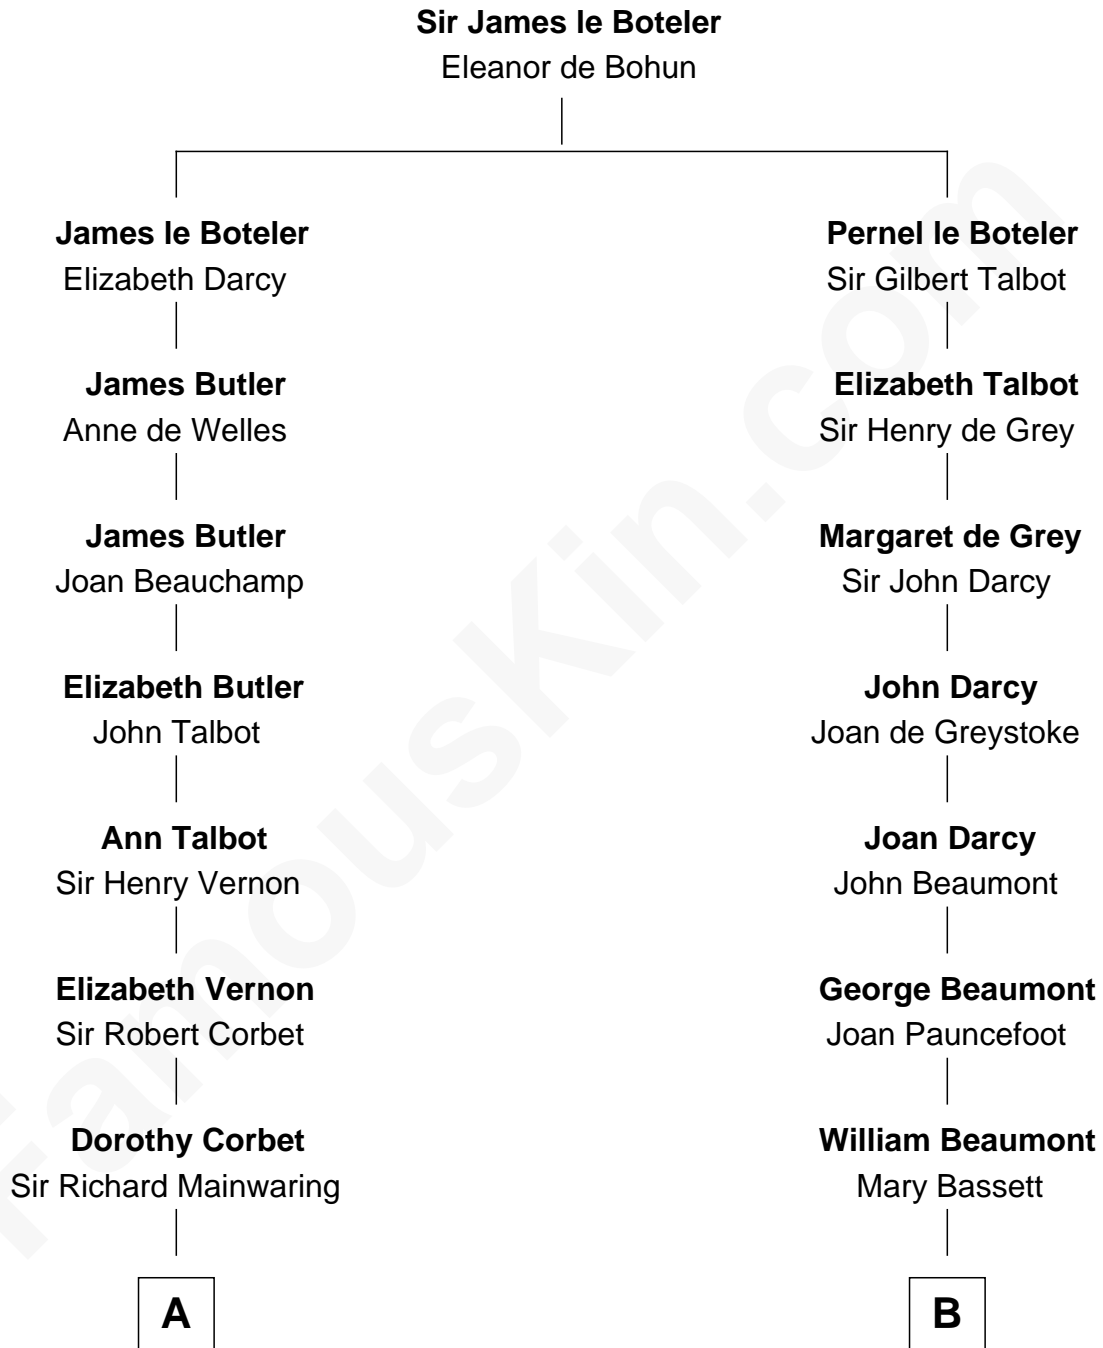

# FamousKin.com Relationship Chart of

**Lizzie Borden**

*Accused Murderess*

17th cousin 2 times removed of

**Sir Arthur Conan Doyle**

*Author, "Sherlock Holmes"*

**C**

—  
**Anthony Morse**

Rhoda Morrison

—  
**Sarah Anthony Morse**

Andrew Jackson Borden

—  
**Lizzie Borden**

*Accused Murderess*

FamousKin.com