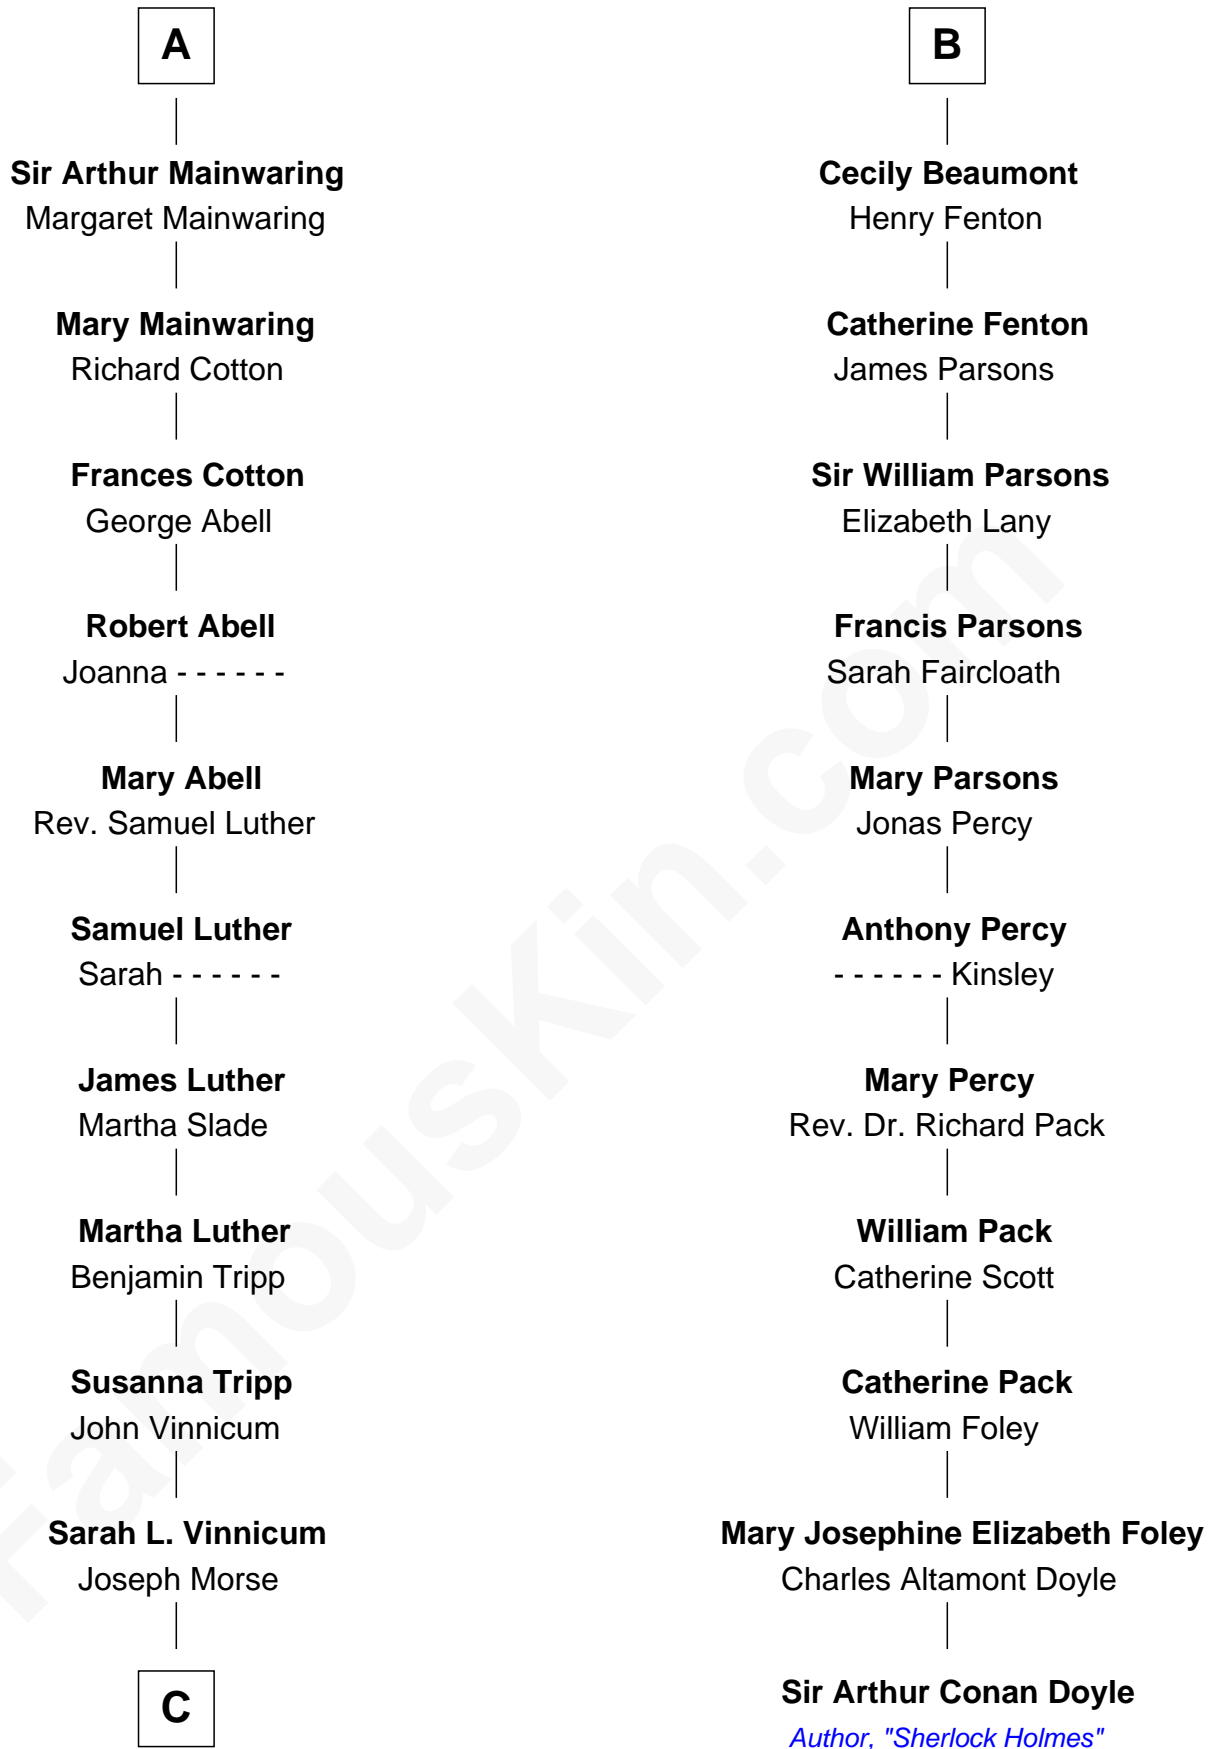

# FamousKin.com Relationship Chart of

**Lizzie Borden**

*Accused Murderess*

17th cousin 2 times removed of

**Sir Arthur Conan Doyle**

*Author, "Sherlock Holmes"*

**C**

—  
**Anthony Morse**

Rhoda Morrison

—  
**Sarah Anthony Morse**

Andrew Jackson Borden

—  
**Lizzie Borden**

*Accused Murderess*

FamousKin.com