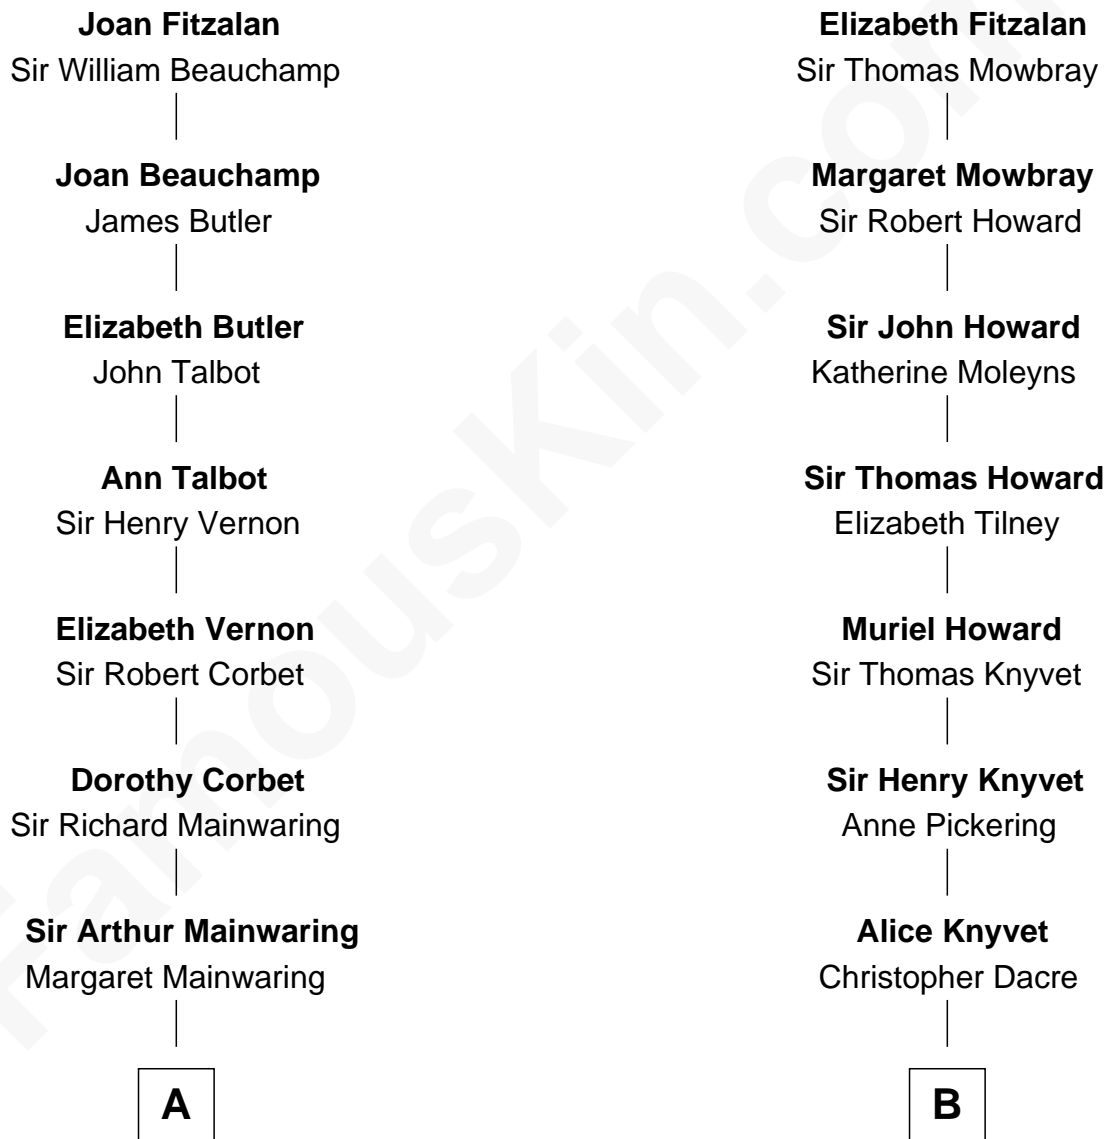

FamousKin.com Relationship Chart of

Lizzie Borden

Accused Murderess

18th cousin of

Tilda Swinton

Movie Actress

Sir Richard Fitzalan

Elizabeth de Bohun

C

Sarah Anthony Morse
Andrew Jackson Borden

Lizzie Borden
Accused Murderess

D

Sir John Swinton
Judith Balfour Killen

Tilda Swinton
Movie Actress

FamousKin.com