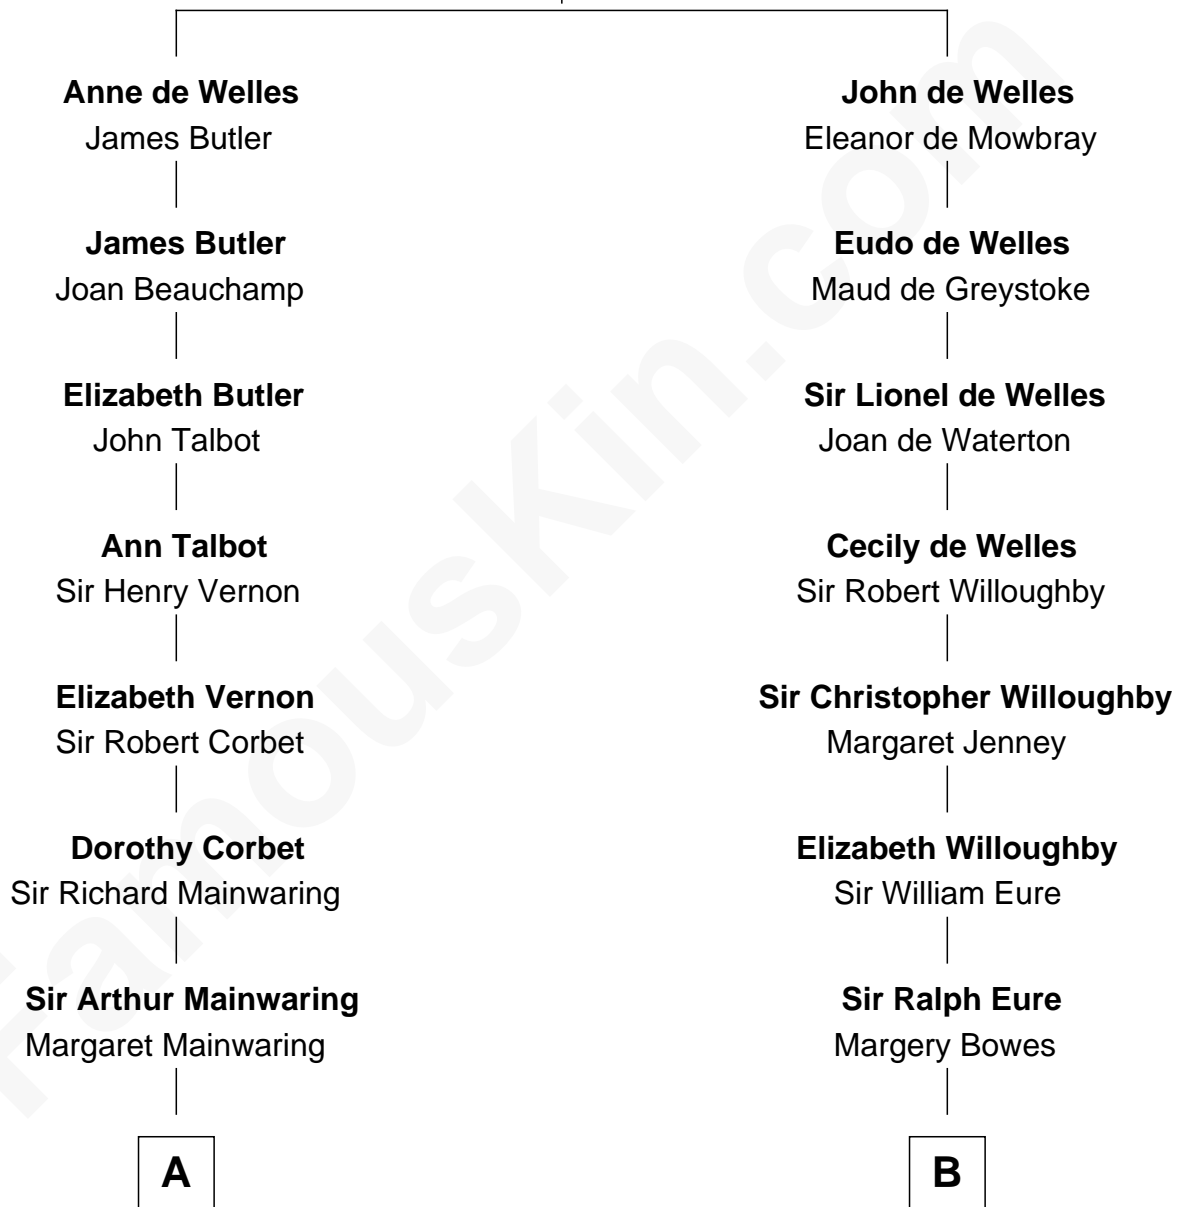

FamousKin.com Relationship Chart of

Lizzie Borden

Accused Murderess

18th cousin 2 times removed of

Bob Taft

67th Governor of Ohio

John de Welles

Maud de Roos

C

Sarah Anthony Morse
Andrew Jackson Borden

Lizzie Borden
Accused Murderess

D

William Howard Taft
Helen Louise Herron

Robert Alphonso Taft
Martha Wheaton Bowers

Robert Alphonso Taft
Blanca Duncan Noël

Bob Taft
67th Governor of Ohio