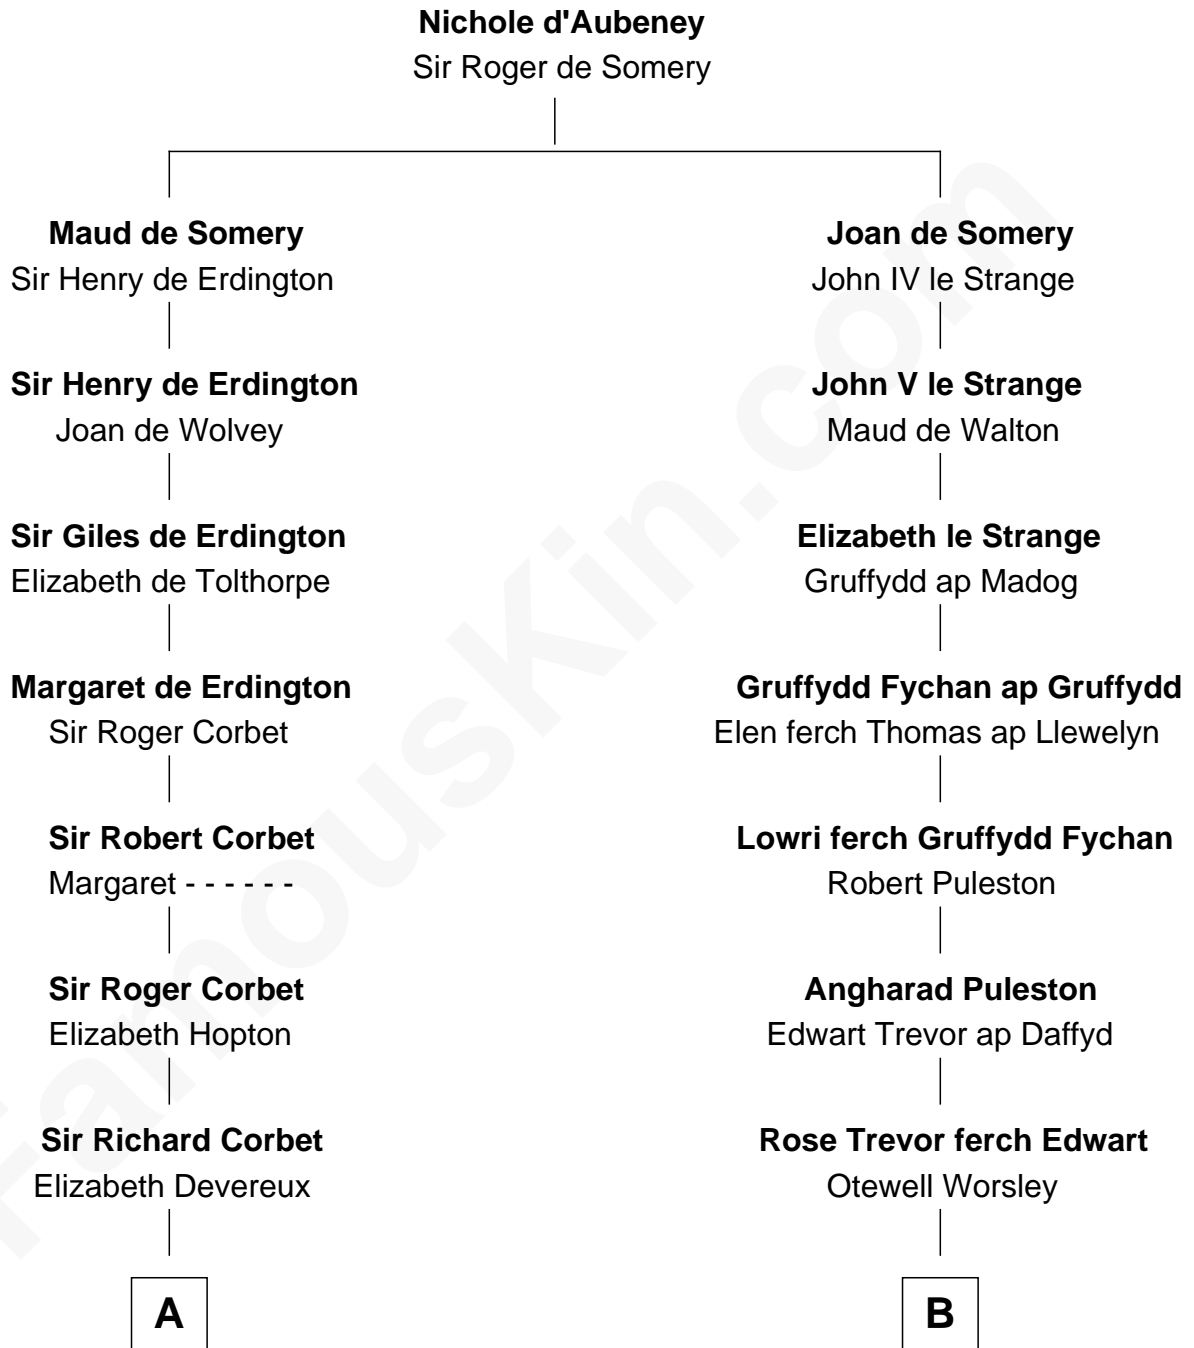

FamousKin.com Relationship Chart of

Lizzie Borden

Accused Murderess

17th cousin 4 times removed of

Jane (Appleton) Pierce

First Lady of President Franklin Pierce

FamousKin.com